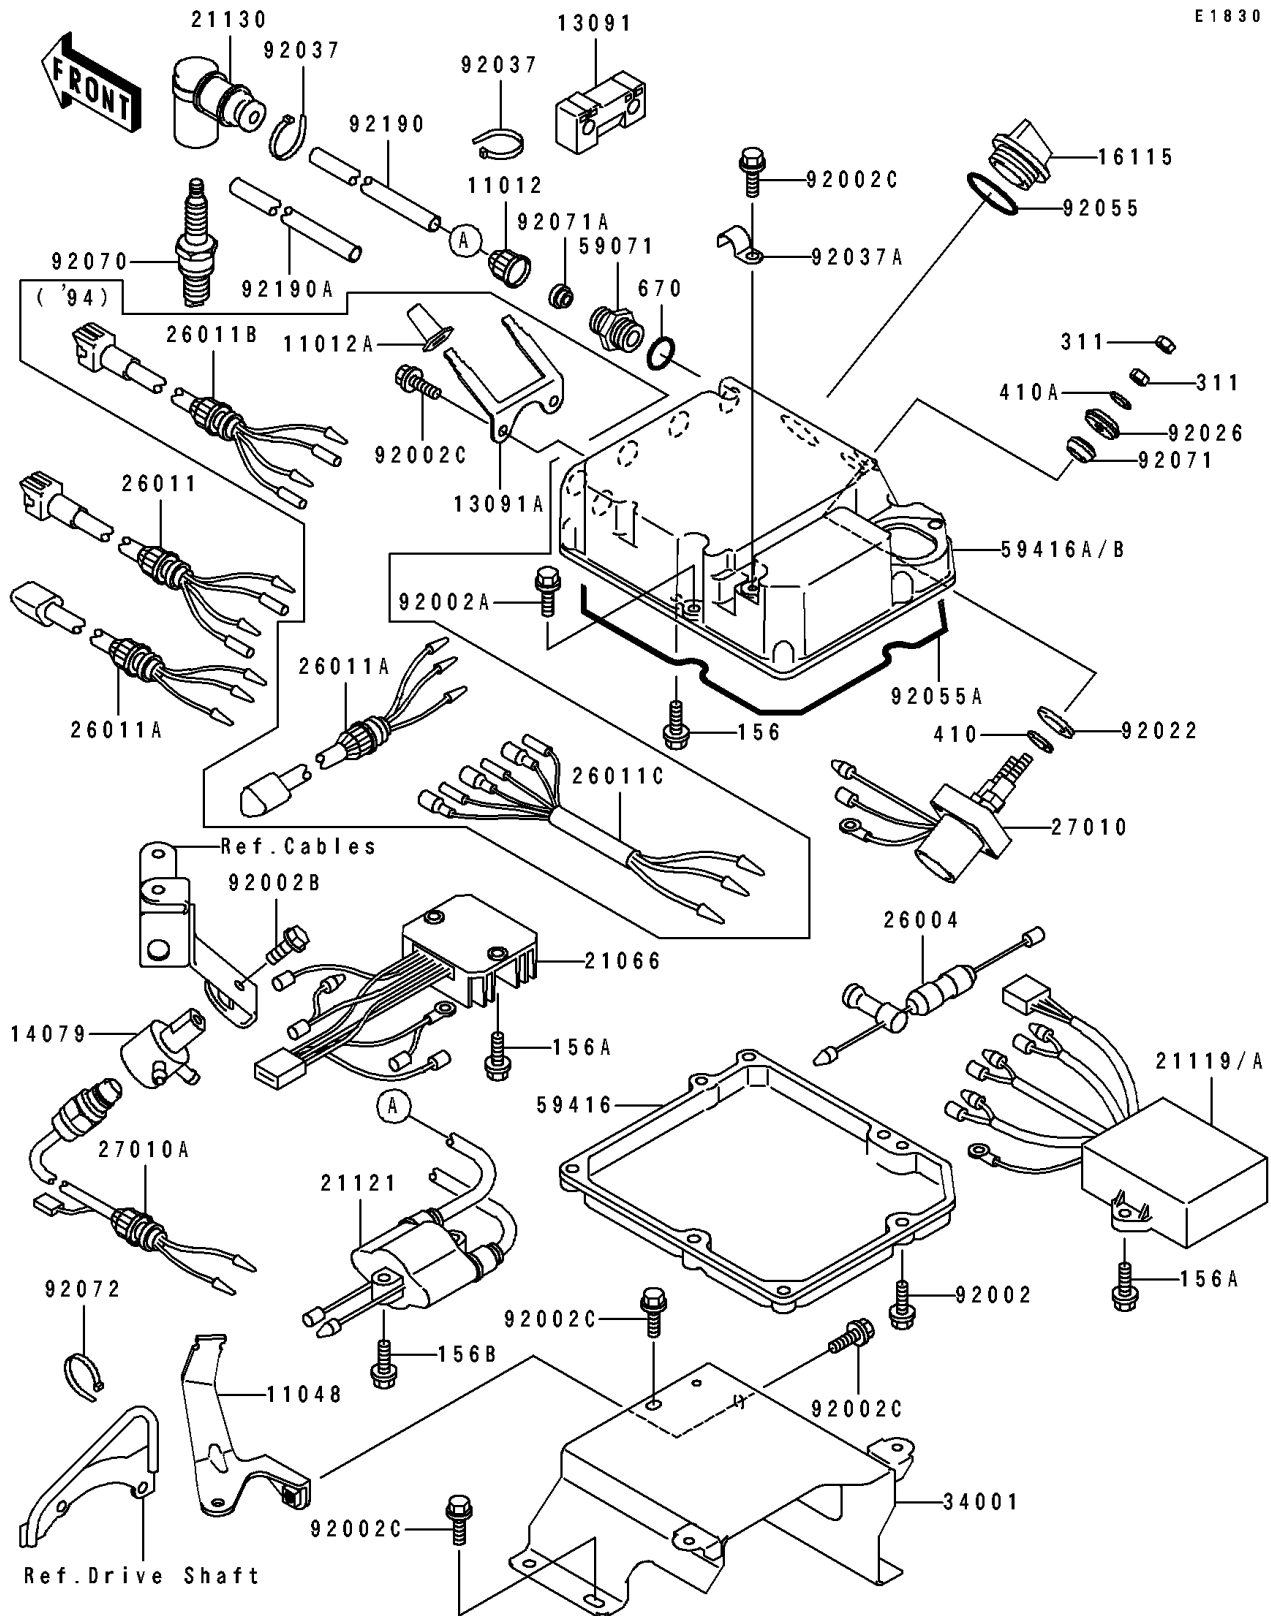

1993 Super Sport XI PARTS DIAGRAM

Ignition System(JH750-B1/B2)

E1830

1993 Super Sport XI PARTS LIST

Ignition System(JH750-B1/B2)

| ITEM NAME | PART NUMBER | QUANTITY |
|-----------------------------------------|-------------|----------|
| CAP (Ref # 11012) | 11012-3005 | 2 |
| BRACKET,HIGH TENSION CORD (Ref # 11048) | 11048-3736 | 1 |
| HOLDER,HIGH TENSION CORD (Ref # 13091) | 13091-3771 | 1 |
| HOLDER-ASSY (Ref # 14079) | 14079-3705 | 1 |
| CAP-OIL FILLER (Ref # 16115) | 16115-1009 | 1 |
| REGULATOR-VOLTAGE (Ref # 21066) | 21066-3711 | 1 |
| IGNITER (Ref # 21119) | 21119-3734 | 1 |
| COIL-IGNITION (Ref # 21121) | 21121-3704 | 1 |
| CAP-SPARK PLUG (Ref # 21130) | 21130-3706 | 2 |
| FUSE-ASSY (Ref # 26004) | 26004-3712 | 1 |
| WIRE-LEAD (Ref # 26011) | 26011-3799 | 1 |
| WIRE-LEAD (Ref # 26011A) | 26011-3800 | 1 |
| SWITCH,STARTER RELAY (Ref # 27010) | 27010-3724 | 1 |
| SWITCH (Ref # 27010A) | 27010-3733 | 1 |
| STAND,ELECTRIC CASE (Ref # 34001) | 34001-3705 | 1 |
| JOINT (Ref # 59071) | 59071-3001 | 5 |
| CASE-ELECTRIC,LWR (Ref # 59416) | 59416-3728 | 1 |
| CASE-ELECTRIC,UPP (Ref # 59416A) | 59416-3729 | 1 |
| BOLT,6X25 (Ref # 92002) | 92002-3714 | 5 |
| BOLT,6X35 (Ref # 92002A) | 92002-3715 | 3 |
| BOLT,6X16 (Ref # 92002B) | 92002-3728 | 1 |
| BOLT,6X12 (Ref # 92002C) | 92002-3763 | 5 |
| WASHER (Ref # 92022) | 92022-3035 | 2 |
| SPACER (Ref # 92026) | 92026-3703 | 2 |
| CLAMP (Ref # 92037) | 92037-1173 | 4 |
| CLAMP (Ref # 92037A) | 92037-3730 | 1 |
| RING-O,31.5X2.6 (Ref # 92055) | 92055-049 | 1 |
| RING-O,ELECTRIC CASE (Ref # 92055A) | 92055-3733 | 1 |
| PLUG-SPARK,BR8ES(NGK) (Ref # 92070) | 92070-2078 | 2 |