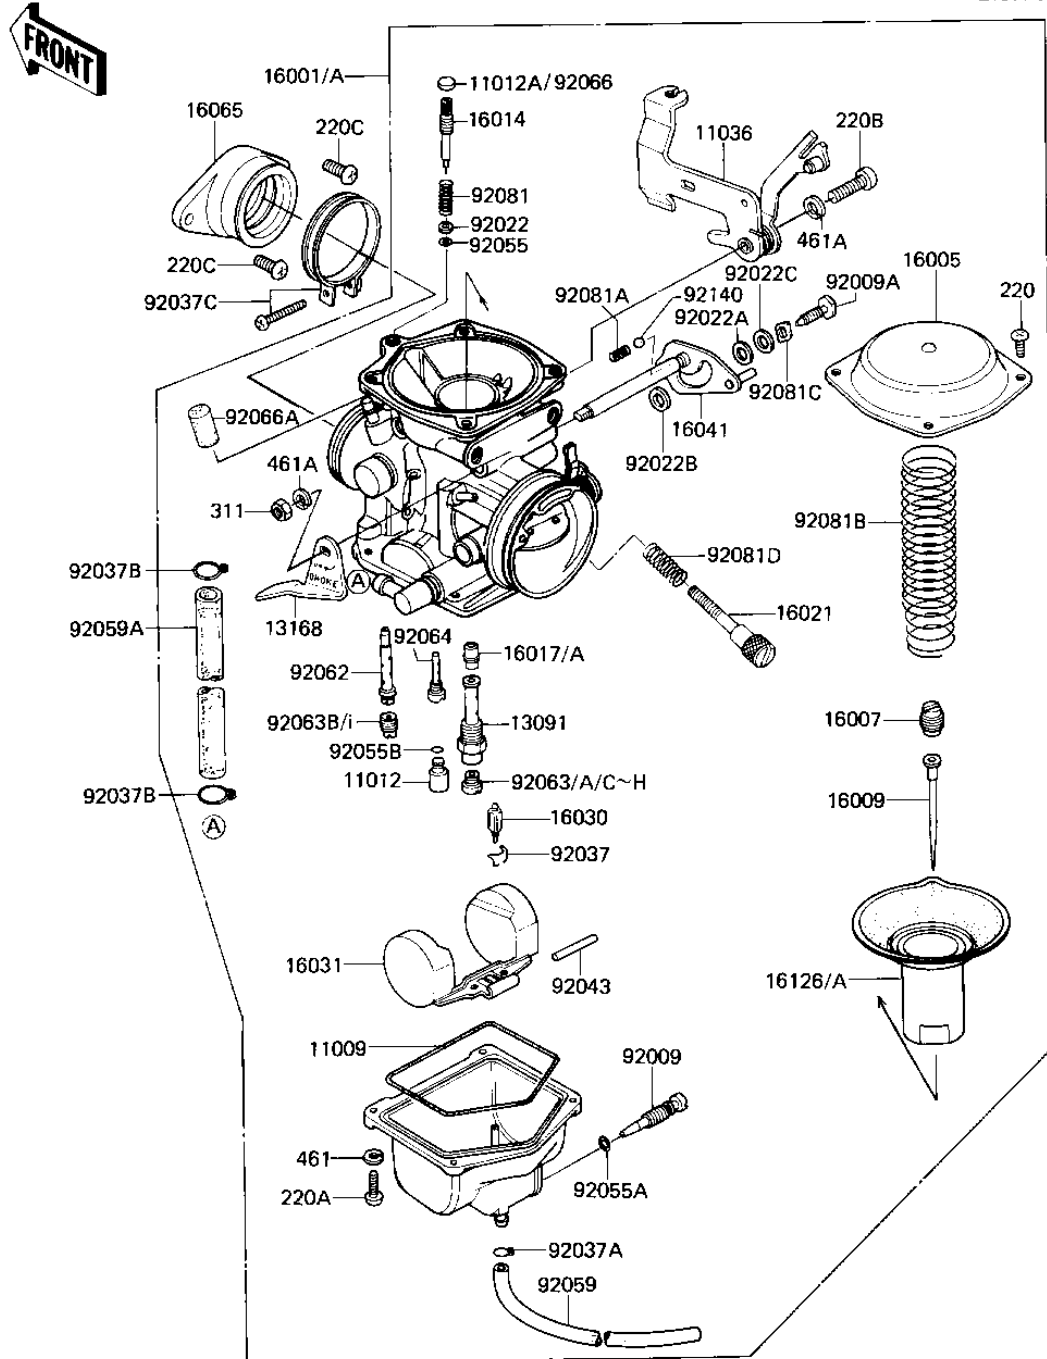

1983 LTD Belt PARTS DIAGRAM

CARBURETOR

E1611-0093

1983 LTD Belt PARTS LIST

CARBURETOR

ITEM NAME	PART NUMBER	QUANTITY
"O" RING,FLOAT BALL (Ref # 11009)	16019-024	1
CAP,POLYESTER (Ref # 11012)	11012-1128	1
CAP,PILOT AIR SCREW (Canada) (Ref # 11012A)	11012-1289	1
BRACKET-A,THROTTLE CA (Ref # 11036)	11036-1933	1
HOLDER,NEEDLE JET (Ref # 13091)	13091-1050	1
LEVER,CHOKE (Ref # 13168)	13168-1065	1
CARBURETOR (Ref # 16001)	16001-1592	1
CARBURETOR (Canada) (Ref # 16001A)	16001-1593	1
TOP,MIXING CHAMBER (Ref # 16005)	16005-1012	1
SCREW,NEEDLE SET (Ref # 16007)	16007-1022	1
NEEDLE-JET,N02B (Ref # 16009)	16009-1137	1
SCREW,PILOT ADJUST (Ref # 16014)	16014-1011	1
NEEDLE JET (Ref # 16017)	16017-1059	1
UNAVAILABLE IN PRICE BOOK (Ref # 16017A)	16017-1061	1
SCREW,THROTTLE STOP (Ref # 16021)	16021-1031	1
FLOAT VALVE (Ref # 16030)	16030-1007	1
FLOAT (Ref # 16031)	16031-1001	1
SHAFT-CARBURETOR,CHOK (Ref # 16041)	16041-1030	1
HOLDER-CARBURETOR (Ref # 16065)	16065-1063	1
VALVE (Ref # 16126)	16126-1057	1
VALVE (Ref # 16126A)	16126-1057	1
SCREW,DRAIN (Ref # 92009)	92009-1095	1
SCREW,LINK SHAFT (Ref # 92009A)	92009-1183	1
WASHER,PLAIN (Ref # 92022)	92022-1003	1
WASHER,6.1X11X0.8,POL (Ref # 92022A)	92022-1199	1
WASHER,6.4X9.4X0.8,PL (Ref # 92022B)	92022-1200	1
WASHER,6.5X11X1.2,STL (Ref # 92022C)	92022-1207	1
CLIP,FLOAT VALVE (Ref # 92037)	16044-007	1
CLAMP,TUBE,OVERFLOW (Ref # 92037A)	92037-1142	1

1983 LTD Belt PARTS LIST

CARBURETOR

ITEM NAME	PART NUMBER	QUANTITY
SCREW-PAN-CRROSS,4X12 (Ref # 220A)	220B0412	4
SCREW PAN HEAD 5X20 (Ref # 220B)	220B0520	1
SCREW PAN HEAD 6X14 (Ref # 220C)	220B0614	2
NUT,5MM (Ref # 311)	311B0500	1
WASHER SPRING 4MM (Ref # 461)	461F0400	4
WASHER SPRING 5MM (Ref # 461A)	461F0500	2