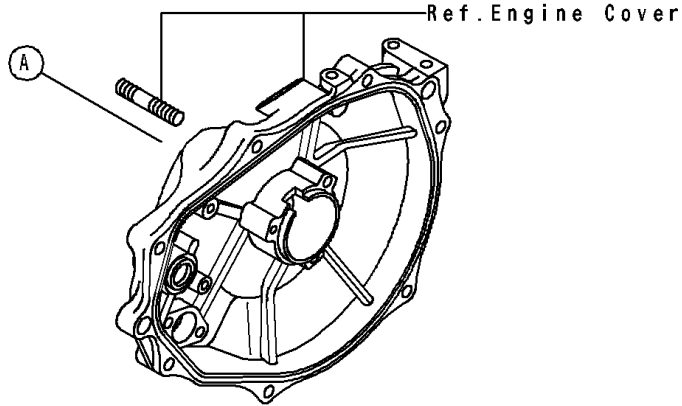

1993 Super Sport XI PARTS DIAGRAM

Oil Pump

E1710

1993 Super Sport XI PARTS LIST

Oil Pump

ITEM NAME	PART NUMBER	QUANTITY
PUMP-ASSY-OIL (Ref # 16082)	16082-3713	1
NUT,CAP,6MM (Ref # 92015)	92015-1385	2
CLAMP (Ref # 92037)	92037-3722	4
RING-O,19.5X1.5 (Ref # 92055)	92055-055	1
CLAMP,HOSE (Ref # 92170)	92170-3732	2
TUBE,3X6X470 (Ref # 92190)	92190-3909	2