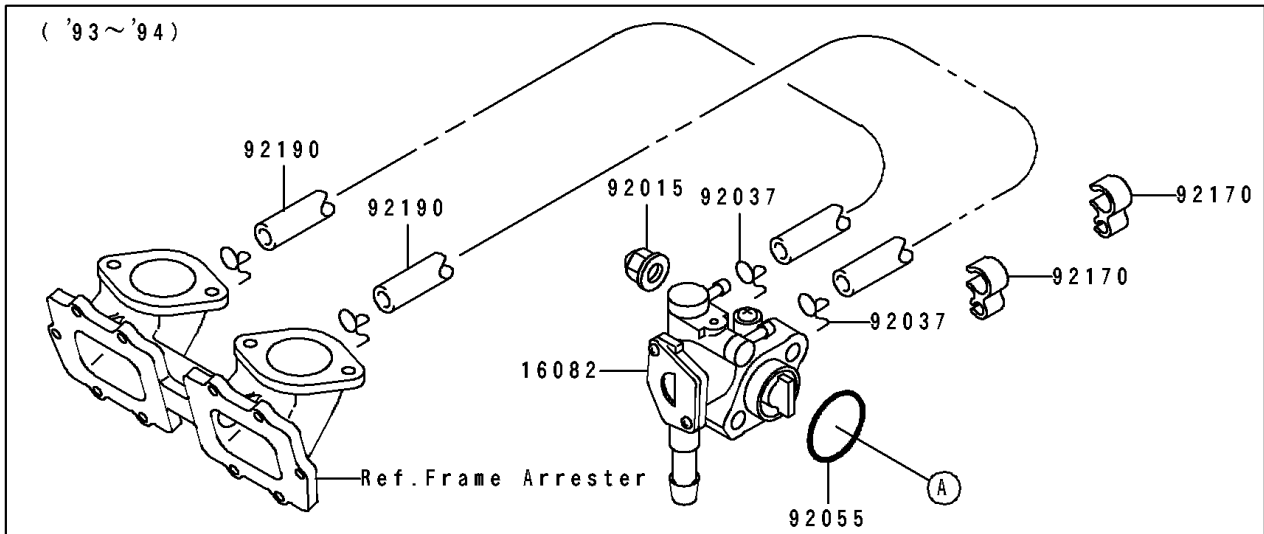

1993 Super Sport XI PARTS DIAGRAM

Oil Pump

E1710

1993 Super Sport XI PARTS LIST

Oil Pump

ITEM NAME	PART NUMBER	QUANTITY
PUMP-ASSY-OIL (Ref # 16082)	16082-3713	1
NUT,CAP,6MM (Ref # 92015)	92015-1385	2
CLAMP (Ref # 92037)	92037-3722	4
RING-O,19.5X1.5 (Ref # 92055)	92055-055	1
CLAMP,HOSE (Ref # 92170)	92170-3732	2
TUBE,3X6X470 (Ref # 92190)	92190-3909	2