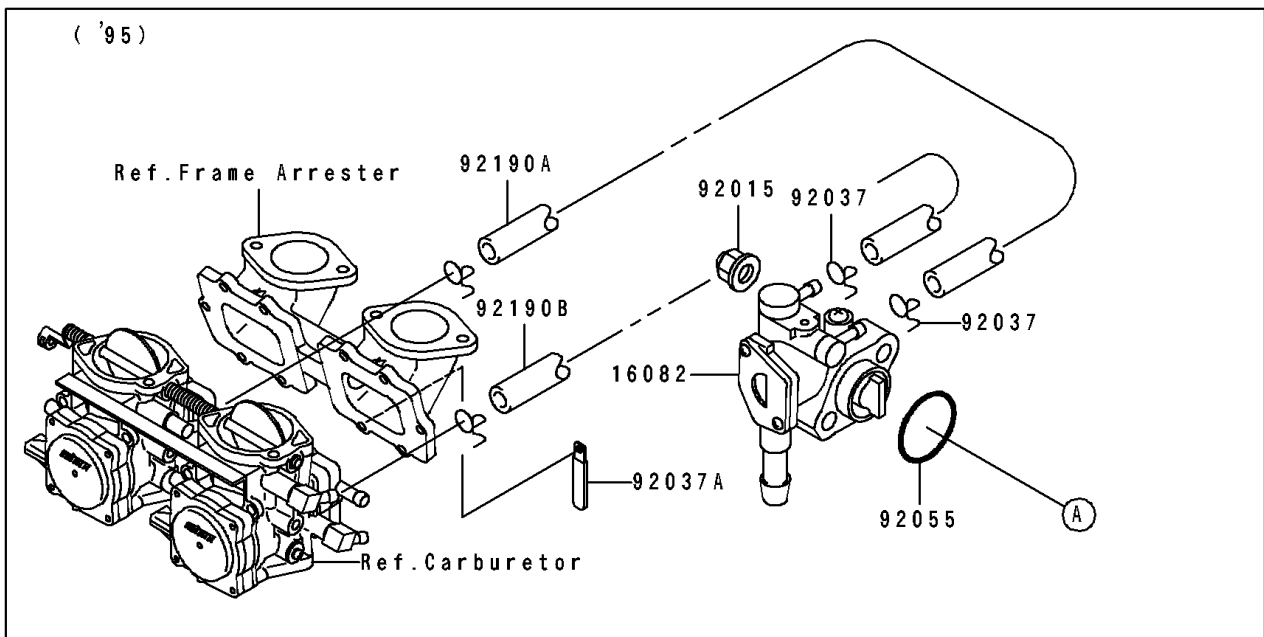

1993 Super Sport XI PARTS DIAGRAM

Oil Pump

E1710

1993 Super Sport XI PARTS LIST

Oil Pump

ITEM NAME	PART NUMBER	QUANTITY
PUMP-ASSY-OIL (Ref # 16082)	16082-3713	1
NUT,CAP,6MM (Ref # 92015)	92015-1385	2
CLAMP (Ref # 92037)	92037-3722	4
RING-O,19.5X1.5 (Ref # 92055)	92055-055	1
CLAMP,HOSE (Ref # 92170)	92170-3732	2
TUBE,3X6X470 (Ref # 92190)	92190-3909	2