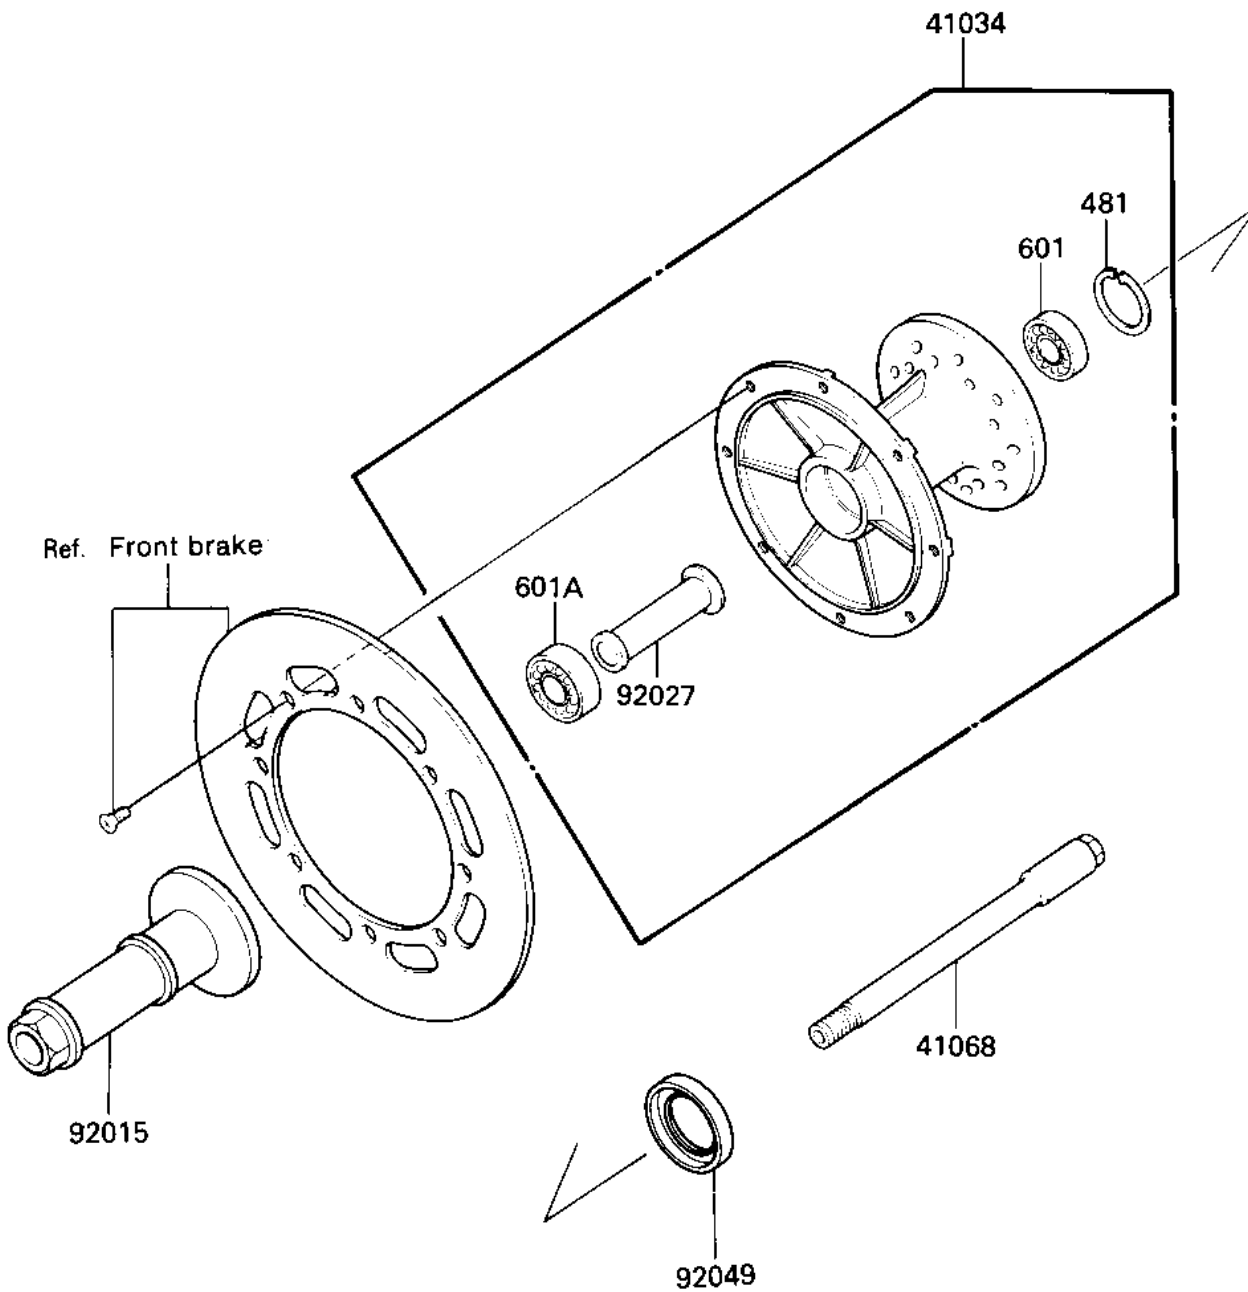

# 1984 KX250 PARTS DIAGRAM

FRONT HUB ('84 KX250-C2)

F2230-0105

# 1984 KX250 PARTS LIST

FRONT HUB ('84 KX250-C2)

ITEM NAME	PART NUMBER	QUANTITY
DRUM-ASSY,FRONT BRAKE (Ref # 41034)	41034-1101	1
AXLE,FRONT (Ref # 41068)	41068-1170	1
NUT,FRONT AXLE (Ref # 92015)	92015-1353	1
COLLAR,FRONT BRAKE DR (Ref # 92027)	92027-1747	1
SEAL-OIL,MH20354.5 (Ref # 92049)	92049-1176	1
CIRCLIP,35MM (Ref # 481)	481J3500	1
BEARING,BALL,#6202UC3 (Ref # 601)	601B6202U	1
BEARING BALL (Ref # 601A)	601B6203U	1