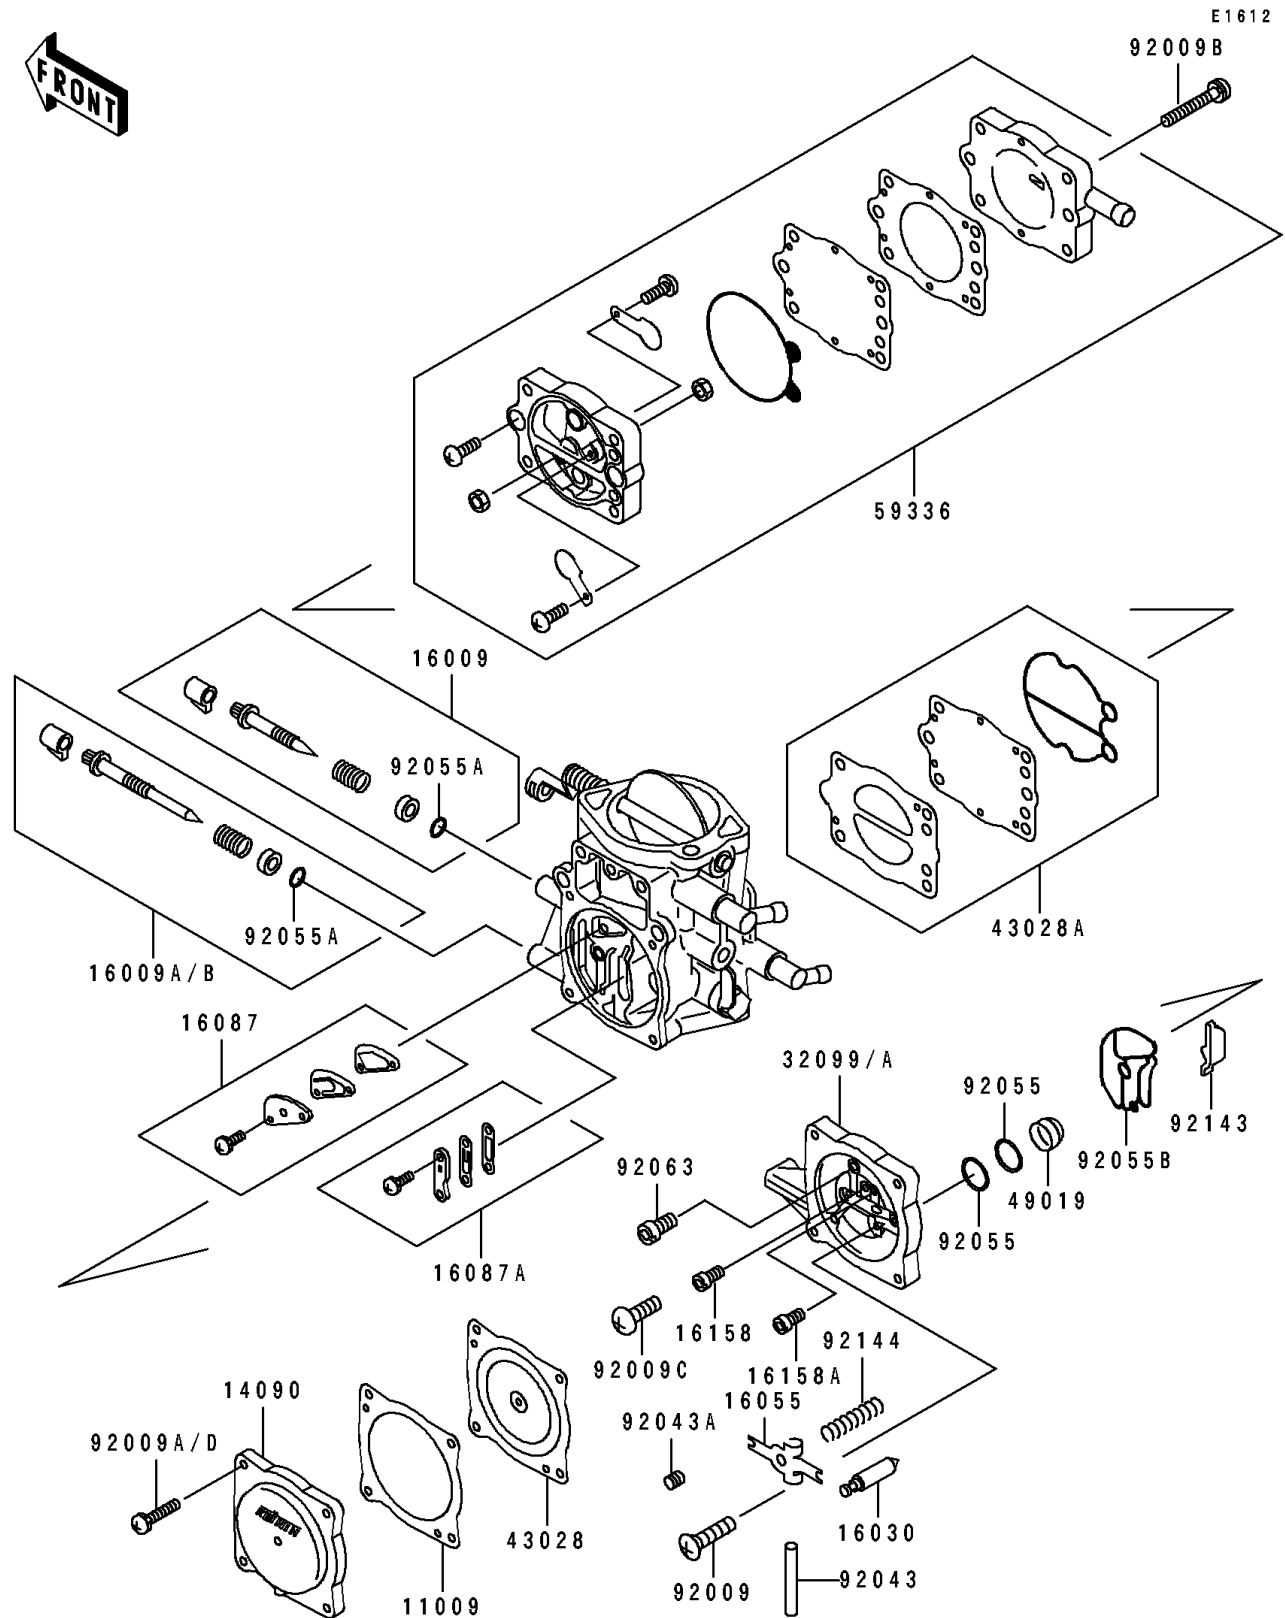

# 1995 Super Sport XI PARTS DIAGRAM

Carburetor Parts

# 1995 Super Sport XI PARTS LIST

## Carburetor Parts

ITEM NAME	PART NUMBER	QUANTITY
GASKET,DIAPHRAGM (Ref # 11009)	11009-3730	2
COVER,DIAPHRAGM (Ref # 14090)	14090-3702	2
NEEDLE-JET,MAIN (Ref # 16009)	16009-3711	2
NEEDLE-JET,SLOW (Ref # 16009B)	16009-3715	2
VALVE-FLOAT (Ref # 16030)	16030-3701	2
ARM-FLOAT (Ref # 16055)	16055-3701	2
VALVE-CHECK (Ref # 16087)	16087-3703	2
VALVE-CHECK (Ref # 16087A)	16087-3704	2
JET-SLOW,#72 (Ref # 16158)	16158-3710	2
JET-SLOW,#45 (Ref # 16158A)	16158-3711	2
CASE,CARBURETOR (Ref # 32099A)	32099-3791	2
DIAPHRAGM,CARBURETOR (Ref # 43028)	43028-3704	2
DIAPHRAGM,PUMP (Ref # 43028A)	43028-3706	1
FILTER-FUEL,STRAINER (Ref # 49019)	49019-3707	2
CASE-PUMP (Ref # 59336)	59336-3710	1
SCREW,3X6 (Ref # 92009)	92009-3712	2
SCREW,5X28 (Ref # 92009B)	92009-3783	4
SCREW (Ref # 92009C)	92009-3804	2
SCREW,4X18 (Ref # 92009D)	92009-3808	8
PIN,FLOAT (Ref # 92043)	92043-1209	2
PIN,THROTTLE STOP SCREW (Ref # 92043A)	92043-3712	2
RING-O (Ref # 92055)	92055-1246	4
RING-O,ADJUST SCREW (Ref # 92055A)	92055-3713	4
RING-O (Ref # 92055B)	92055-3735	2
JET-MAIN,#135 (Ref # 92063)	92063-3706	2
COLLAR (Ref # 92143)	92143-3727	2
SPRING,FLOAT ARM (Ref # 92144)	92144-3744	2