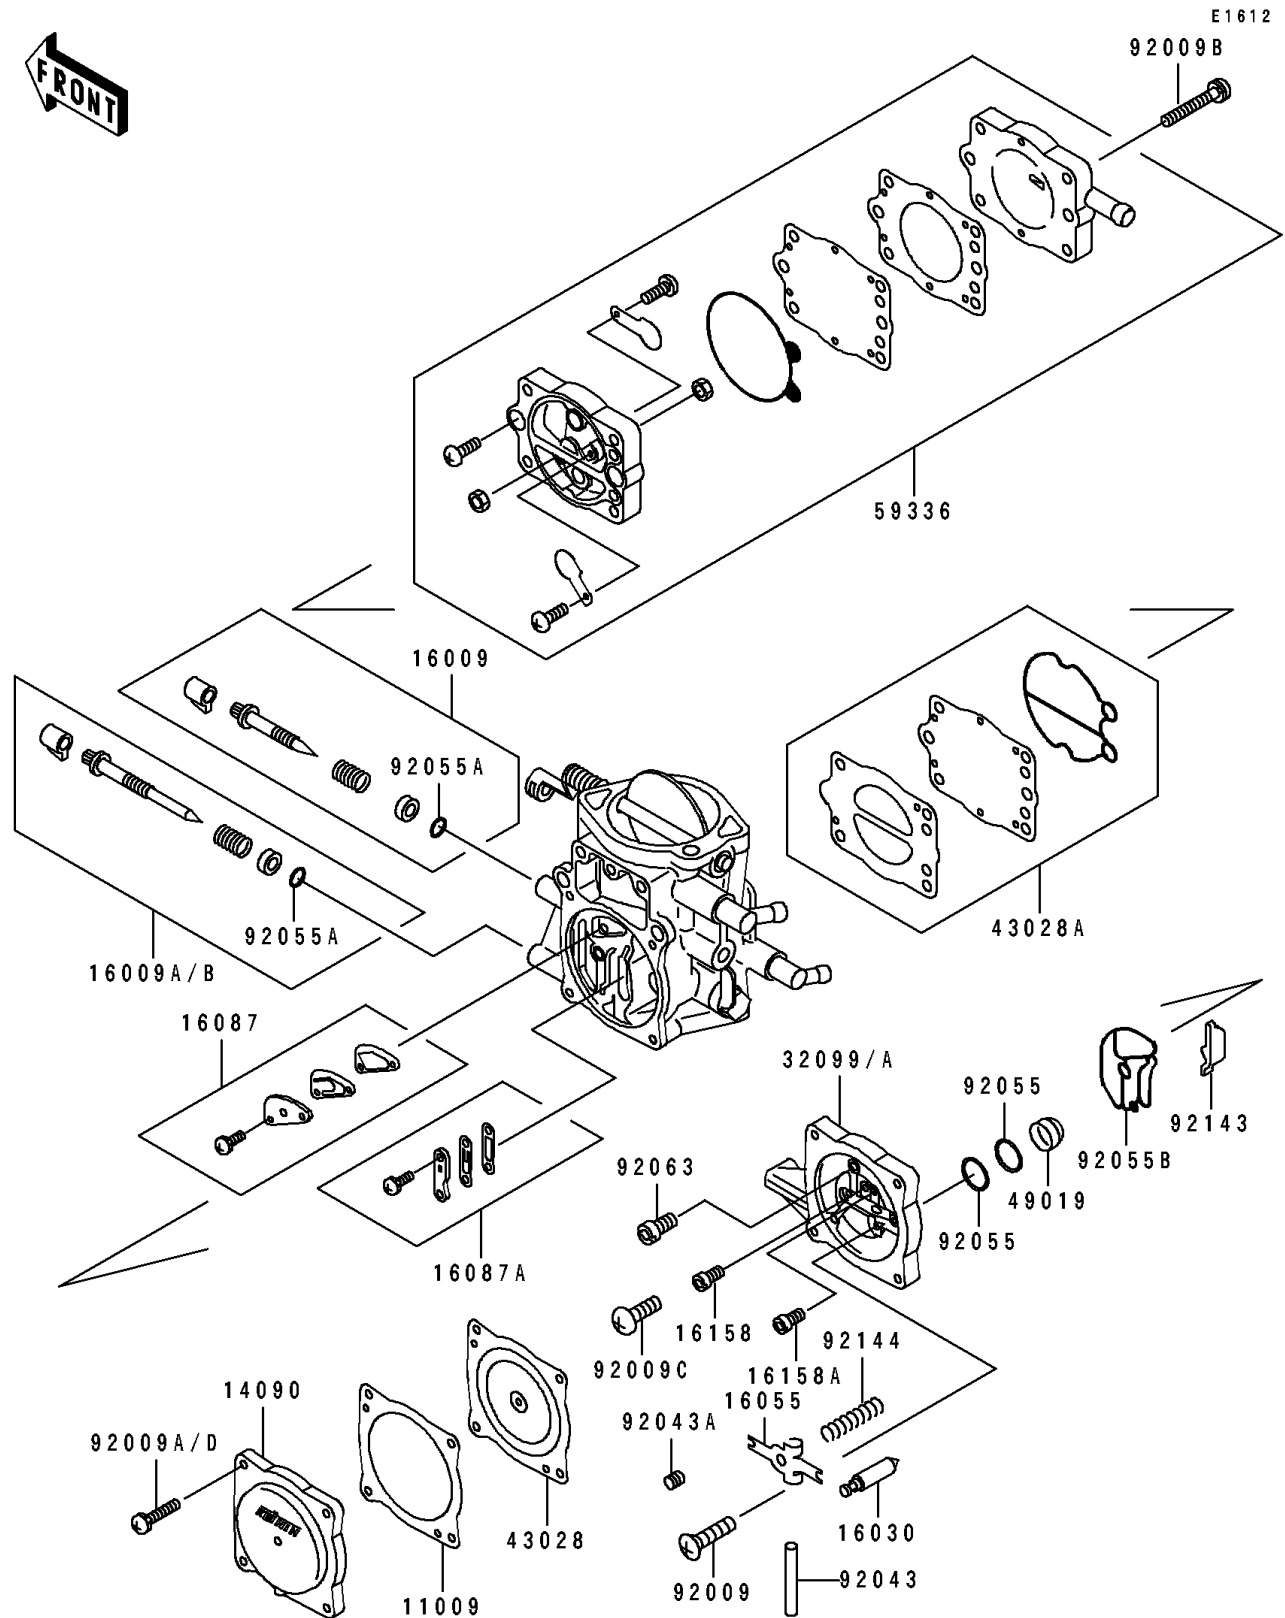

1995 Super Sport XI PARTS DIAGRAM

Carburetor Parts

1995 Super Sport XI PARTS LIST

Carburetor Parts

ITEM NAME	PART NUMBER	QUANTITY
GASKET,DIAPHRAGM (Ref # 11009)	11009-3730	2
COVER,DIAPHRAGM (Ref # 14090)	14090-3702	2
NEEDLE-JET,MAIN (Ref # 16009)	16009-3711	2
NEEDLE-JET,SLOW (Ref # 16009B)	16009-3715	2
VALVE-FLOAT (Ref # 16030)	16030-3701	2
ARM-FLOAT (Ref # 16055)	16055-3701	2
VALVE-CHECK (Ref # 16087)	16087-3703	2
VALVE-CHECK (Ref # 16087A)	16087-3704	2
JET-SLOW,#72 (Ref # 16158)	16158-3710	2
JET-SLOW,#45 (Ref # 16158A)	16158-3711	2
CASE,CARBURETOR (Ref # 32099A)	32099-3791	2
DIAPHRAGM,CARBURETOR (Ref # 43028)	43028-3704	2
DIAPHRAGM,PUMP (Ref # 43028A)	43028-3706	1
FILTER-FUEL,STRAINER (Ref # 49019)	49019-3707	2
CASE-PUMP (Ref # 59336)	59336-3710	1
SCREW,3X6 (Ref # 92009)	92009-3712	2
SCREW,5X28 (Ref # 92009B)	92009-3783	4
SCREW (Ref # 92009C)	92009-3804	2
SCREW,4X18 (Ref # 92009D)	92009-3808	8
PIN,FLOAT (Ref # 92043)	92043-1209	2
PIN,THROTTLE STOP SCREW (Ref # 92043A)	92043-3712	2
RING-O (Ref # 92055)	92055-1246	4
RING-O,ADJUST SCREW (Ref # 92055A)	92055-3713	4
RING-O (Ref # 92055B)	92055-3735	2
JET-MAIN,#135 (Ref # 92063)	92063-3706	2
COLLAR (Ref # 92143)	92143-3727	2
SPRING,FLOAT ARM (Ref # 92144)	92144-3744	2