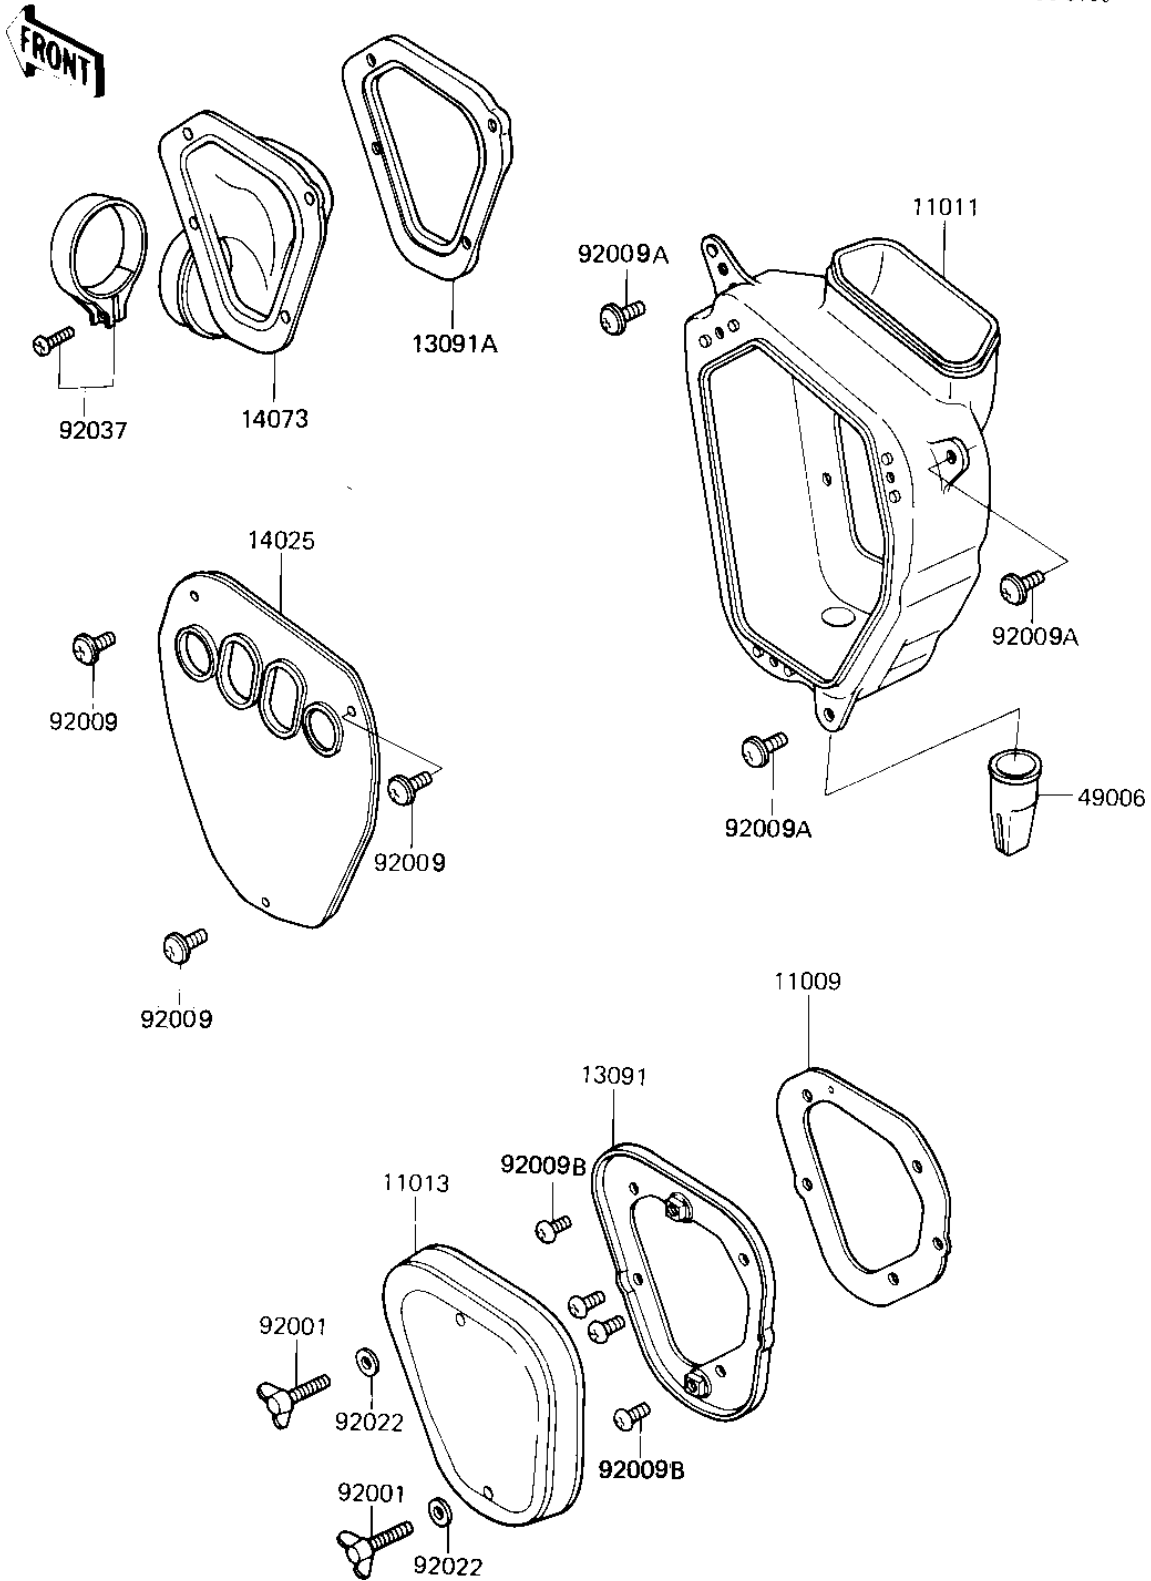

# 1984 KX250 PARTS DIAGRAM

AIR CLEANER (84 KX250-C2)

E1130-0106

# 1984 KX250 PARTS LIST

AIR CLEANER ('84 KX250-C2)

ITEM NAME	PART NUMBER	QUANTITY
GASKET,AIR FILTER CAS (Ref # 11009)	11009-1317	1
CASE-AIR FILTER (Ref # 11011)	11011-1115	1
ELEMENT-AIR FILTER (Ref # 11013)	11013-1063	1
HOLDER,AIR FILTER (Ref # 13091)	13091-1156	1
HOLDER,DUCT (Ref # 13091A)	13091-1167	1
COVER,AIR FILTER CASE (Ref # 14025)	14025-1386	1
DUCT,AIR FILTER (Ref # 14073)	14073-1092	1
BOOT (Ref # 49006)	49006-1012	1
BOLT,WING,6X40 (Ref # 92001)	92001-1685	2
SCREW,6X18 (Ref # 92009)	92009-1111	3
SCREW,6X14 (Ref # 92009A)	92009-1287	3
SCREW,5X12 (Ref # 92009B)	92009-1296	4
WASHER 6.5X20X1.6T (Ref # 92022)	92022-125	2
CLAMP,AIR FILTER (Ref # 92037)	92037-1409	1