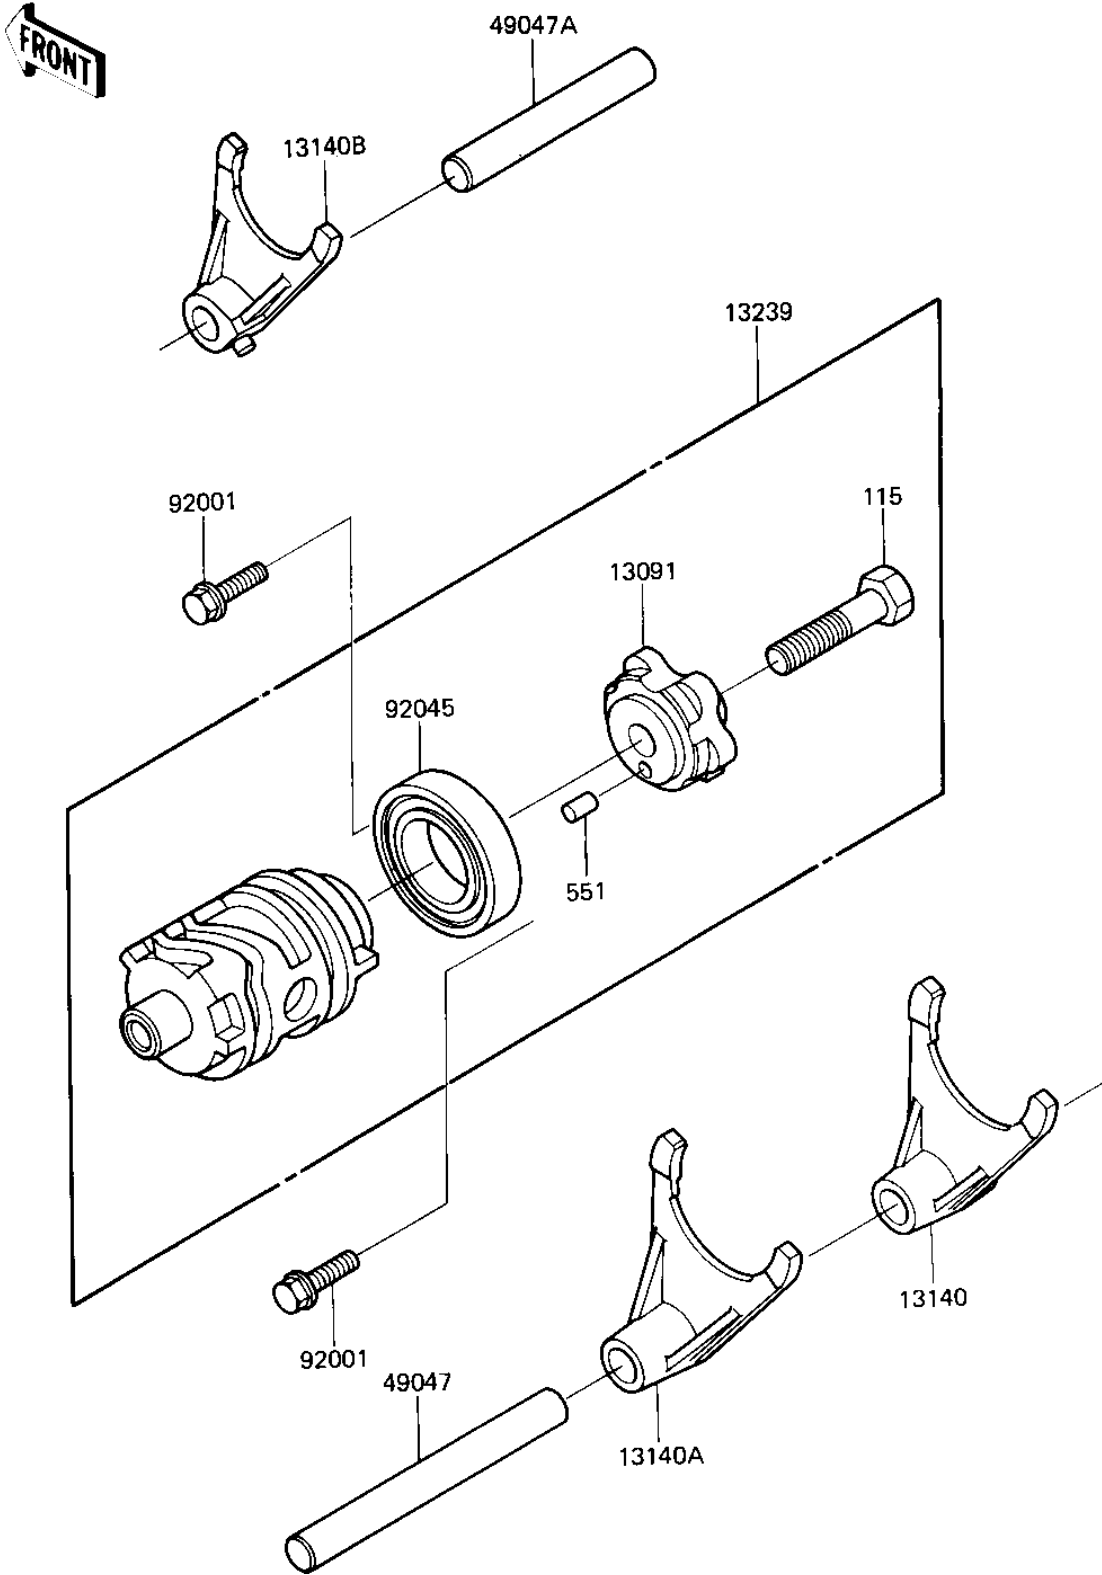

# 1984 KX250 PARTS DIAGRAM

GEAR CHANGE DRUM & FORKS ('84 KX250-C2)

E1362-0088

# 1984 KX250 PARTS LIST

## GEAR CHANGE DRUM & FORKS ('84 KX250-C2)

ITEM NAME	PART NUMBER	QUANTITY
HOLDER,CHANGE DRUM (Ref # 13091)	13091-1296	1
FORK-SHIFT,LOW (Ref # 13140)	13140-1071	1
FORK-SHIFT,2ND&3RD (Ref # 13140A)	13140-1072	1
FORK-SHIFT,4TH&TOP (Ref # 13140B)	13140-1073	1
DRUM-ASSY-CHANGE (Ref # 13239)	13239-1106	1
ROD,SHIFT,10X90 (Ref # 49047)	49047-1009	1
ROD,SHIFT,L=65M/M (Ref # 49047A)	49047-1011	1
BOLT,W/WASHER,6X14 (Ref # 92001)	92001-1829	2
BEARING-BALL,6905Z (Ref # 92045)	92045-1058	1
BOLT-SMALL-UPSET 8X25 (Ref # 115)	115G0825	1
PIN,DOWEL,4X8 (Ref # 551)	551A0408	1