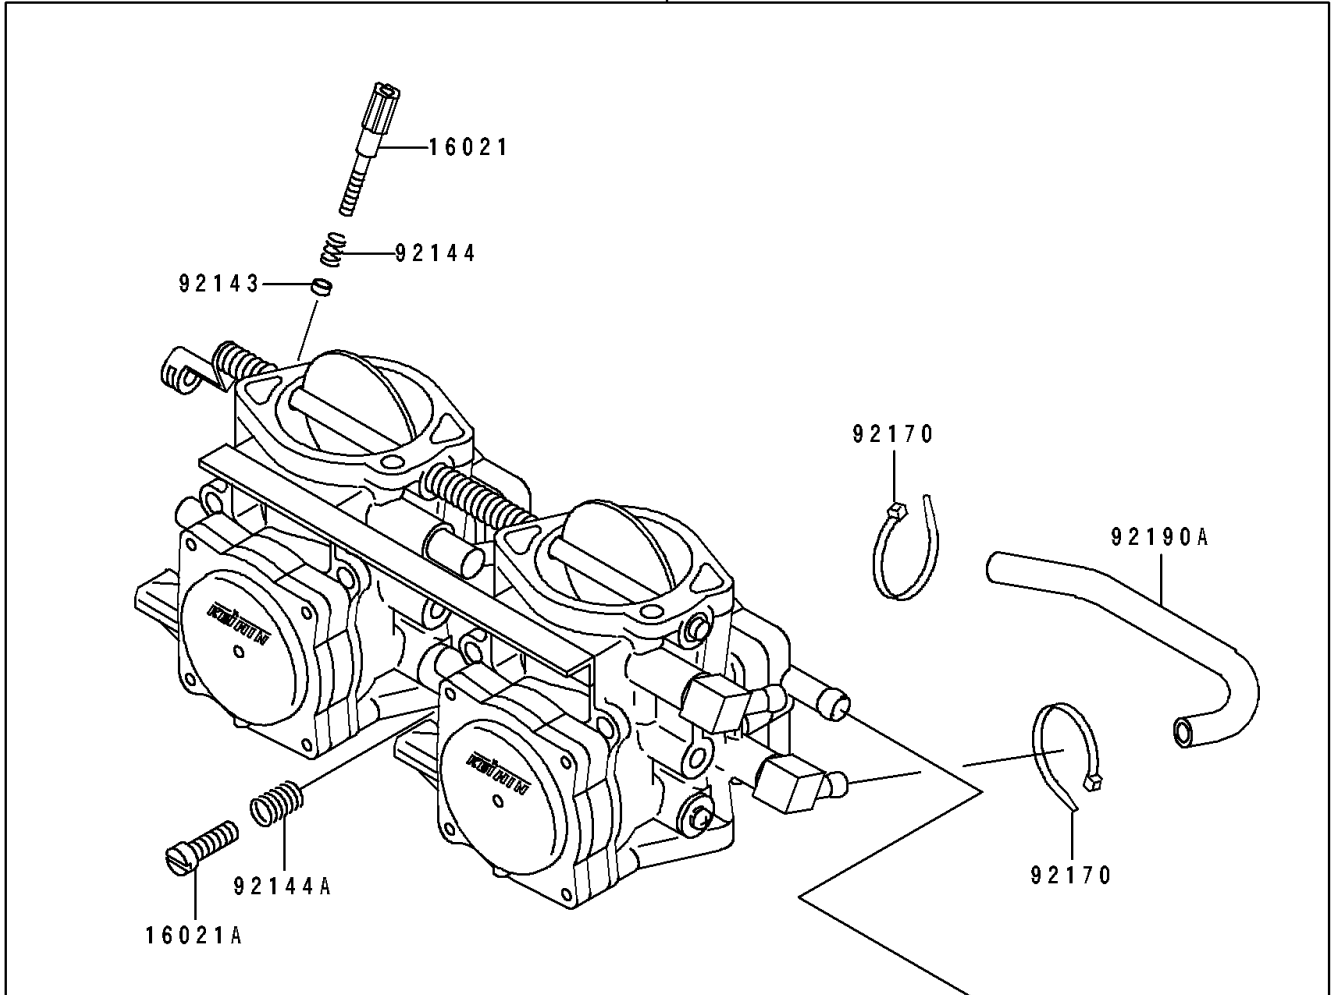

1995 Super Sport XI PARTS DIAGRAM

Carburetor

E1611

15001/15003

1995 Super Sport XI PARTS LIST

Carburetor

| ITEM NAME | PART NUMBER | QUANTITY |
|---|-------------|----------|
| CARBURETOR-ASSY (Ref # 15003) | 15003-3712 | 1 |
| SCREW-THROTTLE STOP (Ref # 16021) | 16021-3702 | 1 |
| SCREW-THROTTLE STOP (Ref # 16021A) | 16021-3704 | 1 |
| COLLAR,THROTTLE STOP SCREW (Ref # 92143) | 92143-3709 | 1 |
| SPRING,THROTTLE STOP SCREW (Ref # 92144) | 92144-3706 | 1 |
| SPRING,THROTTLE STOP SCREW (Ref # 92144A) | 92144-3745 | 1 |
| CLAMP,TUBE (Ref # 92170) | 92170-3740 | 2 |
| TUBE,5.3X10.5X180 (Ref # 92190A) | 92190-3910 | 1 |