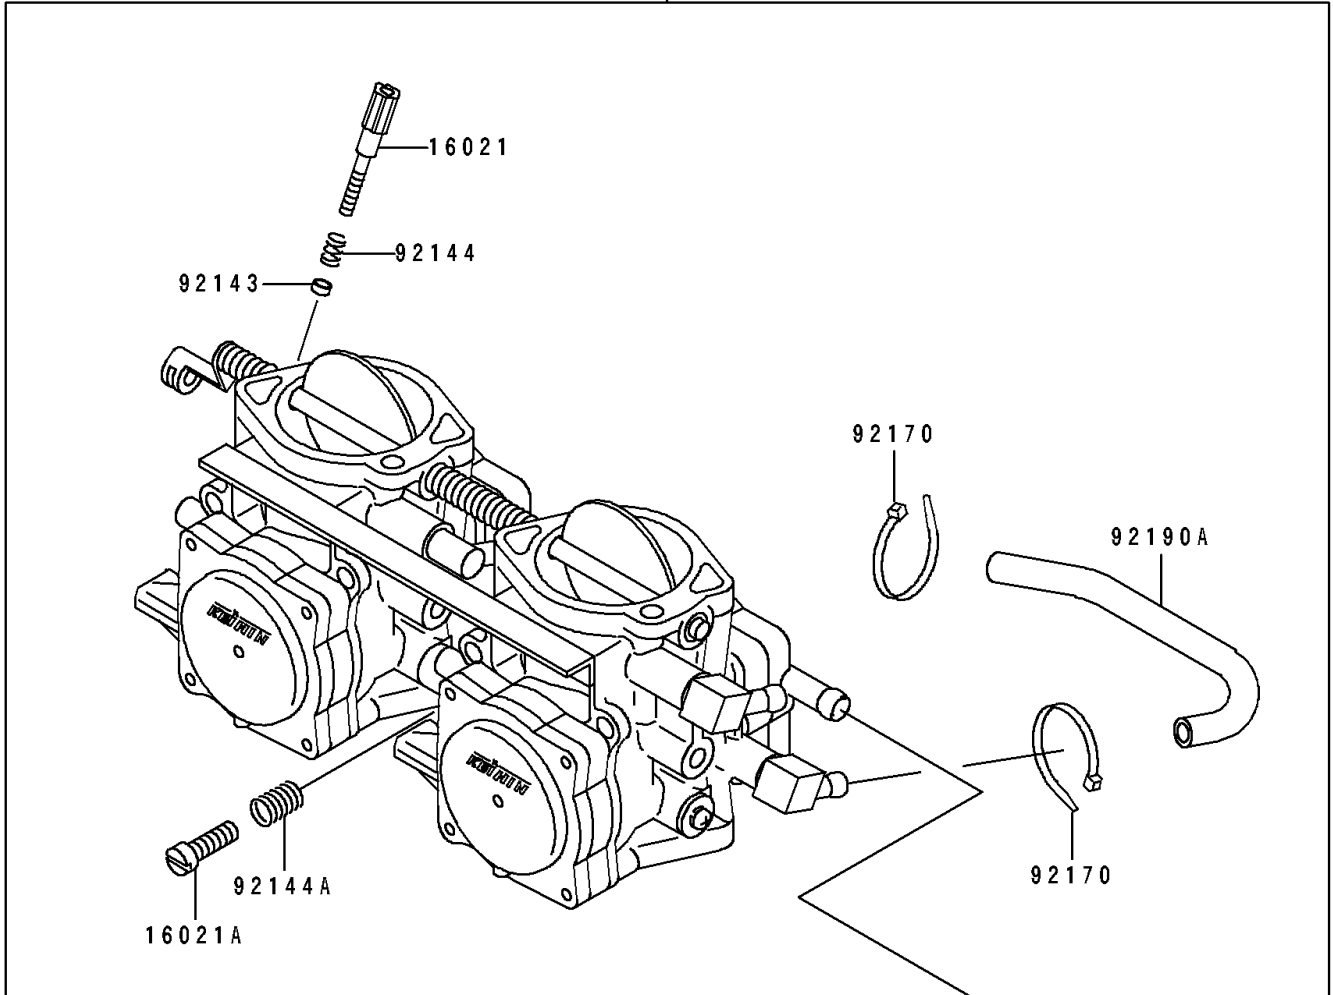

1993 Super Sport XI PARTS DIAGRAM

Carburetor

E1611

15001/15003

1993 Super Sport XI PARTS LIST

Carburetor

ITEM NAME	PART NUMBER	QUANTITY
CARBURETOR-ASSY (Ref # 15001)	15001-3768	1
SCREW-THROTTLE STOP (Ref # 16021)	16021-3702	1
SCREW-THROTTLE STOP (Ref # 16021A)	16021-3704	1
CLAMP (Ref # 92037)	92037-1173	2
COLLAR,THROTTLE STOP SCREW (Ref # 92143)	92143-3709	1
SPRING,THROTTLE STOP SCREW (Ref # 92144)	92144-3706	1
SPRING,THROTTLE STOP SCREW (Ref # 92144A)	92144-3745	1
CLAMP,TUBE (Ref # 92170)	92170-3740	2
TUBE,PULSE (Ref # 92190)	92190-3904	1
TUBE,5.3X10.5X180 (Ref # 92190A)	92190-3910	1