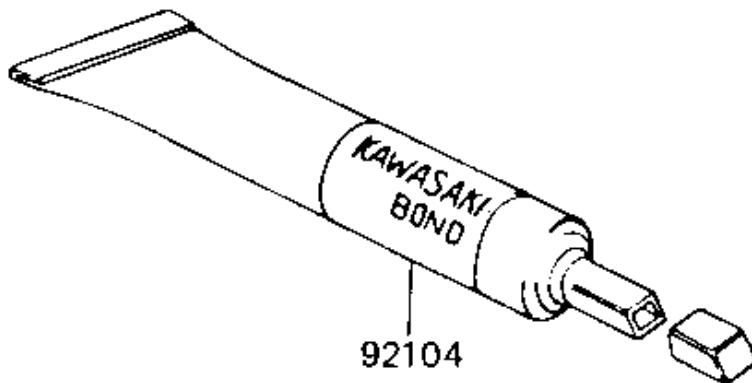

# 1983 KX250 PARTS DIAGRAM

OWNER TOOLS ('83 KX250-C1)

F2810-0034

## 1983 KX250 PARTS LIST

OWNER TOOLS ('83 KX250-C1)

ITEM NAME	PART NUMBER	QUANTITY
LIQUID GASKET (Ref # 92104)	92104-002	1
TOOL-WRENCH,BOX&SPOKE (Ref # 92110)	92110-1041	1