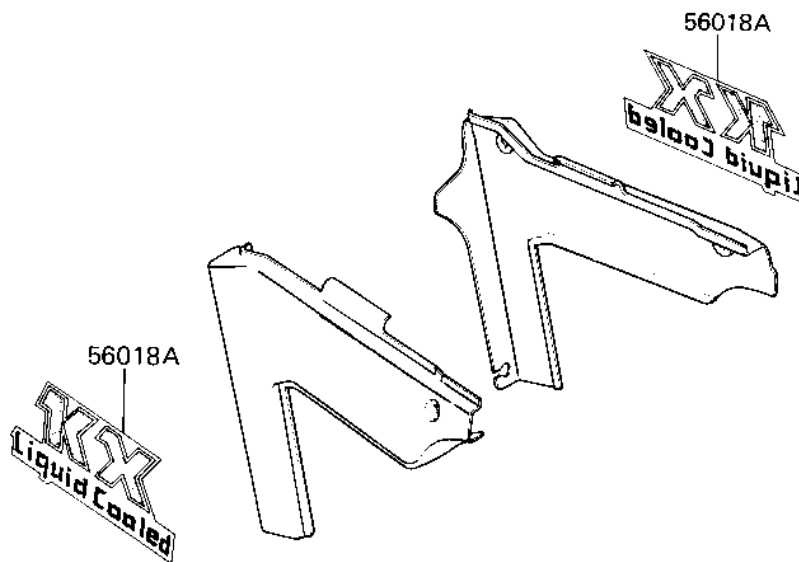

1983 KX250 PARTS DIAGRAM

LABELS ('83 KX250-C1)

F2860-0175

1983 KX250 PARTS LIST

LABELS ('83 KX250-C1)

ITEM NAME	PART NUMBER	QUANTITY
MARK,SWING ARM,UNI-TR (Ref # 56018)	56018-1364	2
MARK,SIDE COVER (Ref # 56018A)	56018-1365	2
PATTERN,FUEL TANK,LH (Ref # 56045)	56046-1378	1
PATTERN,FUEL TANK,RH (Ref # 56045A)	56046-1379	1