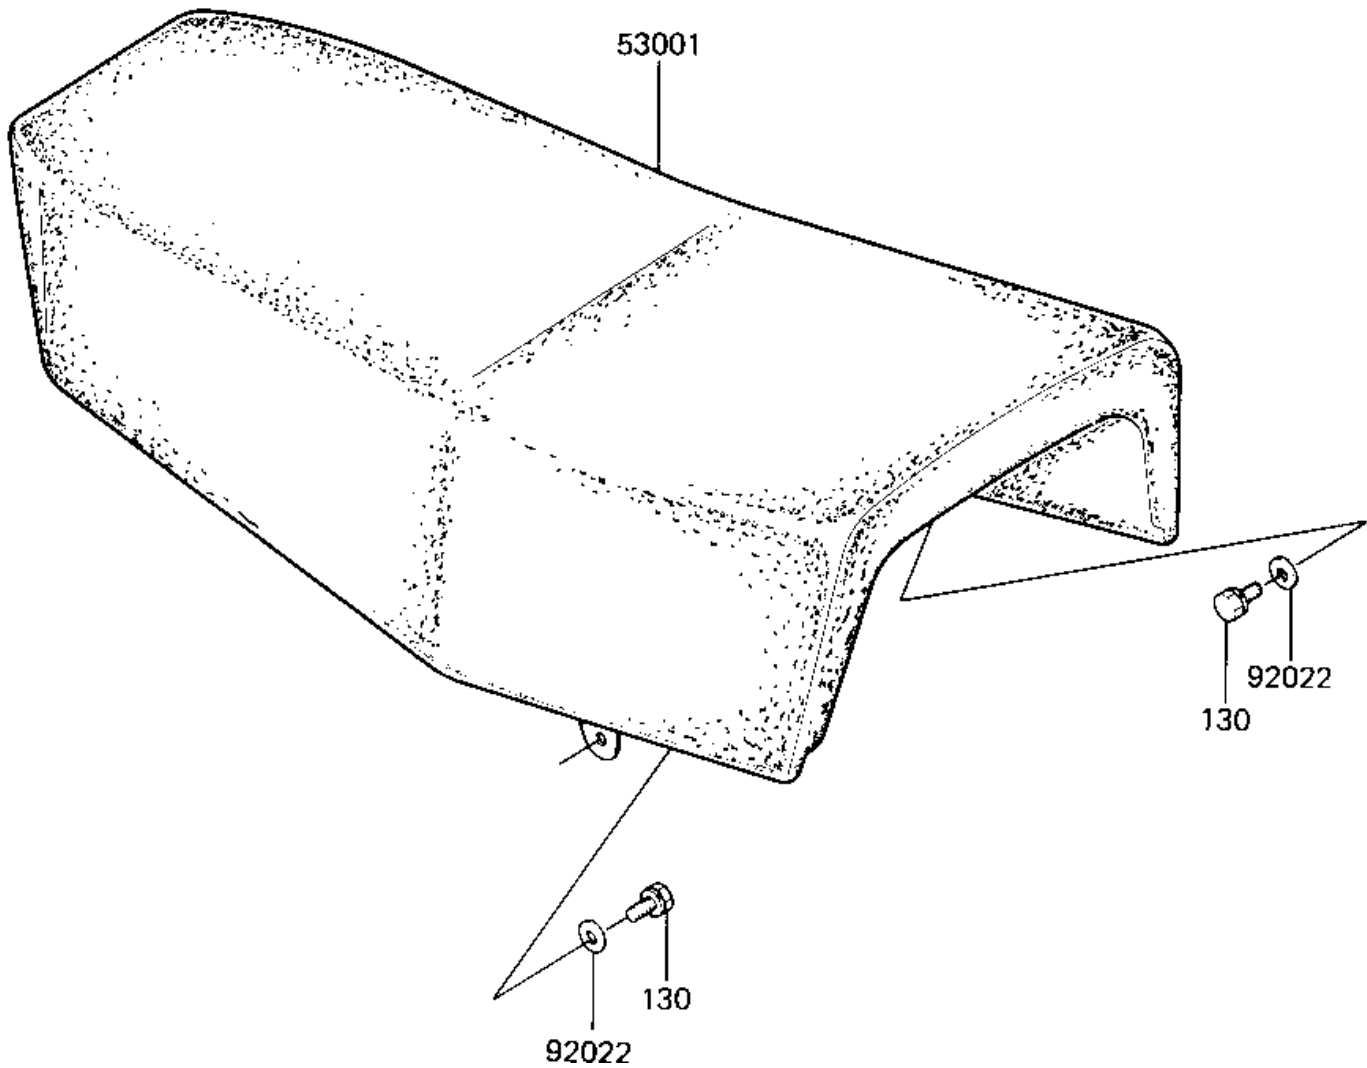

# 1983 KX250 PARTS DIAGRAM

SEAT ('83 KX250-C1)

F2510-0156

# 1983 KX250 PARTS LIST

SEAT ('83 KX250-C1)

ITEM NAME	PART NUMBER	QUANTITY
SEAT-ASSY (Ref # 53001)	53001-1264	1
WASHER 6.5X20X1.6T (Ref # 92022)	92022-125	2
BOLT,FLANGED,6X12 (Ref # 130)	130G0612	2