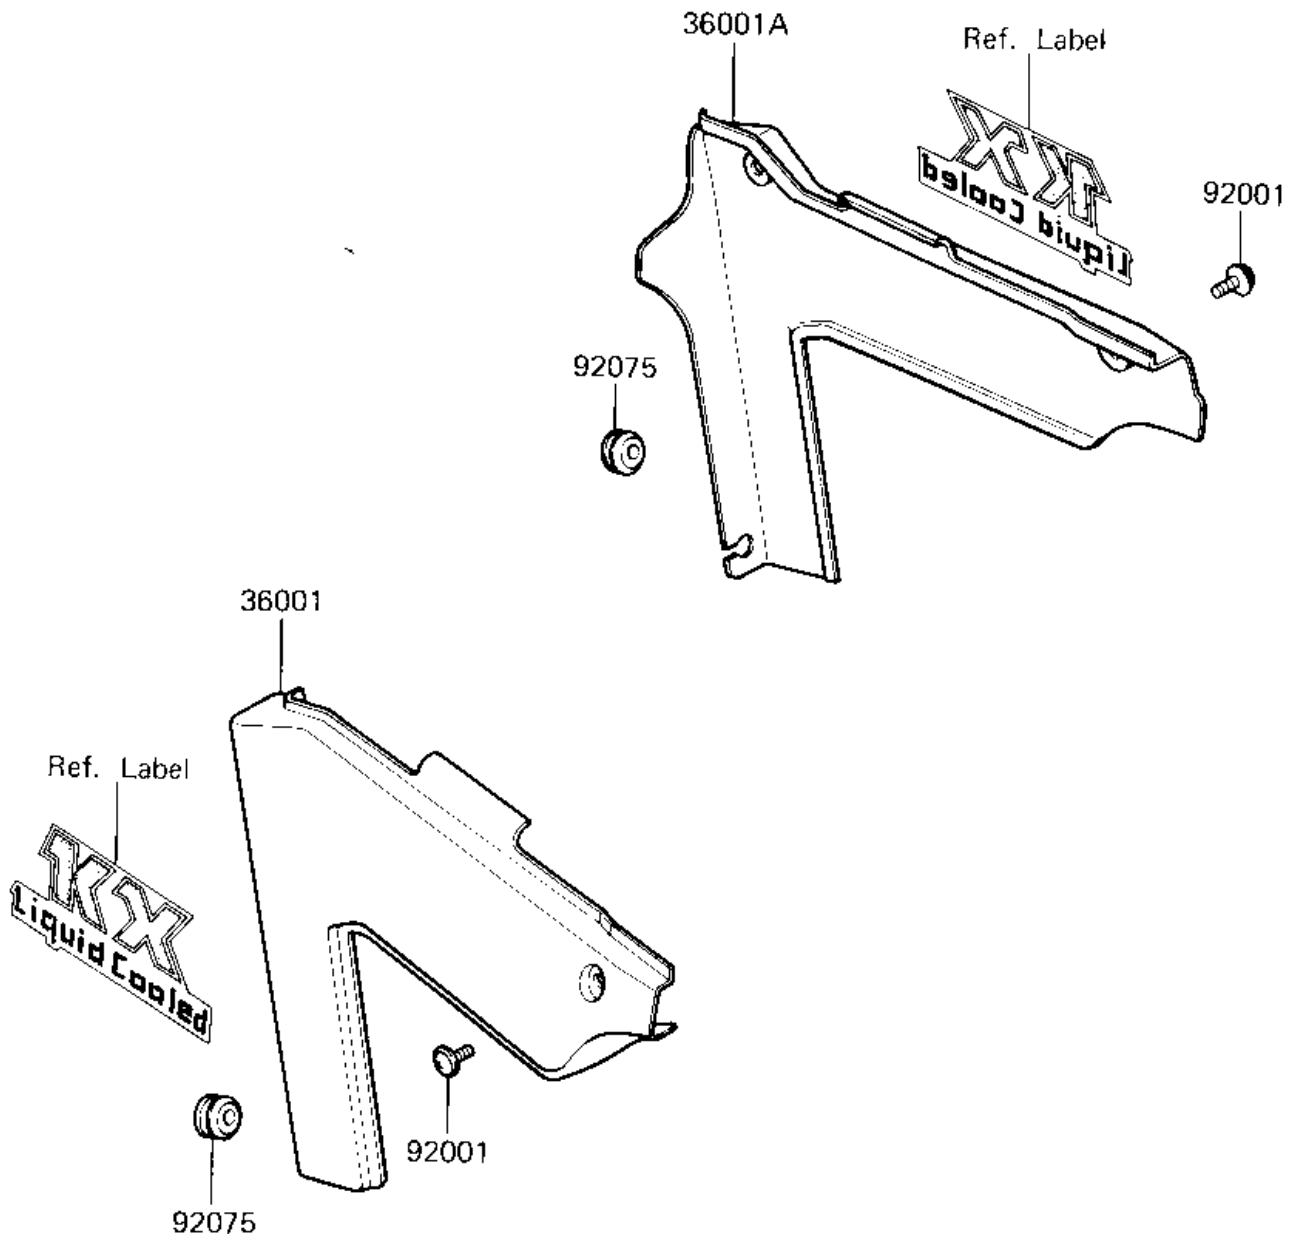

1983 KX250 PARTS DIAGRAM

SIDE COVERS ('83 KX250-C1)

F2610-0181

1983 KX250 PARTS LIST

SIDE COVERS ('83 KX250-C1)

ITEM NAME	PART NUMBER	QUANTITY
COVER-SIDE,L.H L.GREE (Ref # 36001)	36001-1146-6W	1
COVER-SIDE,R.H L.GREE (Ref # 36001A)	36001-1147-6W	1
SCREW,6X10 (Ref # 92001)	92009-1286	4
DAMPER,SIDE COVER (Ref # 92075)	92075-1067	2