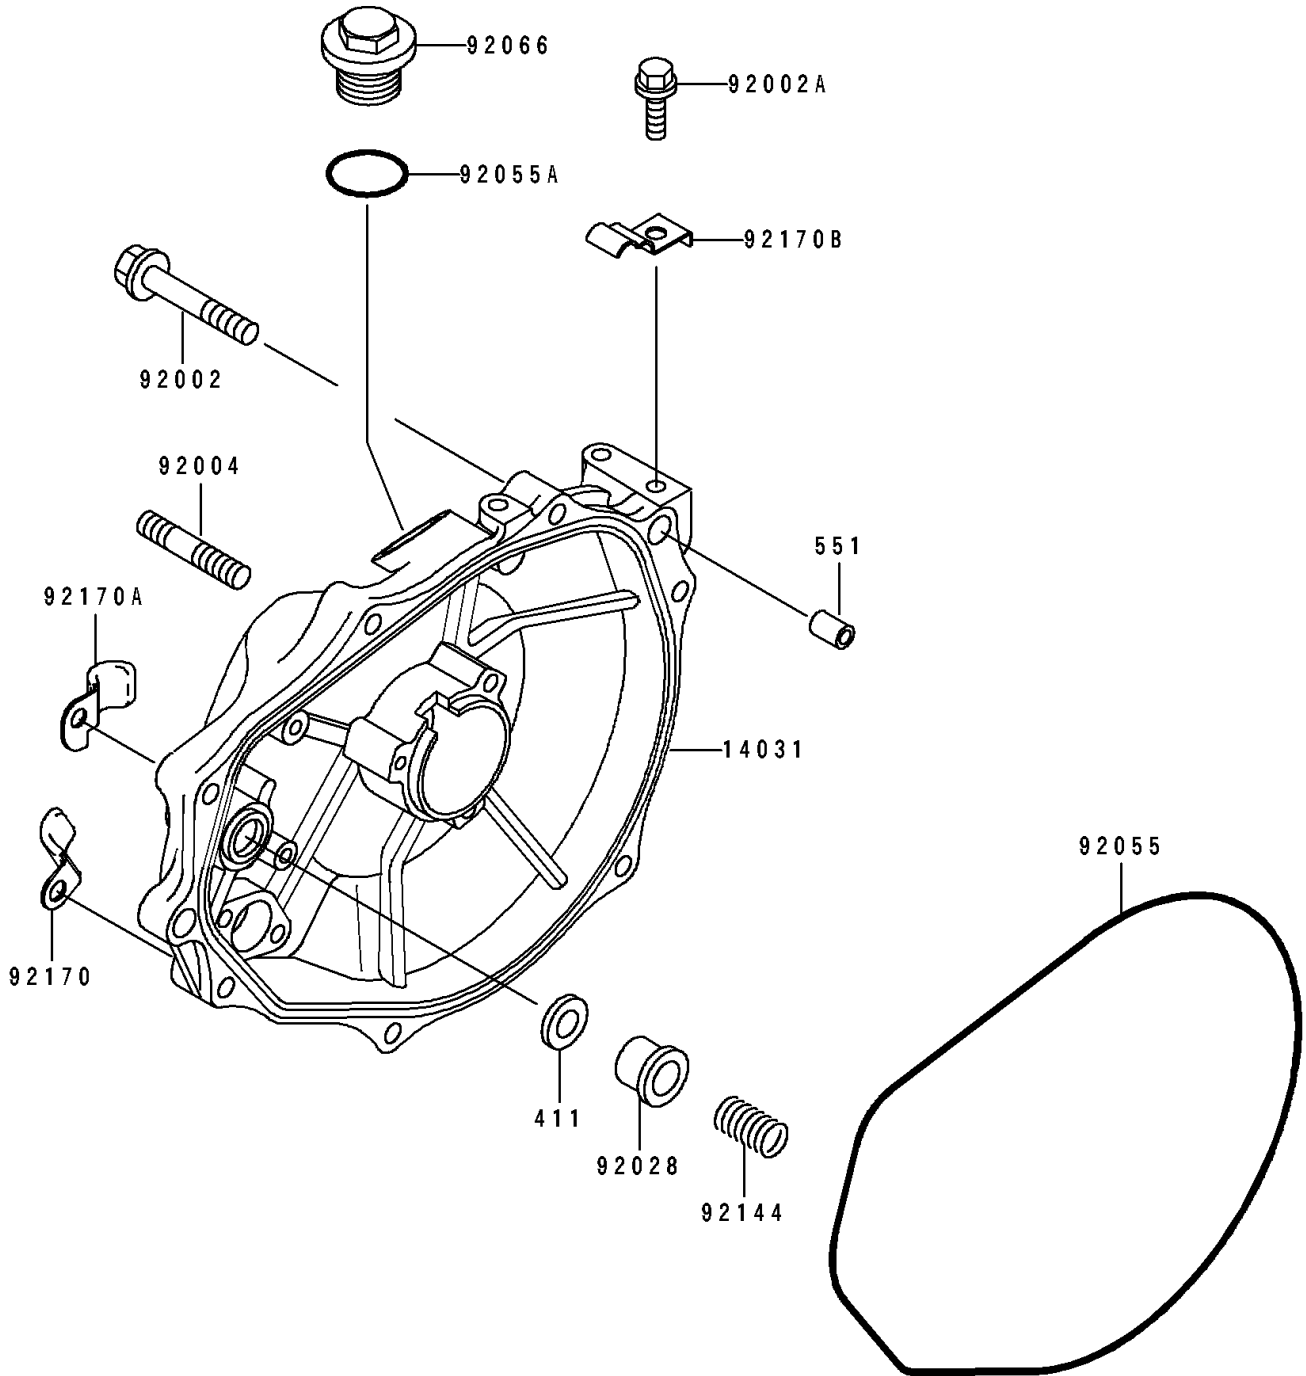

1993 Super Sport XI PARTS DIAGRAM

Engine Cover(s)

E1431

1993 Super Sport XI PARTS LIST

Engine Cover(s)

ITEM NAME	PART NUMBER	QUANTITY
COVER-GENERATOR (Ref # 14031)	14031-3717	1
BOLT,6X30 (Ref # 92002)	92002-3726	7
BOLT,6X12 (Ref # 92002A)	92002-3763	1
STUD (Ref # 92004)	92004-3710	2
BUSHING (Ref # 92028)	92028-3718	1
RING-O,GENERATOR COVER (Ref # 92055)	92055-3712	1
RING-O (Ref # 92055A)	92055-515	1
PLUG (Ref # 92066)	92066-3739	1
SPRING (Ref # 92144)	92144-3728	1
CLAMP (Ref # 92170)	92170-3735	1
CLAMP (Ref # 92170A)	92170-3736	1
CLAMP (Ref # 92170B)	92170-3738	1
WASHER-PLAIN,5MM (Ref # 411)	411S0500	1
PIN-DOWEL (Ref # 551)	551R0812	2