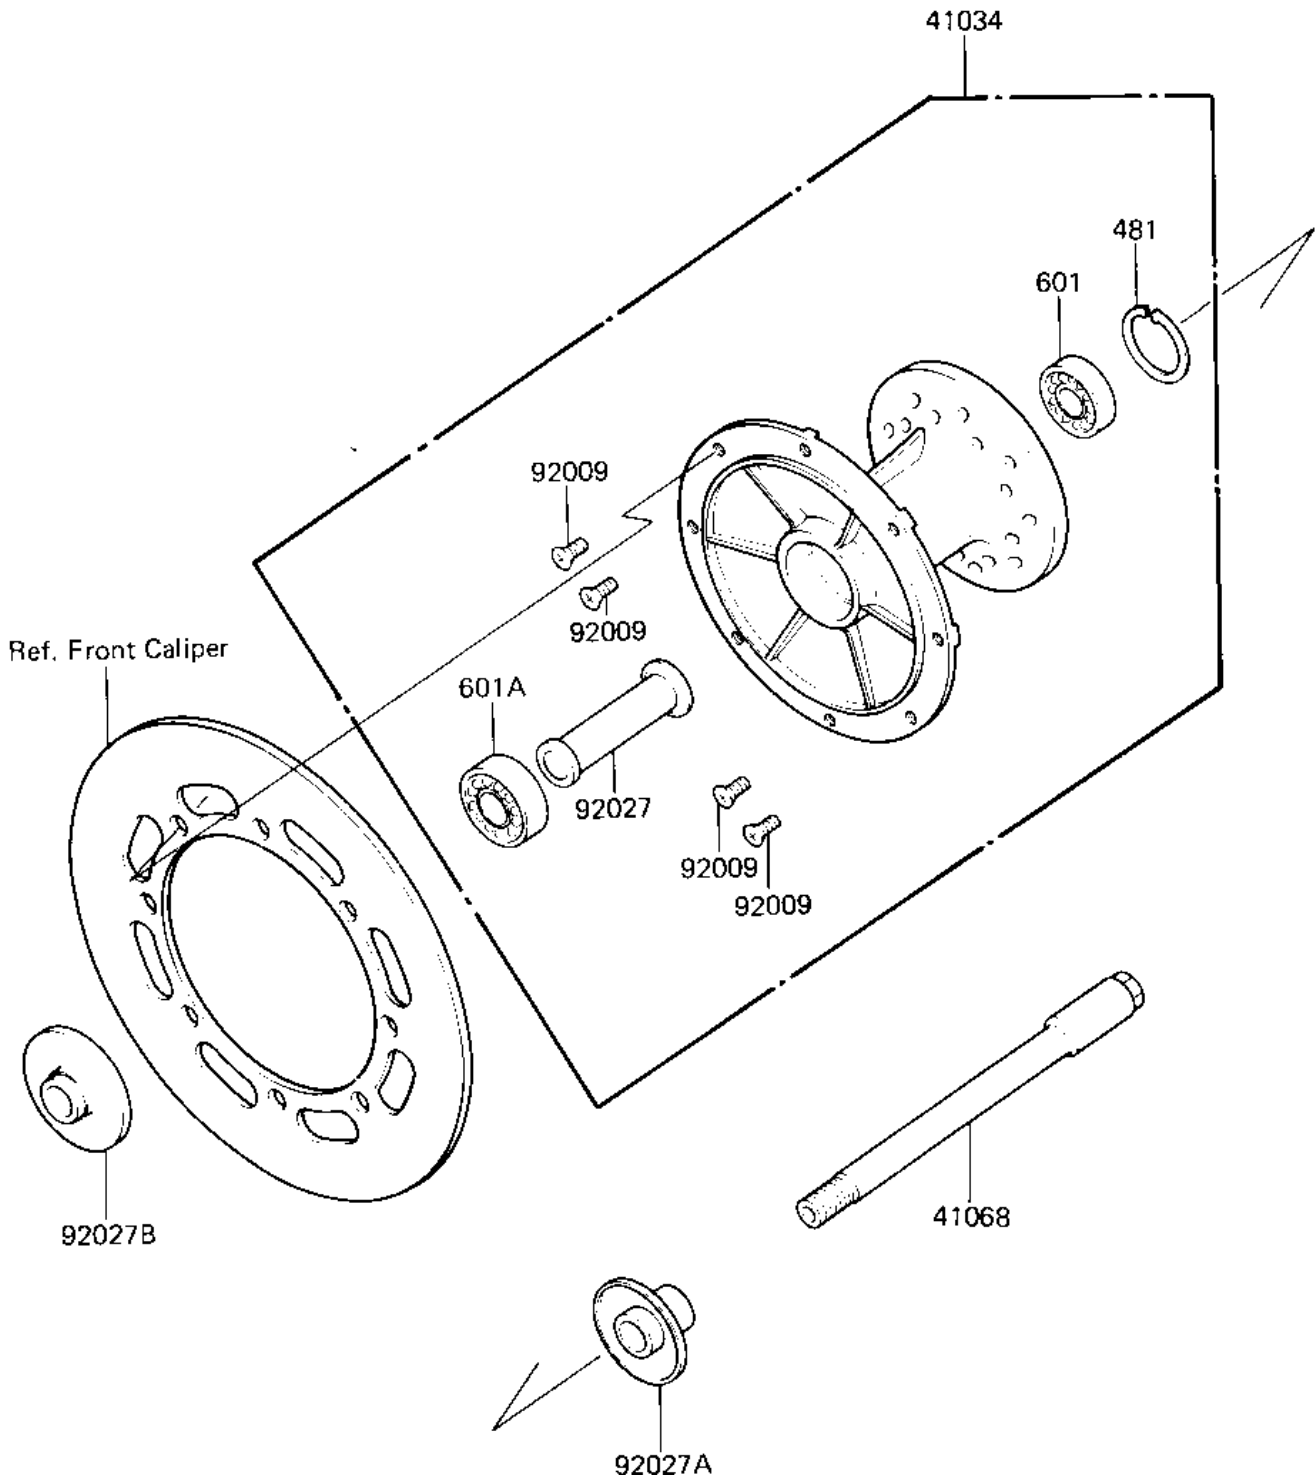

1983 KX250 PARTS DIAGRAM

FRONT HUB (83 KX250-C1)

F2230-0050

1983 KX250 PARTS LIST

FRONT HUB ('83 KX250-C1)

ITEM NAME	PART NUMBER	QUANTITY
DRUM-ASSY,FR BRK (Ref # 41034)	41034-1052	1
AXLE,FRONT (Ref # 41068)	41068-1069	1
SCREW,6X10 (Ref # 92009)	92009-1375	8
COLLAR (Ref # 92027)	92027-1374	1
COLLAR (Ref # 92027A)	92027-1375	1
COLLAR (Ref # 92027B)	92027-1377	1
CIRCLIP,35MM (Ref # 481)	481J3500	1
BEARING,BALL,#6202UC3 (Ref # 601)	601B6202U	1
BEARING BALL (Ref # 601A)	601B6203U	1