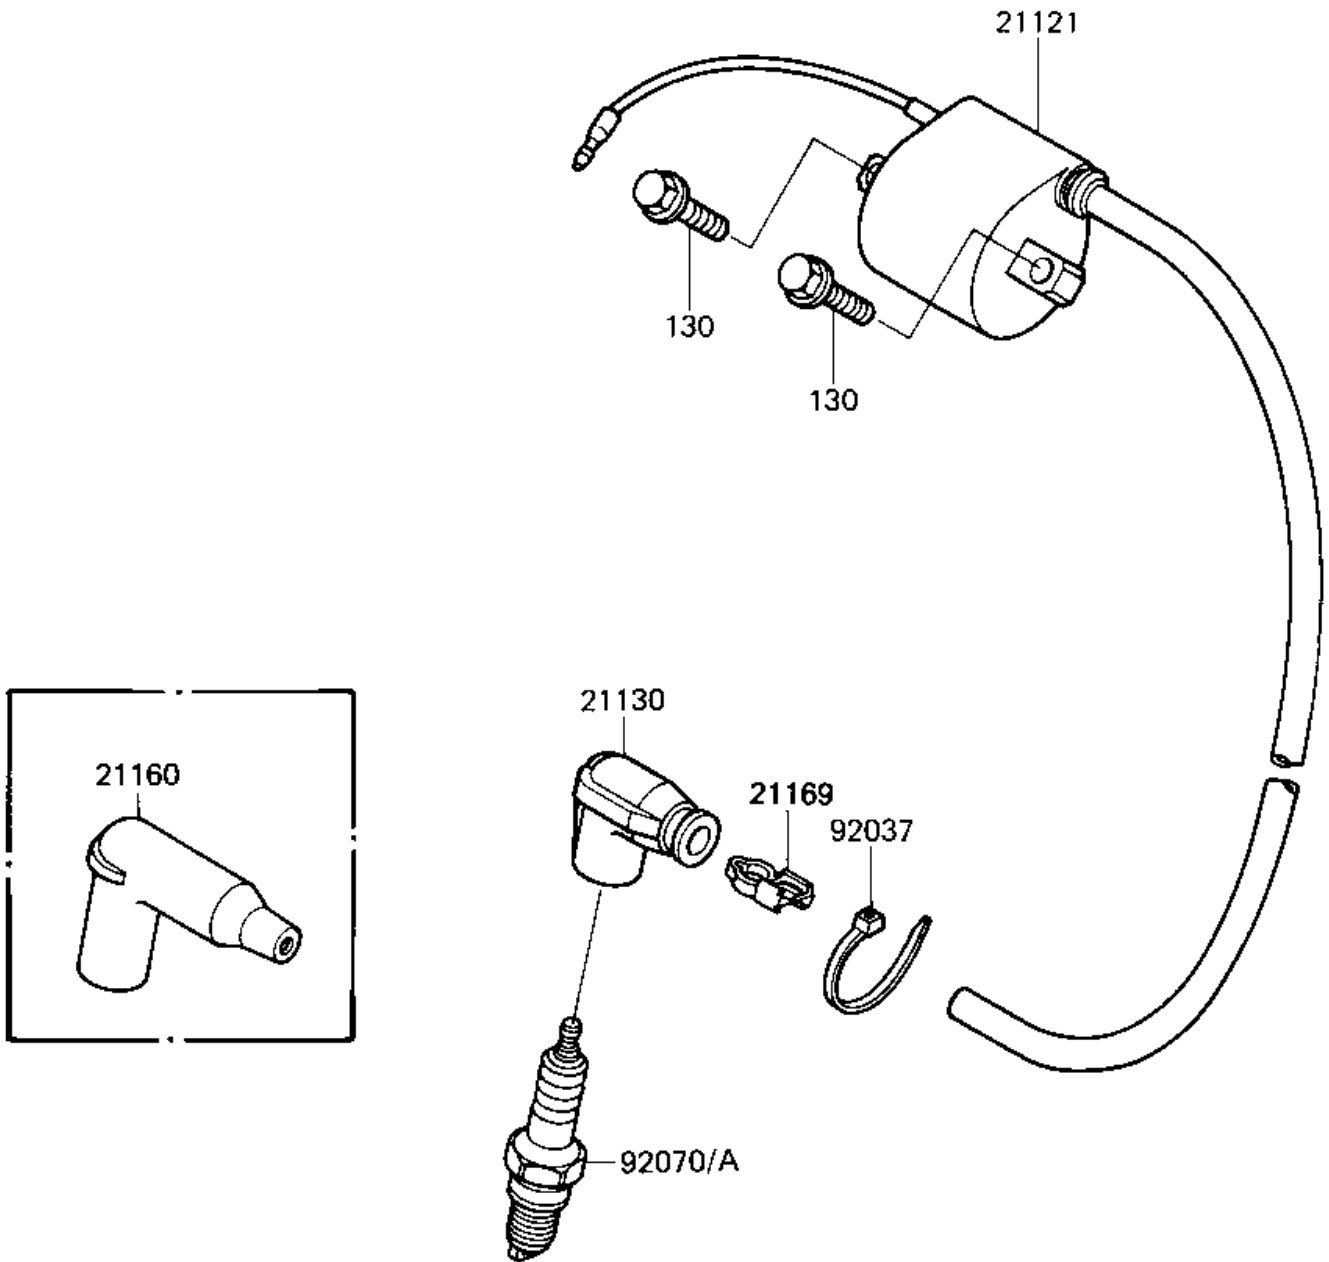

# 1983 KX250 PARTS DIAGRAM

IGNITION COIL ('83 KX250-C1)

E1830-0143

# 1983 KX250 PARTS LIST

## IGNITION COIL ('83 KX250-C1)

| ITEM NAME                          | PART NUMBER | QUANTITY |
|------------------------------------|-------------|----------|
| COIL-IGNITION (Ref # 21121)        | 21121-1056  | 1        |
| CAP,SPARK PLUG (Ref # 21130)       | 21130-1006  | 1        |
| CAP ASSY,SPARK PLUG (Ref # 21160)  | 21160-1009  | 1        |
| TERMINAL,PLUG CAP (Ref # 21169)    | 21169-001   | 1        |
| CLAMP,SPARK PLUG CAP (Ref # 92037) | 92037-1173  | 1        |
| SPARK PLUG B8EG (Ref # 92070)      | B8EG        | 1        |
| 92070-047 (Canada) (Ref # 92070A)  | 92070-1064  | 1        |
| BOLT-FLANGED,6X16 (Ref # 130)      | 130G0616    | 2        |