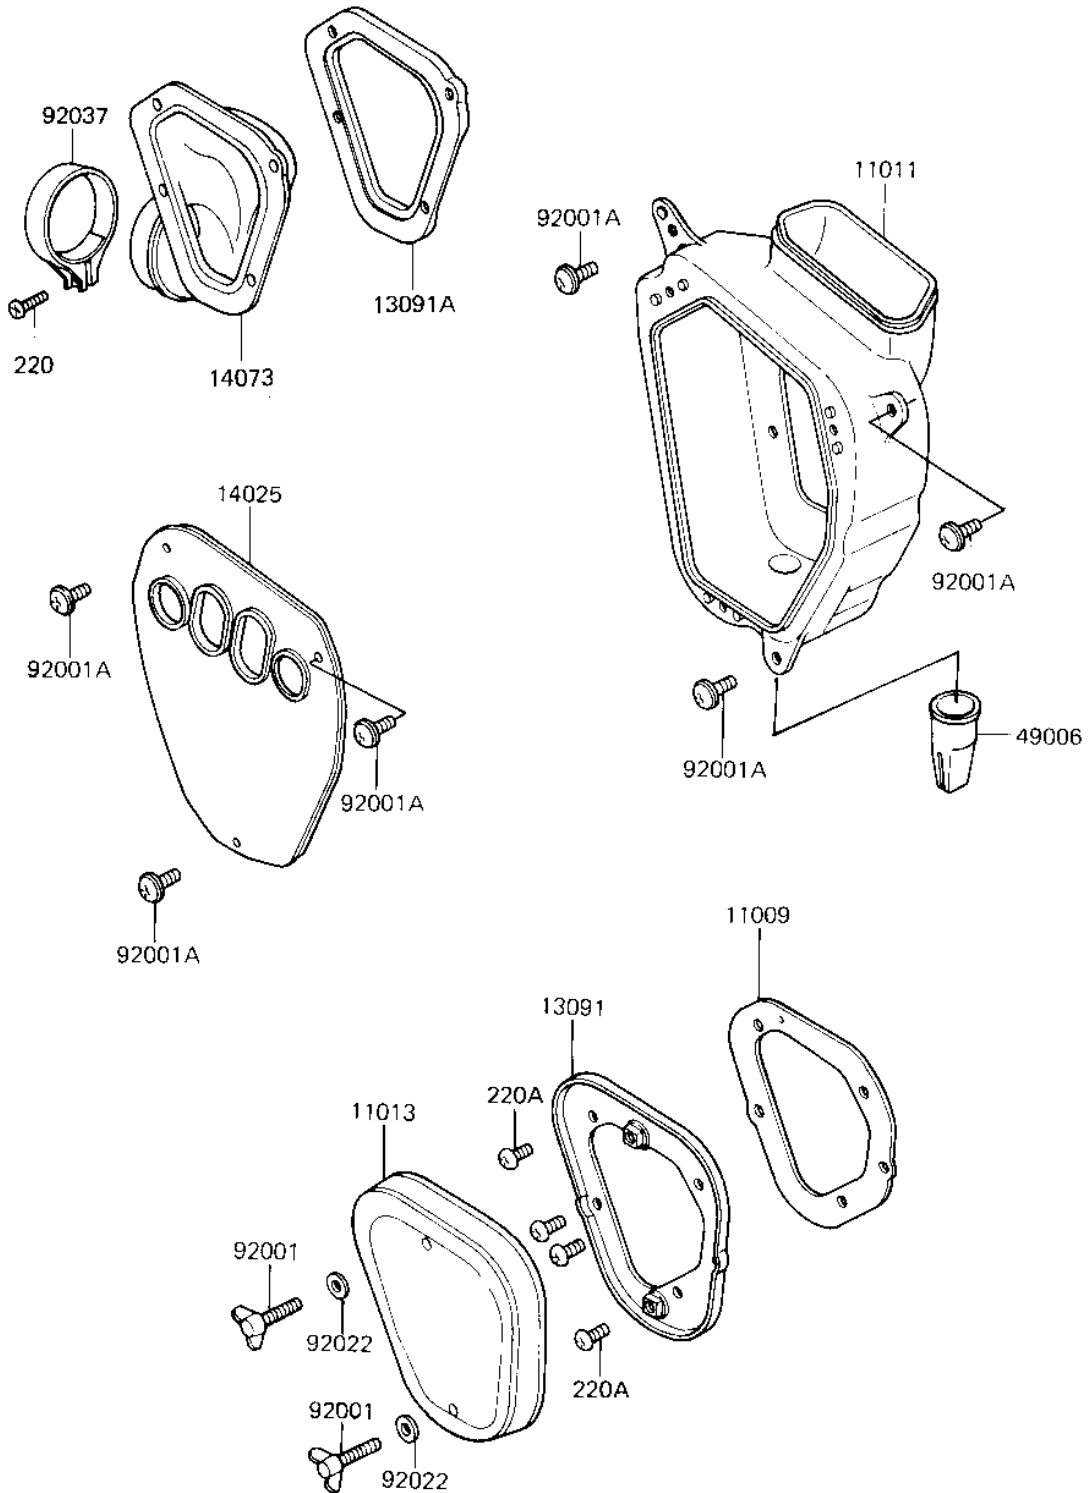

1983 KX250 PARTS DIAGRAM

AIR CLEANER (83 KX250-C1)

E1130-0106

1983 KX250 PARTS LIST

AIR CLEANER (83 KX250-C1)

ITEM NAME	PART NUMBER	QUANTITY
GASKET,AIR FILTER CAS (Ref # 11009)	11009-1317	1
CASE-AIR FILTER (Ref # 11011)	11011-1115	1
ELEMENT-AIR FILTER (Ref # 11013)	11013-1063	1
HOLDER,AIR FILTER (Ref # 13091)	13091-1156	1
HOLDER,DUCT (Ref # 13091A)	13091-1167	1
COVER,AIR FILTER CASE (Ref # 14025)	14025-1386	1
DUCT,AIR FILTER (Ref # 14073)	14073-1092	1
BOOT (Ref # 49006)	49006-1012	1
BOLT,WING,6X40 (Ref # 92001)	92001-1685	2
SCREW,6X14 (Ref # 92001A)	92009-1287	6
WASHER 6.5X20X1.6T (Ref # 92022)	92022-125	2
CLAMP,BOOT FITTING (Ref # 92037)	92037-1112	1
SCREW-PAN-CROS (Ref # 220)	220B0430	1
SCREW PAN HEAD 5X12 (Ref # 220A)	220B0512	4