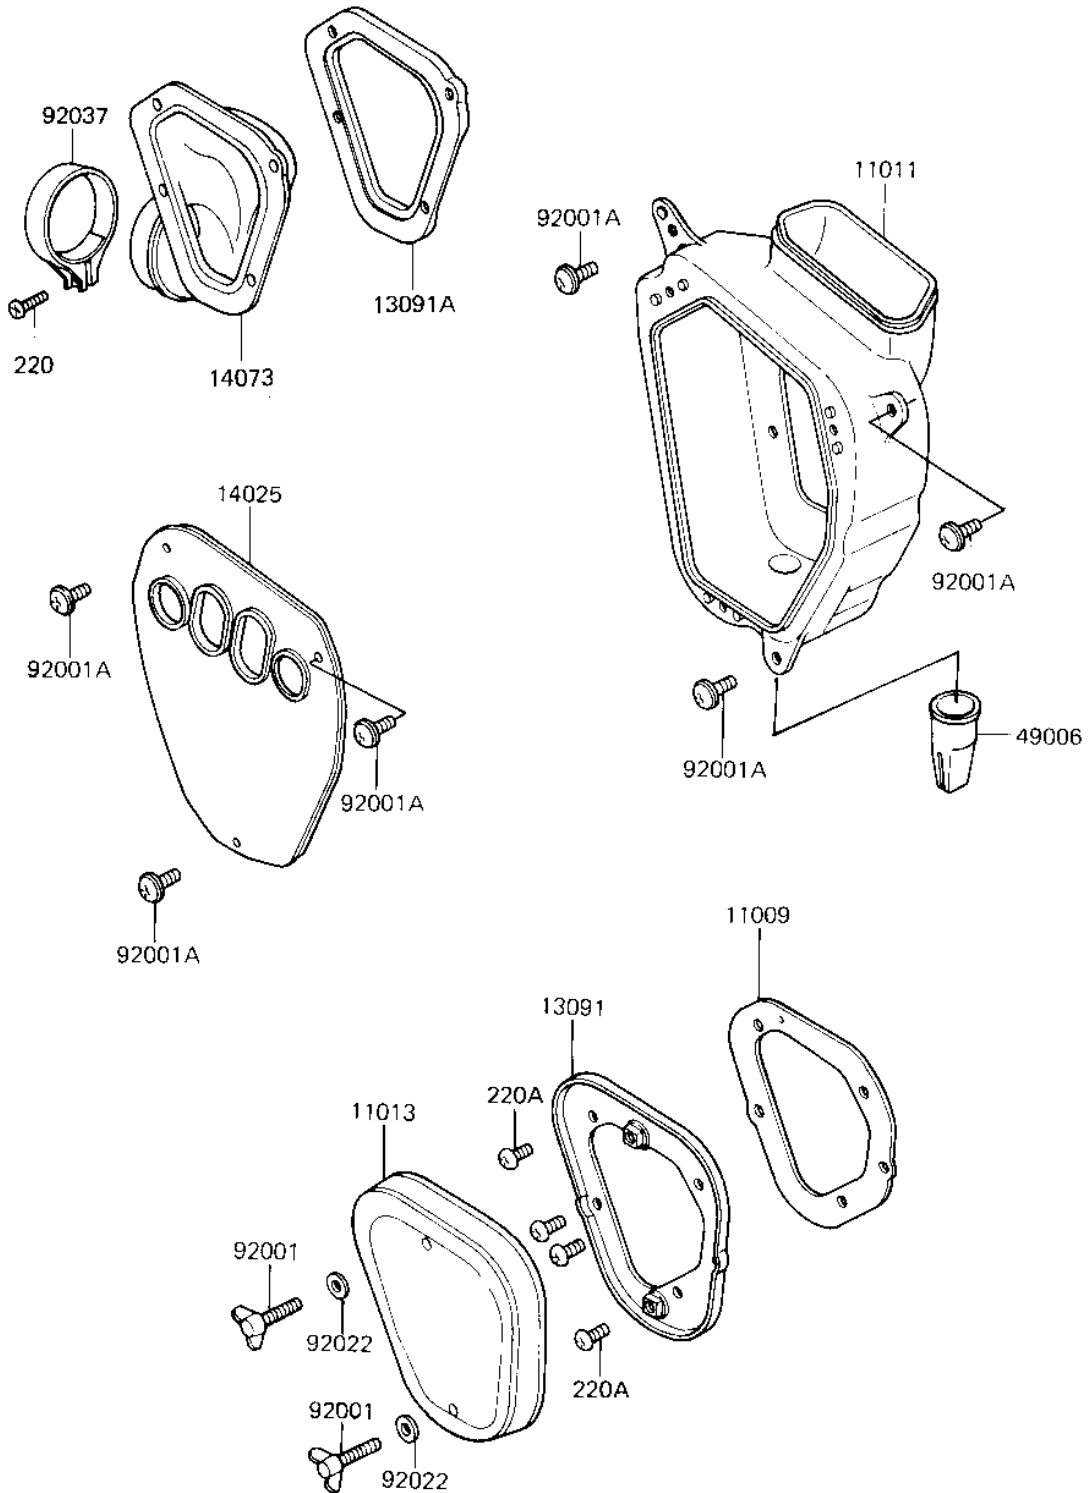

1983 KX250 PARTS DIAGRAM

AIR CLEANER (83 KX250-C1)

E1130-0106

1983 KX250 PARTS LIST

AIR CLEANER ('83 KX250-C1)

ITEM NAME	PART NUMBER	QUANTITY
GASKET,AIR FILTER CAS (Ref # 11009)	11009-1317	1
CASE-AIR FILTER (Ref # 11011)	11011-1115	1
ELEMENT-AIR FILTER (Ref # 11013)	11013-1063	1
HOLDER,AIR FILTER (Ref # 13091)	13091-1156	1
HOLDER,DUCT (Ref # 13091A)	13091-1167	1
COVER,AIR FILTER CASE (Ref # 14025)	14025-1386	1
DUCT,AIR FILTER (Ref # 14073)	14073-1092	1
BOOT (Ref # 49006)	49006-1012	1
BOLT,WING,6X40 (Ref # 92001)	92001-1685	2
SCREW,6X14 (Ref # 92001A)	92009-1287	6
WASHER 6.5X20X1.6T (Ref # 92022)	92022-125	2
CLAMP,BOOT FITTING (Ref # 92037)	92037-1112	1
SCREW-PAN-CROS (Ref # 220)	220B0430	1
SCREW PAN HEAD 5X12 (Ref # 220A)	220B0512	4