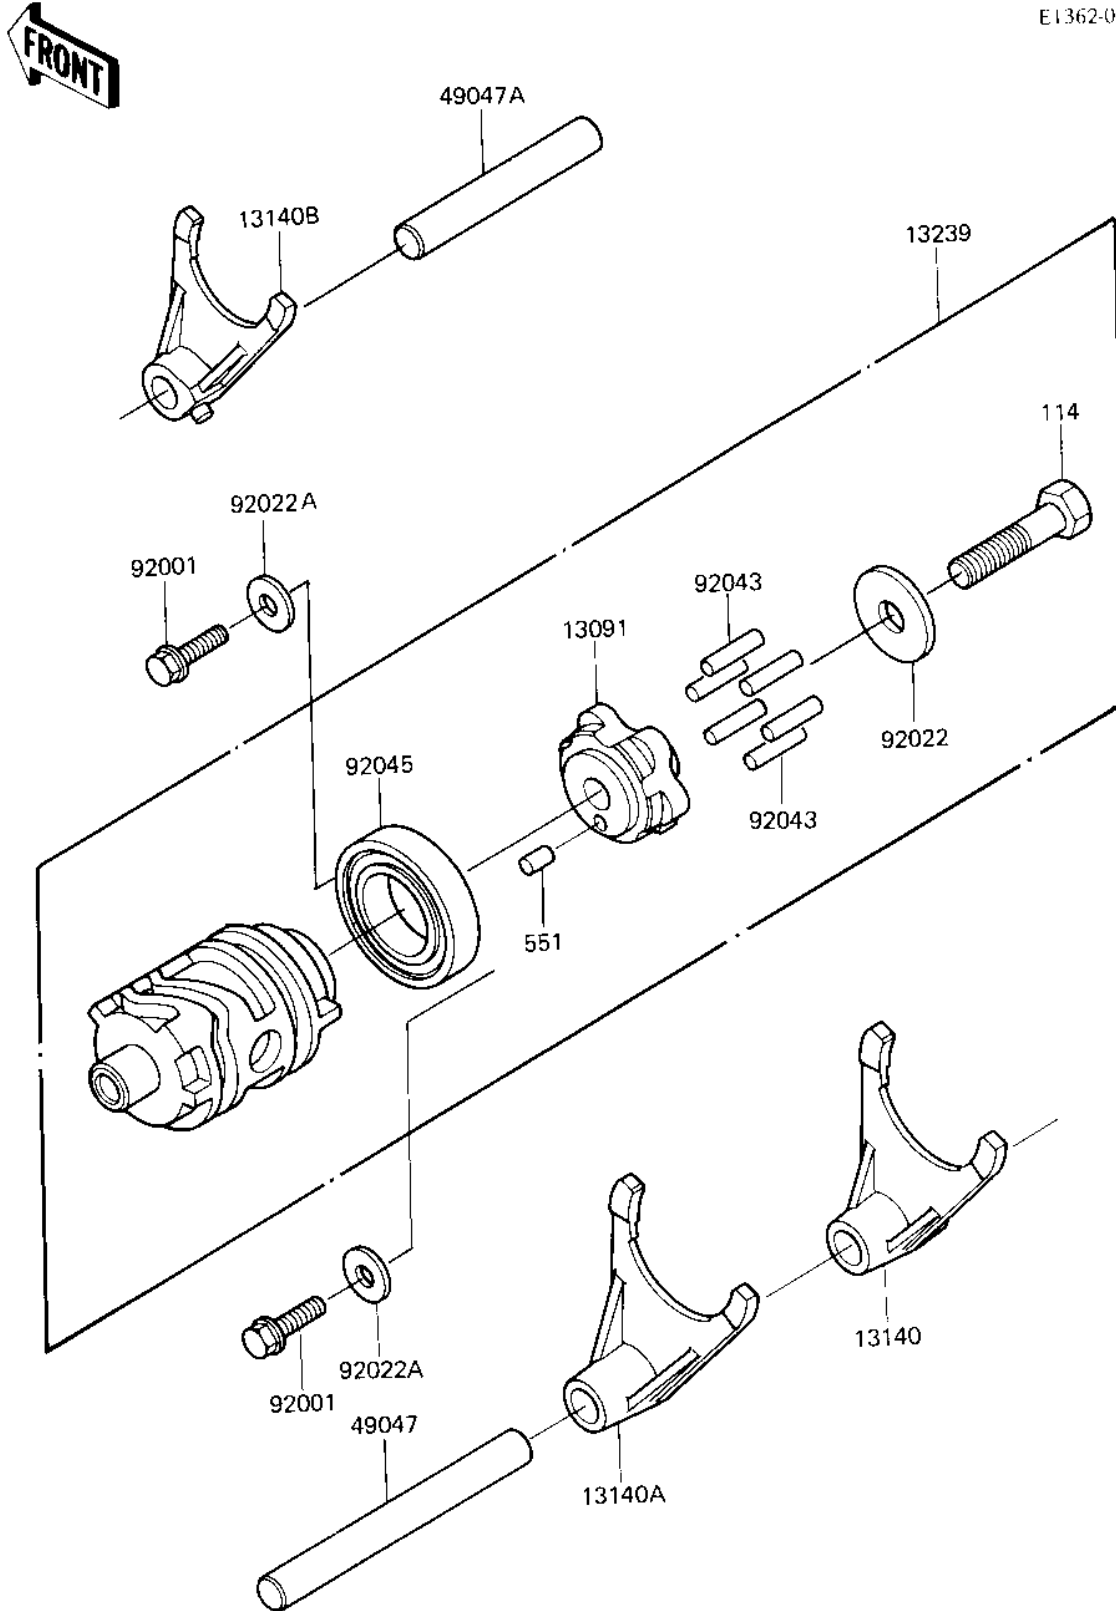

1983 KX250 PARTS DIAGRAM

GEAR CHANGE DRUM & FORKS ('83 KX250-C1)

E1362-0066

1983 KX250 PARTS LIST

GEAR CHANGE DRUM & FORKS ('83 KX250-C1)

ITEM NAME	PART NUMBER	QUANTITY
HOLDER,CHANGE DRUM (Ref # 13091)	13091-1189	1
FORK-SHIFT,LOW (Ref # 13140)	13140-1071	1
FORK-SHIFT,2ND&3RD (Ref # 13140A)	13140-1072	1
FORK-SHIFT,4TH&TOP (Ref # 13140B)	13140-1073	1
DRUM-ASSY-CHANGE (Ref # 13239)	13239-1077	1
ROD,SHIFT,10X90 (Ref # 49047)	49047-1009	1
ROD,SHIFT,L=65M/M (Ref # 49047A)	49047-1011	1
BOLT,FLANGED,6X14 (Ref # 92001)	92001-1627	2
WASHER,8X26X2.3 (Ref # 92022)	92022-1564	1
WASHER,6X14X2 (Ref # 92022A)	92022-1393	2
PIN,CHANG DRUM (Ref # 92043)	92042-029	6
BEARING-BALL,6905Z (Ref # 92045)	92045-1058	1
BOLT,SMALL UPSET (Ref # 114)	115G0835	1
PIN,DOWEL,4X8 (Ref # 551)	551A0408	1