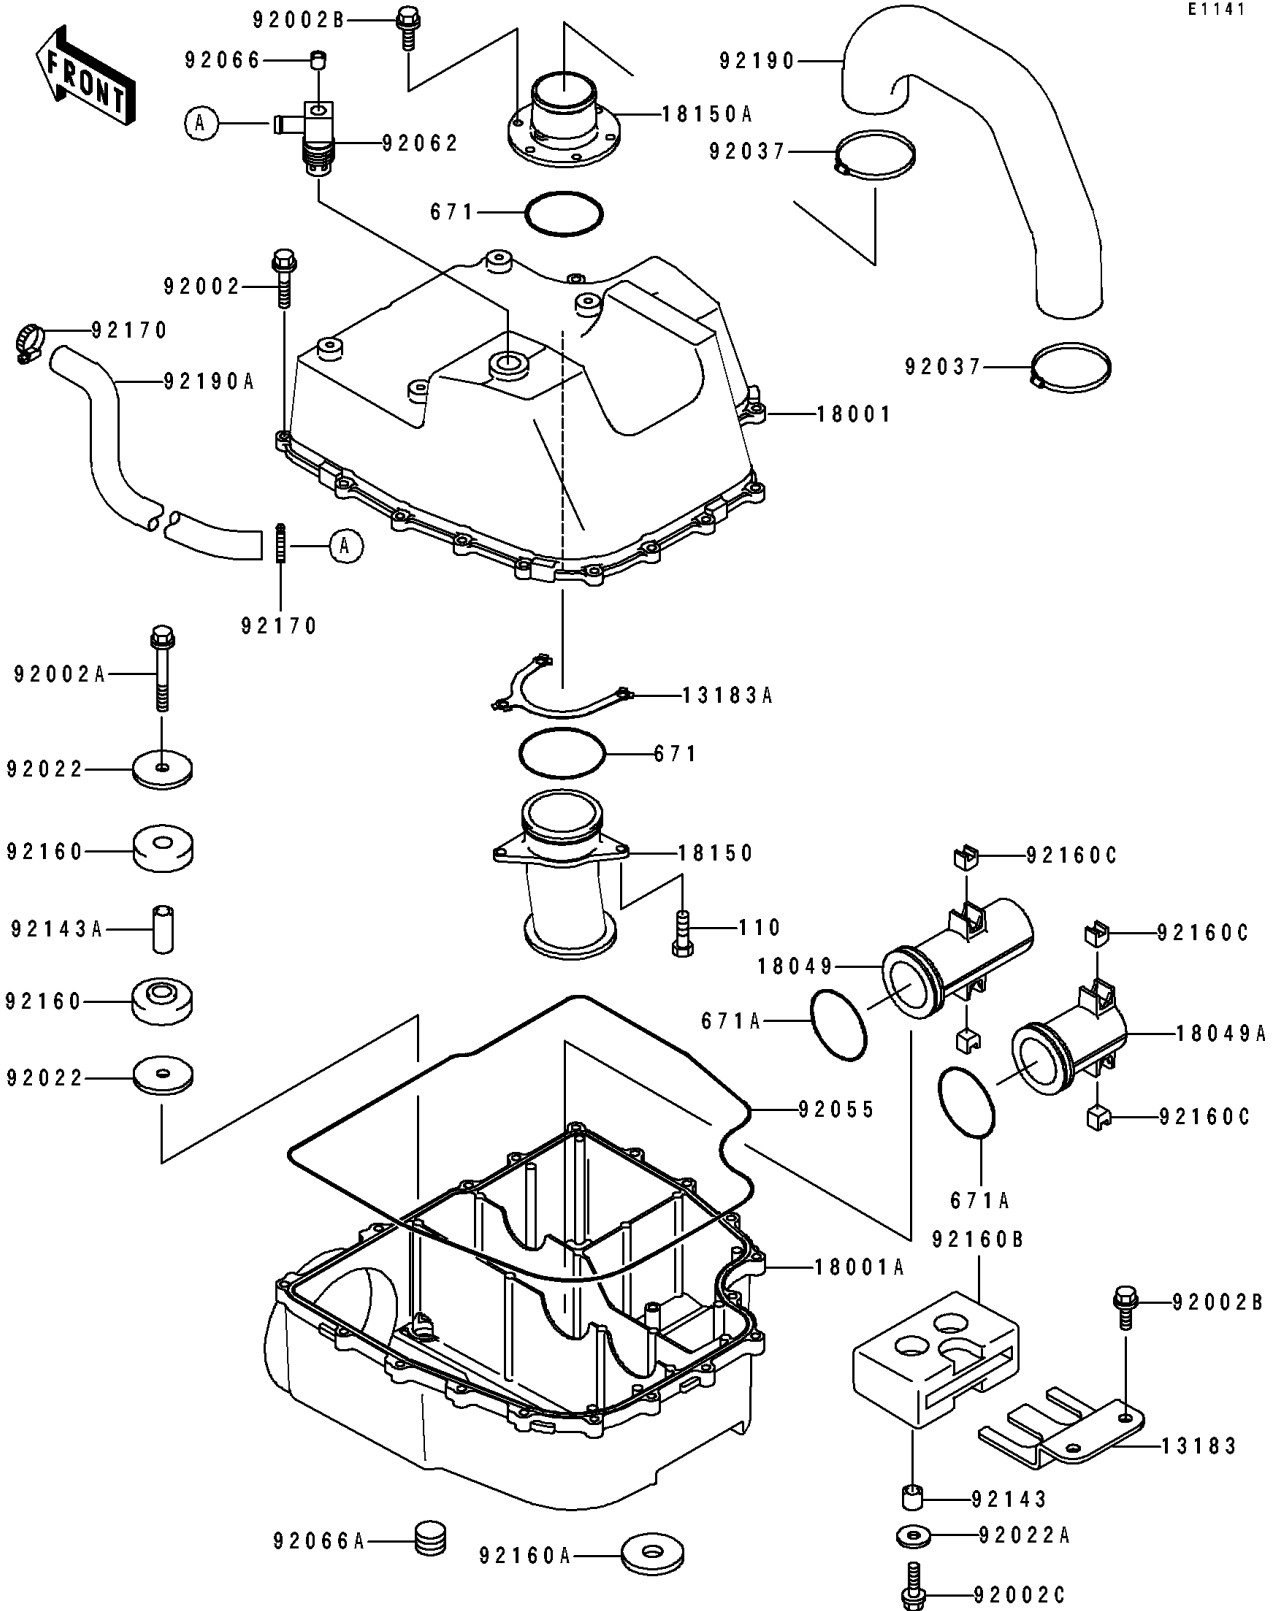

1995 Super Sport XI PARTS DIAGRAM

Water Muffler

E1141

1995 Super Sport XI PARTS LIST

Water Muffler

ITEM NAME	PART NUMBER	QUANTITY
PLATE (Ref # 13183)	13183-3760	1
PLATE (Ref # 13183A)	13183-3818	1
MUFFLER,WATER BOX,UPP (Ref # 18001)	18001-3754	1
MUFFLER,WATER BOX,LWR (Ref # 18001A)	18001-3755	1
PIPE-EXHAUST,L=120 (Ref # 18049)	18049-3734	1
PIPE-EXHAUST,L=77.5 (Ref # 18049A)	18049-3735	1
PIPE-MUFFLER,WATER (Ref # 18150)	18150-3701	1
PIPE-MUFFLER,WATER (Ref # 18150A)	18150-3702	1
BOLT,6X25 (Ref # 92002)	92002-3714	17
BOLT,6X45 (Ref # 92002A)	92002-3717	1
BOLT,6X16 (Ref # 92002B)	92002-3728	8
BOLT,6X20 (Ref # 92002C)	92002-3755	2
WASHER,6.5X32X3 (Ref # 92022)	92022-3749	2
WASHER (Ref # 92022A)	92022-567	2
CLAMP (Ref # 92037)	92037-3009	2
RING-O,WATER MUFFLER (Ref # 92055)	92055-3718	1
NOZZLE,WATER MUFFLER (Ref # 92062)	92062-3708	1
PLUG,OIL LINE,1/8X7 (Ref # 92066)	92066-1227	1
PLUG (Ref # 92066A)	92066-3719	2
COLLAR,7.5X10.5X9 (Ref # 92143)	92143-3714	2
COLLAR,7.5X10.5X24 (Ref # 92143A)	92143-3717	1
DAMPER,FR (Ref # 92160)	92160-3730	2
DAMPER,LWR (Ref # 92160A)	92160-3732	3
DAMPER,RR (Ref # 92160B)	92160-3774	1
DAMPER,WATER-MUFFLER (Ref # 92160C)	92160-3794	4
CLAMP (Ref # 92170)	92170-3718	2
TUBE,WATER BOX-TAIL PIPE (Ref # 92190)	92190-3880	1
TUBE,MUFFLER-WATER BOX (Ref # 92191)	92191-3723	1
BOLT,6X20 (Ref # 110)	110R0620	3

1995 Super Sport XI PARTS LIST

Water Muffler

ITEM NAME	PART NUMBER	QUANTITY
O RING,60MM (Ref # 671)	671B2560	2
O RING,WATER-MUFFLER (Ref # 671A)	671C2550	2