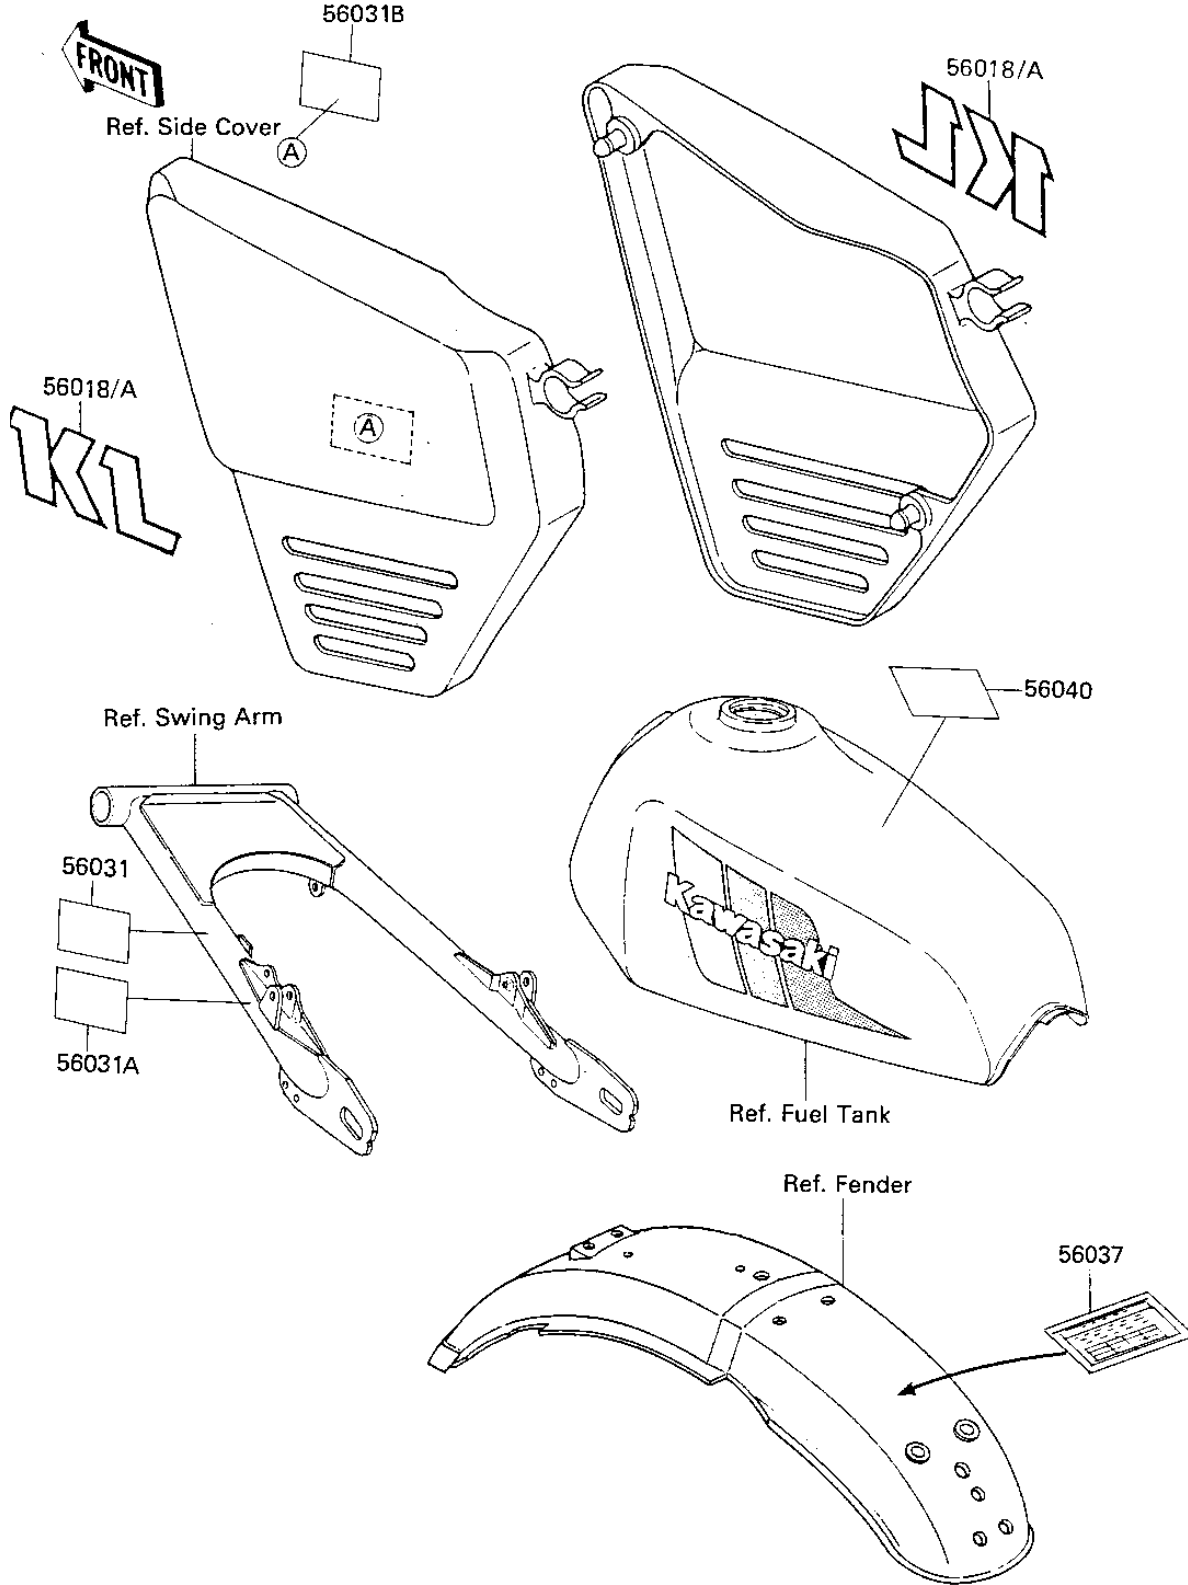

# 1984 KLR250 PARTS DIAGRAM

LABEL

# 1984 KLR250 PARTS LIST

## LABEL

ITEM NAME	PART NUMBER	QUANTITY
MARK,SIDE COVER,"KL" (Canada) (Ref # 56018A)	56018-1475	2
LABEL,OIL&OIL FILTER (Ref # 56031)	56031-1031	1
LABEL,CHAIN (Ref # 56031A)	56031-1109	1
LABEL,BATTERY VENT (Ref # 56031B)	56031-1134	1
UNAVAILABLE IN PRICE BOOK (Ref # 56037)	56037-1077	1
LABEL-WARNING,SIDE ST (Ref # 56040)	56040-1012	1