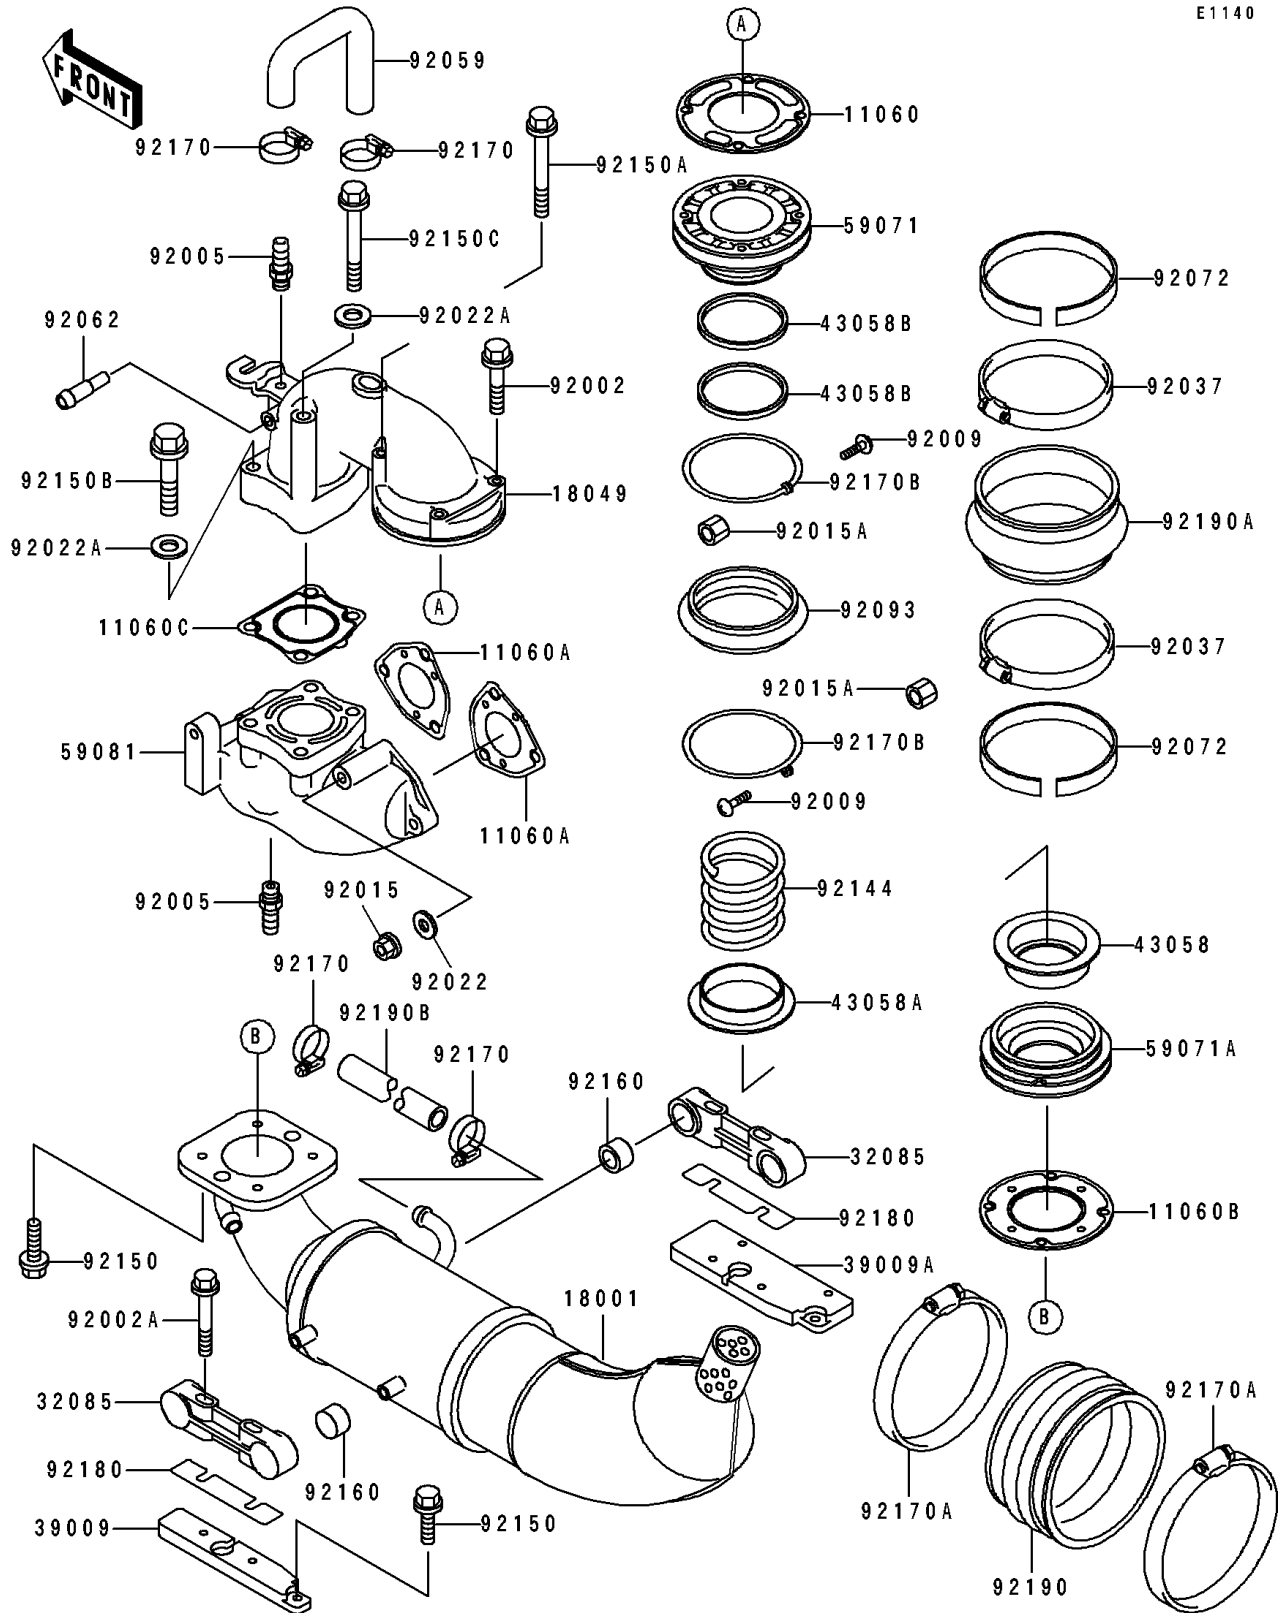

1993 Super Sport XI PARTS DIAGRAM

Muffler(s)

E1140

1993 Super Sport XI PARTS LIST

Muffler(s)

ITEM NAME	PART NUMBER	QUANTITY
GASKET,EXHAUST PIPE (Ref # 11060)	11060-3718	1
GASKET,EXHAUST PIPE (Ref # 11060A)	11060-3721	2
GASKET,MUFFLER (Ref # 11060B)	11060-3724	1
GASKET,EXHAUST MANIFOLD (Ref # 11060C)	11060-3732	1
MUFFLER (Ref # 18001)	18001-3747	1
PIPE-EXHAUST (Ref # 18049)	18049-3739	1
STOPPER (Ref # 32085)	32085-3713	2
BLOCK-MOUNT,LH (Ref # 39009)	39009-3707	1
BLOCK-MOUNT,RH (Ref # 39009A)	39009-3708	1
RING (Ref # 43058)	43058-3705	1
RING (Ref # 43058A)	43058-3706	1
RING (Ref # 43058B)	43058-3707	2
JOINT,UPP (Ref # 59071)	59071-3728	1
JOINT,LWR (Ref # 59071A)	59071-3729	1
MANIFOLD-EXHAUST (Ref # 59081)	59081-3713	1
BOLT,6X35 (Ref # 92002)	92002-3715	2
BOLT,6X45 (Ref # 92002A)	92002-3717	4
FITTING,HOSE (Ref # 92005)	92005-3712	2
SCREW,3X14 (Ref # 92009)	92009-3796	2
NUT,CAP,8MM (Ref # 92015)	92015-1371	6
NUT,3MM (Ref # 92015A)	92015-3825	2
WASHER,8.2X18X1.5 (Ref # 92022)	92022-1964	6
WASHER,10.2X20X1.5 (Ref # 92022A)	92022-3742	4
CLAMP (Ref # 92037)	92037-3706	2
TUBE,HEAD-EXHAUST (Ref # 92059)	92059-3872	1
NOZZLE (Ref # 92062)	92062-3705	1
BAND,ID=111 (Ref # 92072)	92072-3740	2
SEAL (Ref # 92093)	92093-3738	1
SPRING (Ref # 92144)	92144-3739	1

1993 Super Sport XI PARTS LIST

Muffler(s)

ITEM NAME	PART NUMBER	QUANTITY
BOLT,6X18 (Ref # 92150)	92150-3729	8
BOLT,6X80 (Ref # 92150A)	92150-3761	2
BOLT,10X50 (Ref # 92150B)	92150-3819	2
BOLT,10X145 (Ref # 92150C)	92150-3820	2
DAMPER (Ref # 92160)	92160-3740	4
CLAMP (Ref # 92170)	92170-3718	4
CLAMP (Ref # 92170A)	92170-3721	2
CLAMP (Ref # 92170B)	92170-3731	2
SHIM (Ref # 92180)	92180-3701	AR
TUBE (Ref # 92190)	92190-3709	1
TUBE,JOINT (Ref # 92190A)	92190-3712	1
TUBE,13X19X140 (Ref # 92191)	92191-3717	1