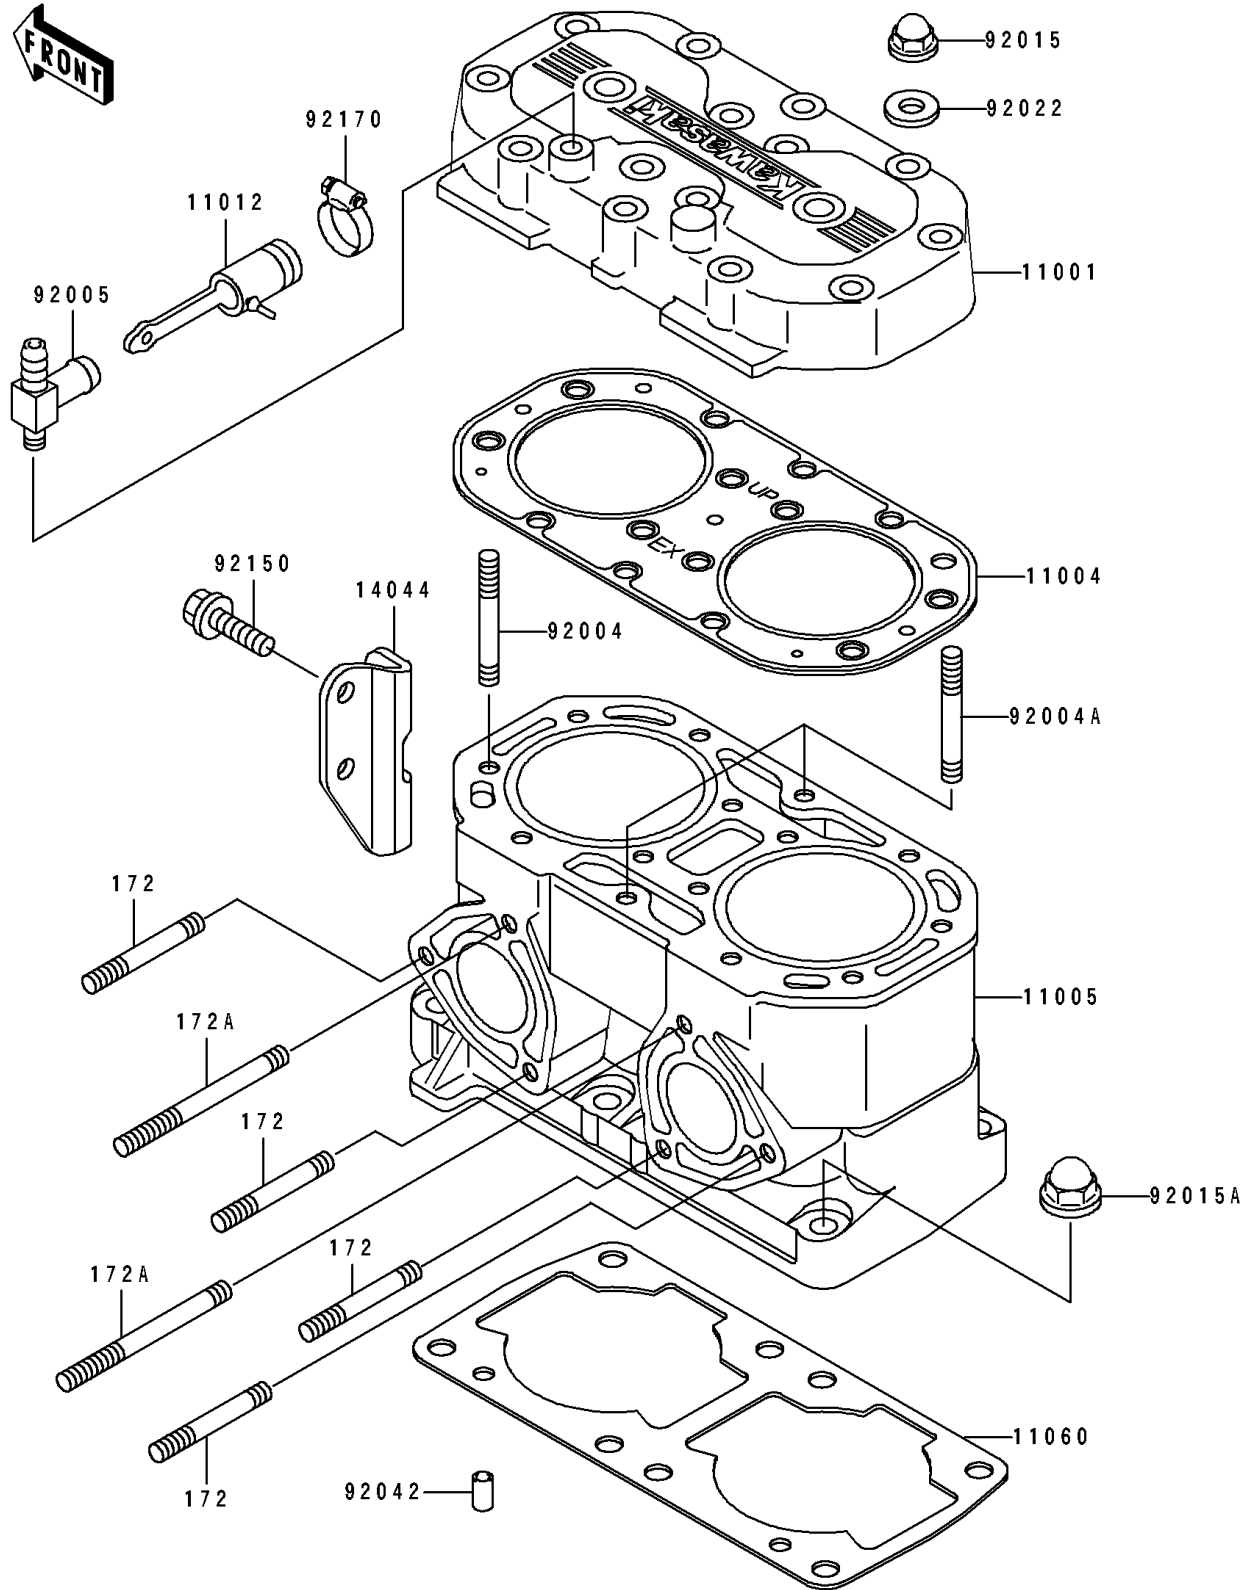

1995 Super Sport XI PARTS DIAGRAM

Cylinder Head/Cylinder

E1110

1995 Super Sport XI PARTS LIST

Cylinder Head/Cylinder

ITEM NAME	PART NUMBER	QUANTITY
HEAD-CYLINDER (Ref # 11001)	11001-3718	1
GASKET-HEAD (Ref # 11004)	11004-3708	1
CYLINDER-ENGINE (Ref # 11005)	11005-3722	1
CAP (Ref # 11012)	11012-3757	1
GASKET,CYLINDER BASE (Ref # 11060)	11060-3711	1
HOLDER-CABLE (Ref # 14044)	14044-3722	1
STUD,8X43 (Ref # 92004)	92004-3715	12
STUD,8X43 (Ref # 92004A)	92004-3719	2
FITTING (Ref # 92005)	92005-3711	1
NUT,CAP,8MM (Ref # 92015)	92015-1371	14
NUT,10MM (Ref # 92015A)	92015-1649	8
WASHER,8.2X18X1.5 (Ref # 92022)	92022-1964	14
PIN,DOWEL,6.3X8X14 (Ref # 92042)	92042-007	2
BOLT,8X16 (Ref # 92150)	92150-3722	2
CLAMP (Ref # 92170)	92170-3729	1
BOLT-STUD (Ref # 172)	172R0830	4
BOLT-STUD,8X75 (Ref # 172A)	172R0875	2