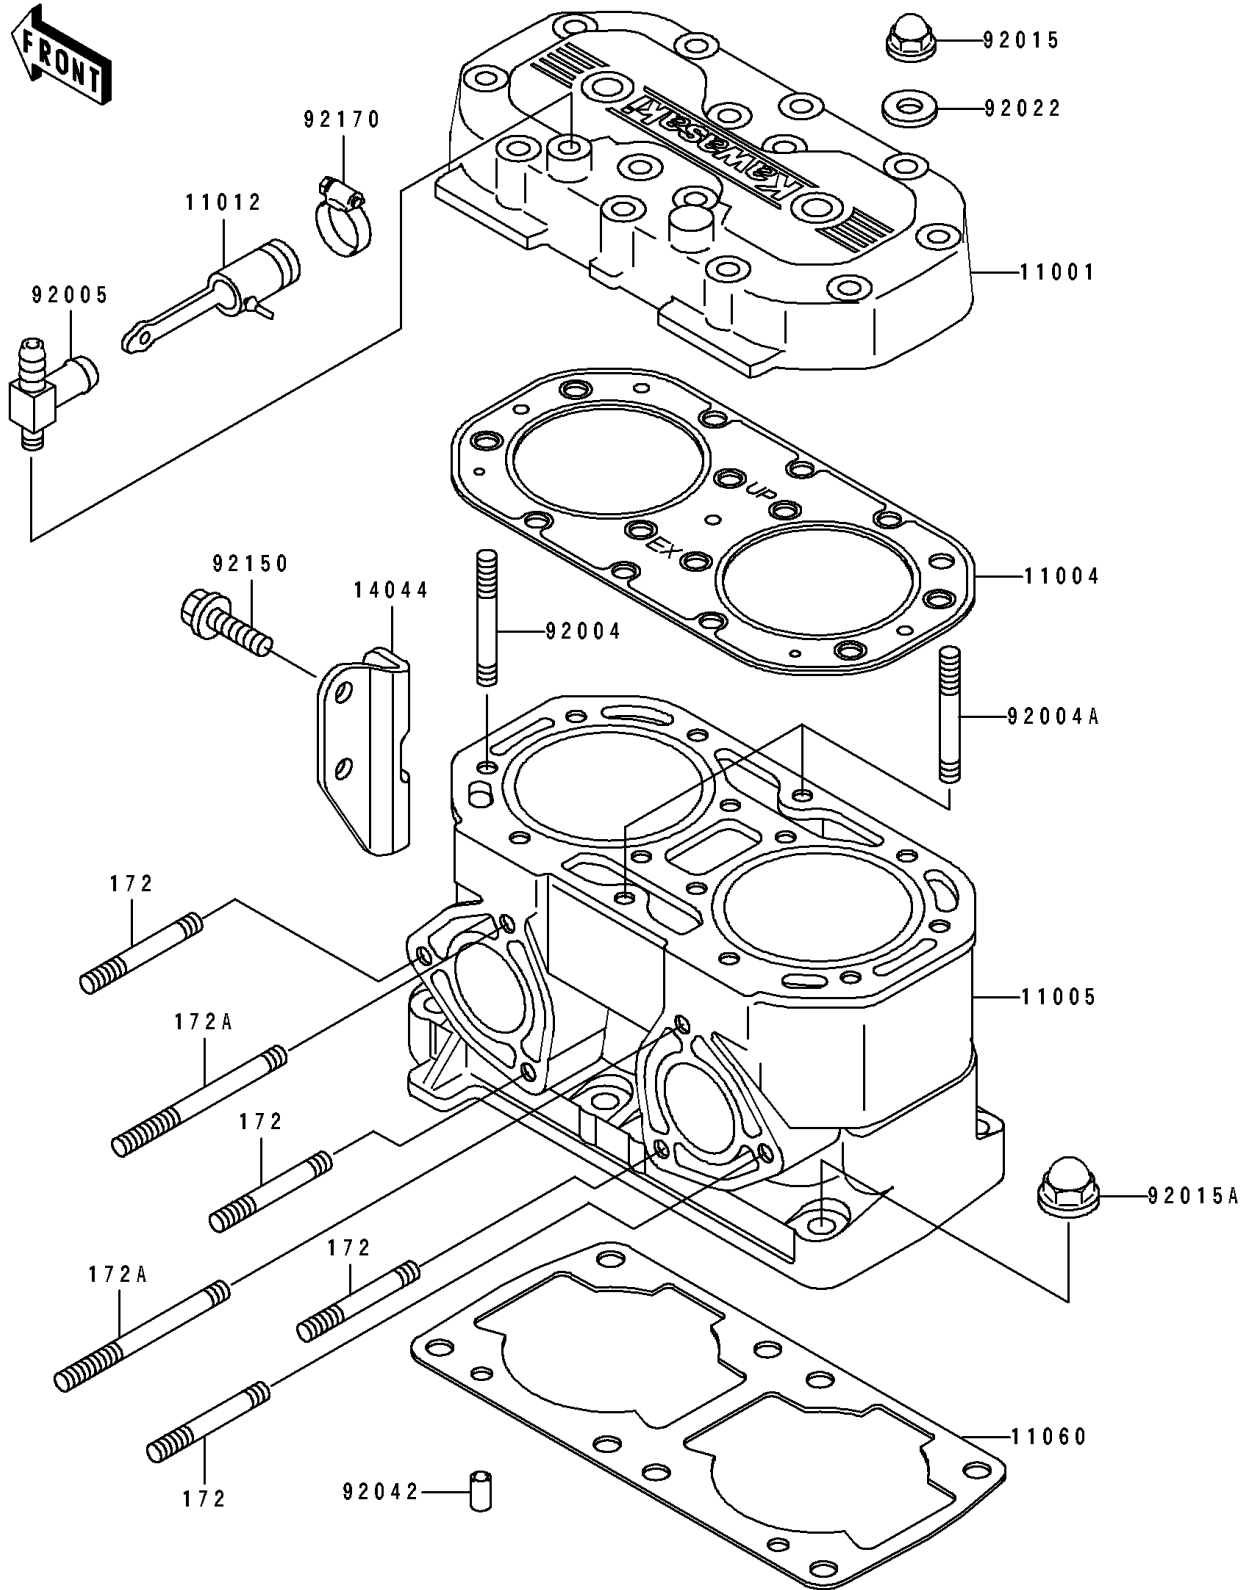

# 1995 Super Sport XI PARTS DIAGRAM

Cylinder Head/Cylinder

E1110

# 1995 Super Sport XI PARTS LIST

## Cylinder Head/Cylinder

ITEM NAME	PART NUMBER	QUANTITY
HEAD-CYLINDER (Ref # 11001)	11001-3718	1
GASKET-HEAD (Ref # 11004)	11004-3708	1
CYLINDER-ENGINE (Ref # 11005)	11005-3722	1
CAP (Ref # 11012)	11012-3757	1
GASKET,CYLINDER BASE (Ref # 11060)	11060-3711	1
HOLDER-CABLE (Ref # 14044)	14044-3722	1
STUD,8X43 (Ref # 92004)	92004-3715	12
STUD,8X43 (Ref # 92004A)	92004-3719	2
FITTING (Ref # 92005)	92005-3711	1
NUT,CAP,8MM (Ref # 92015)	92015-1371	14
NUT,10MM (Ref # 92015A)	92015-1649	8
WASHER,8.2X18X1.5 (Ref # 92022)	92022-1964	14
PIN,DOWEL,6.3X8X14 (Ref # 92042)	92042-007	2
BOLT,8X16 (Ref # 92150)	92150-3722	2
CLAMP (Ref # 92170)	92170-3729	1
BOLT-STUD (Ref # 172)	172R0830	4
BOLT-STUD,8X75 (Ref # 172A)	172R0875	2