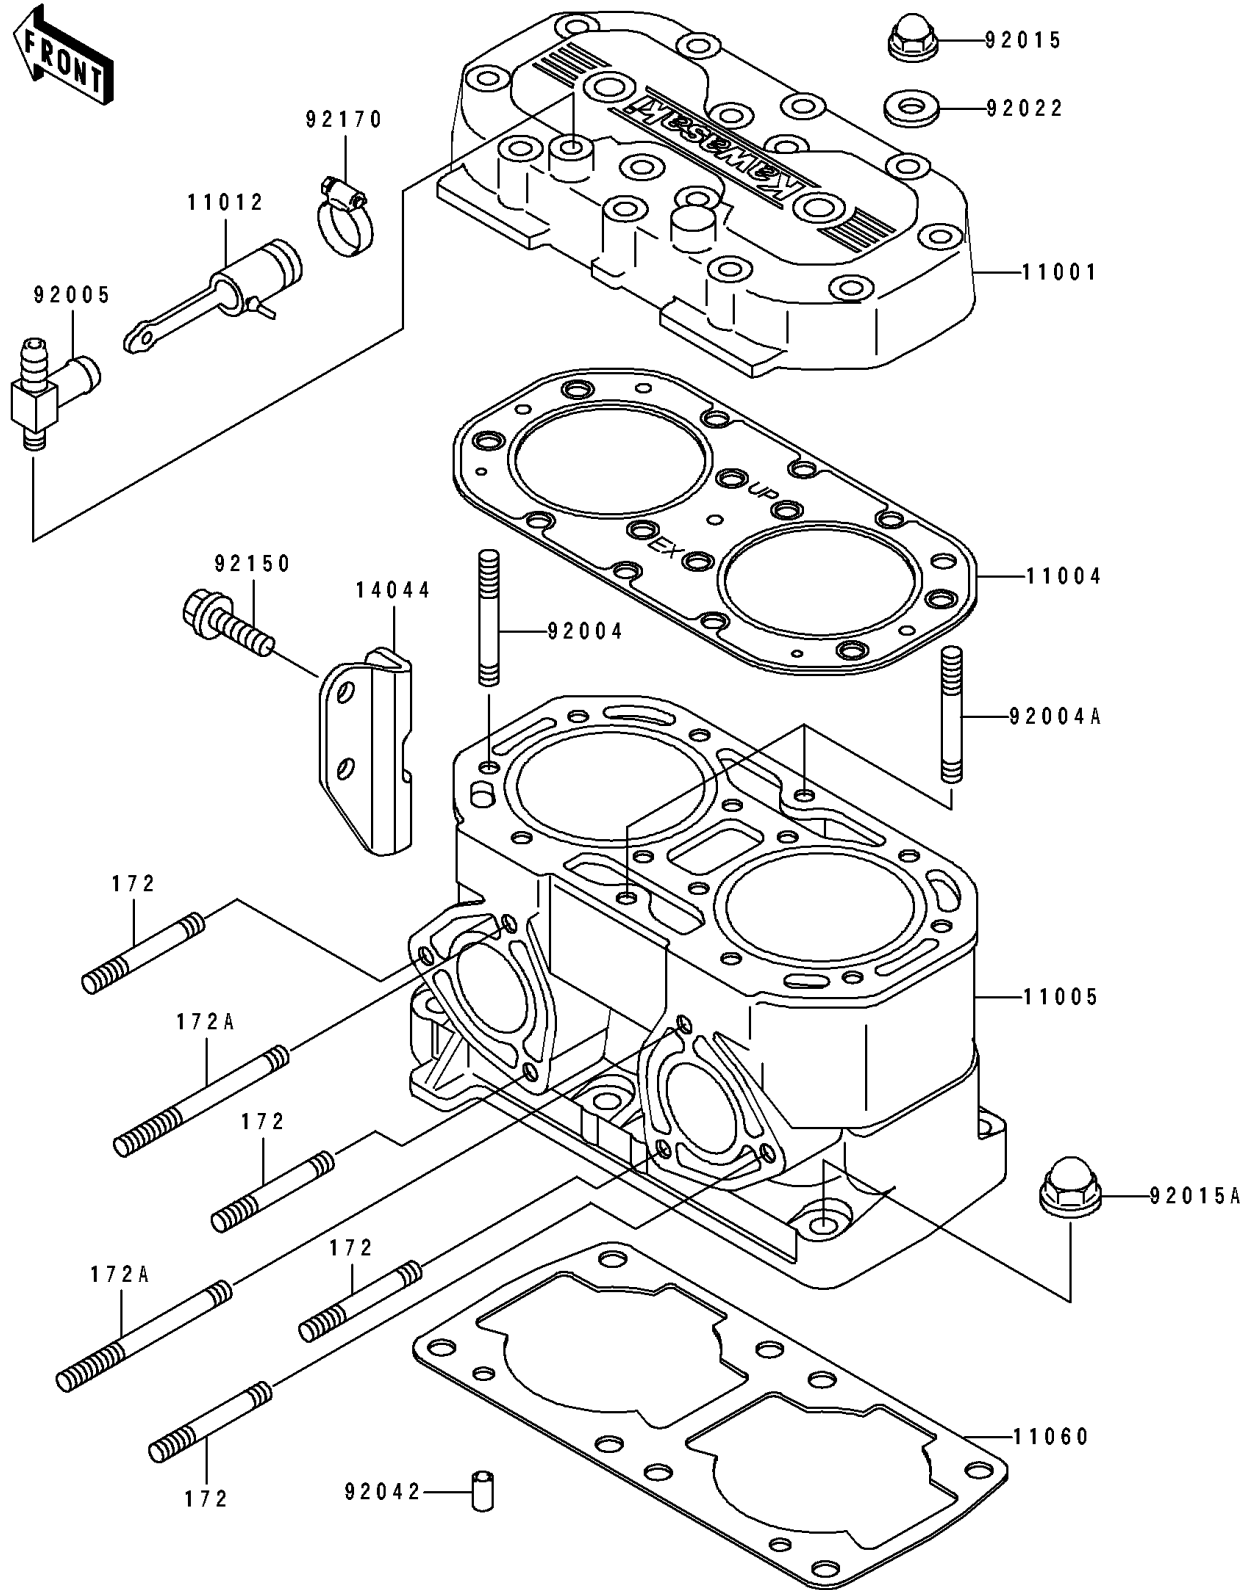

# 1993 Super Sport XI PARTS DIAGRAM

Cylinder Head/Cylinder

E1110

# 1993 Super Sport XI PARTS LIST

## Cylinder Head/Cylinder

ITEM NAME	PART NUMBER	QUANTITY
HEAD-CYLINDER (Ref # 11001)	11001-3718	1
GASKET-HEAD (Ref # 11004)	11004-3708	1
CYLINDER-ENGINE (Ref # 11005)	11005-3722	1
CAP (Ref # 11012)	11012-3757	1
GASKET,CYLINDER BASE (Ref # 11060)	11060-3711	1
HOLDER-CABLE (Ref # 14044)	14044-3722	1
STUD,8X43 (Ref # 92004)	92004-3715	12
STUD,8X43 (Ref # 92004A)	92004-3719	2
FITTING (Ref # 92005)	92005-3711	1
NUT,CAP,8MM (Ref # 92015)	92015-1371	14
NUT,10MM (Ref # 92015A)	92015-1649	8
WASHER,8.2X18X1.5 (Ref # 92022)	92022-1964	14
PIN,DOWEL,6.3X8X14 (Ref # 92042)	92042-007	2
BOLT,8X16 (Ref # 92150)	92150-3722	2
CLAMP (Ref # 92170)	92170-3729	1
BOLT-STUD (Ref # 172)	172R0830	4
BOLT-STUD,8X75 (Ref # 172A)	172R0875	2