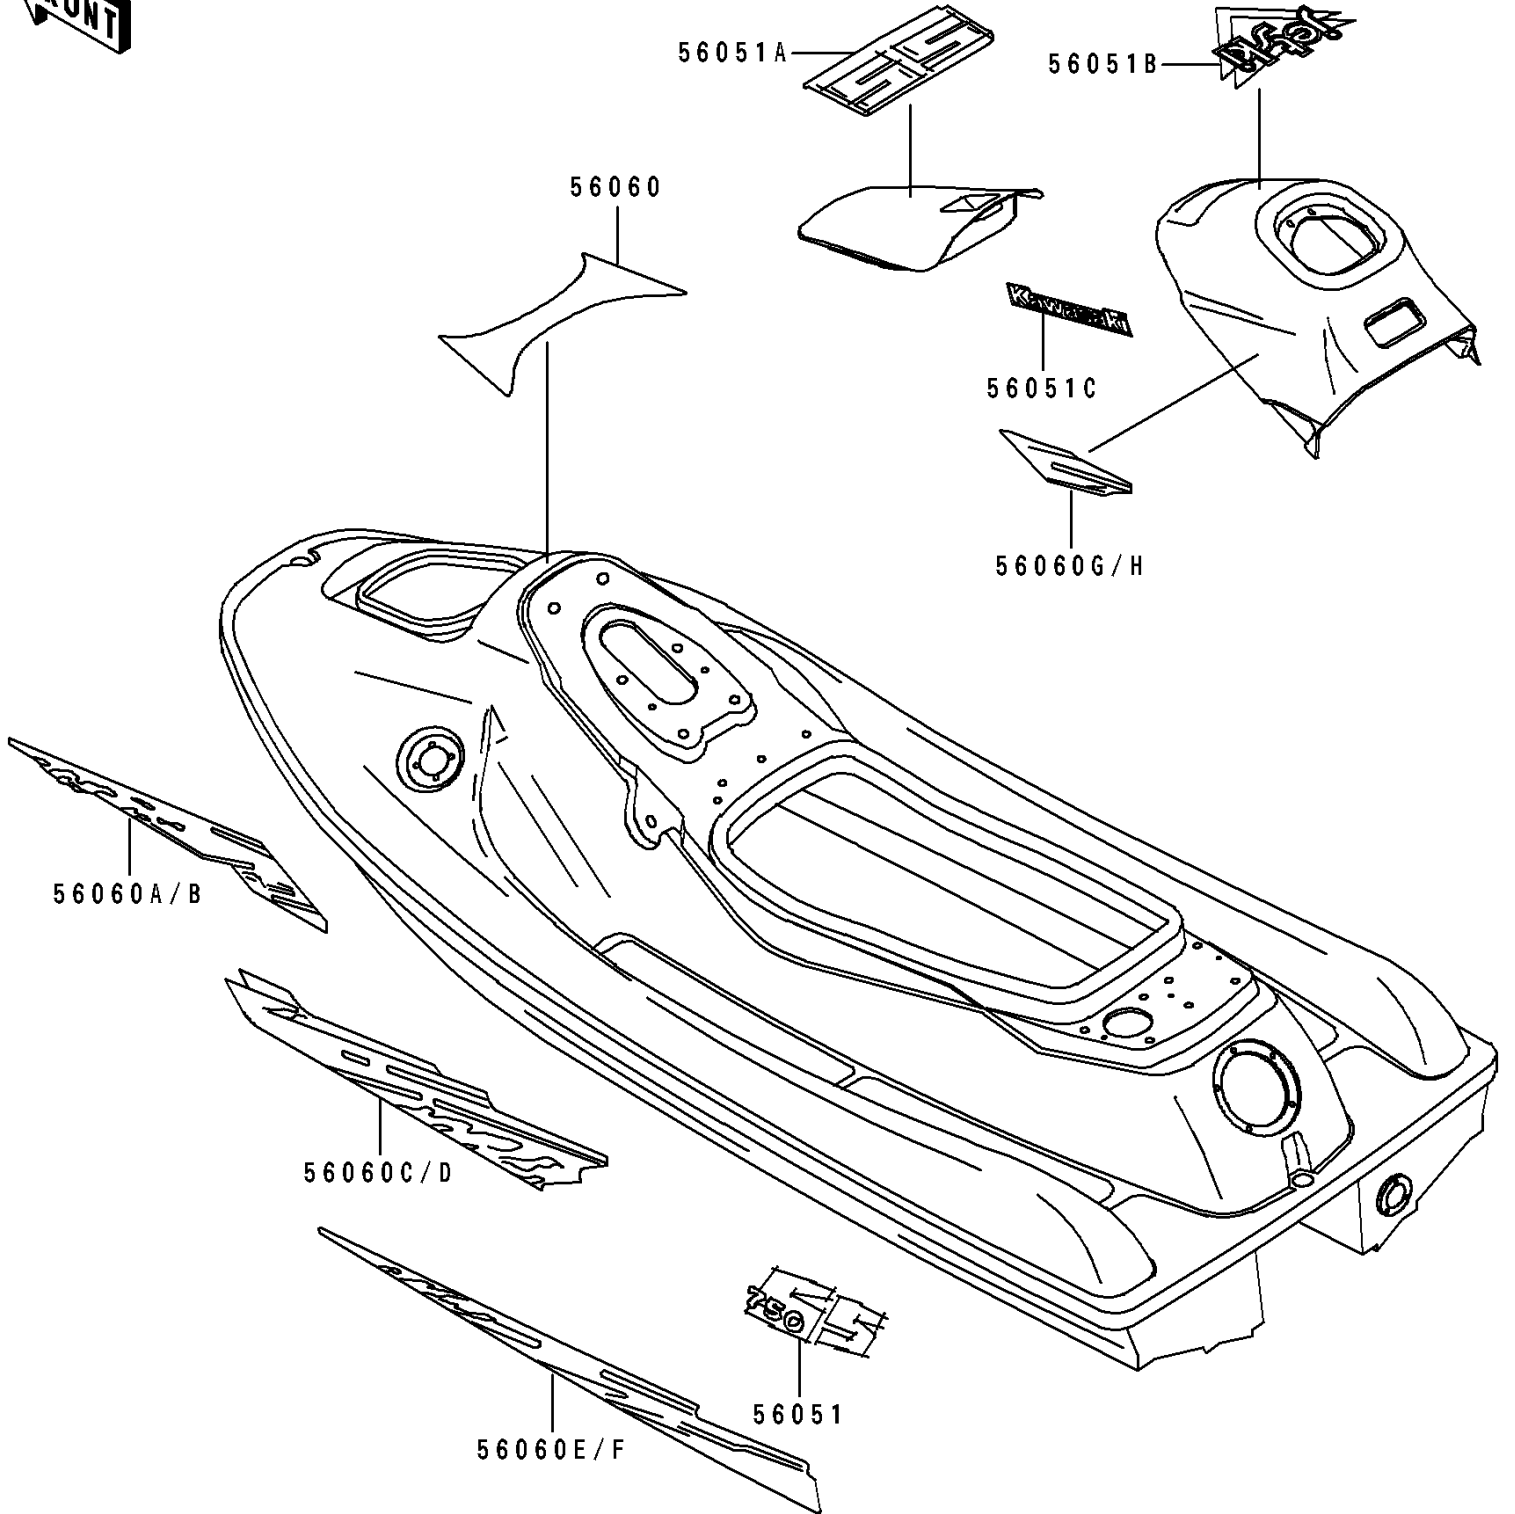

1995 750 SS PARTS DIAGRAM

Decals(JH750-A3/A4)

F3880B

1995 750 SS PARTS LIST

Decals(JH750-A3/A4)

ITEM NAME	PART NUMBER	QUANTITY
MARK,DECK,SS (Ref # 56051)	56051-1020	2
MARK,HATCH COVER,SS (Ref # 56051A)	56051-1021	1
MARK,HANDLE COVER,JET SKI (Ref # 56051B)	56051-1022	1
MARK,KAWASAKI (Ref # 56051C)	56051-1023	2
PATTERN,DECK (Ref # 56060)	56060-1204	1
PATTERN,DECK,FR,LH (Ref # 56060A)	56060-1693	1
PATTERN,DECK,FR,RH (Ref # 56060B)	56060-1694	1
PATTERN,DECK,CNT,LH (Ref # 56060C)	56060-1695	1
PATTERN,DECK,CNT,RH (Ref # 56060D)	56060-1696	1
PATTERN,DECK,RR,LH (Ref # 56060E)	56060-1697	1
PATTERN,DECK,RR,RH (Ref # 56060F)	56060-1698	1
PATTERN,HANDLE COVER,LH (Ref # 56060G)	56060-1699	1
PATTERN,HANDLE COVER,RH (Ref # 56060H)	56060-1700	1