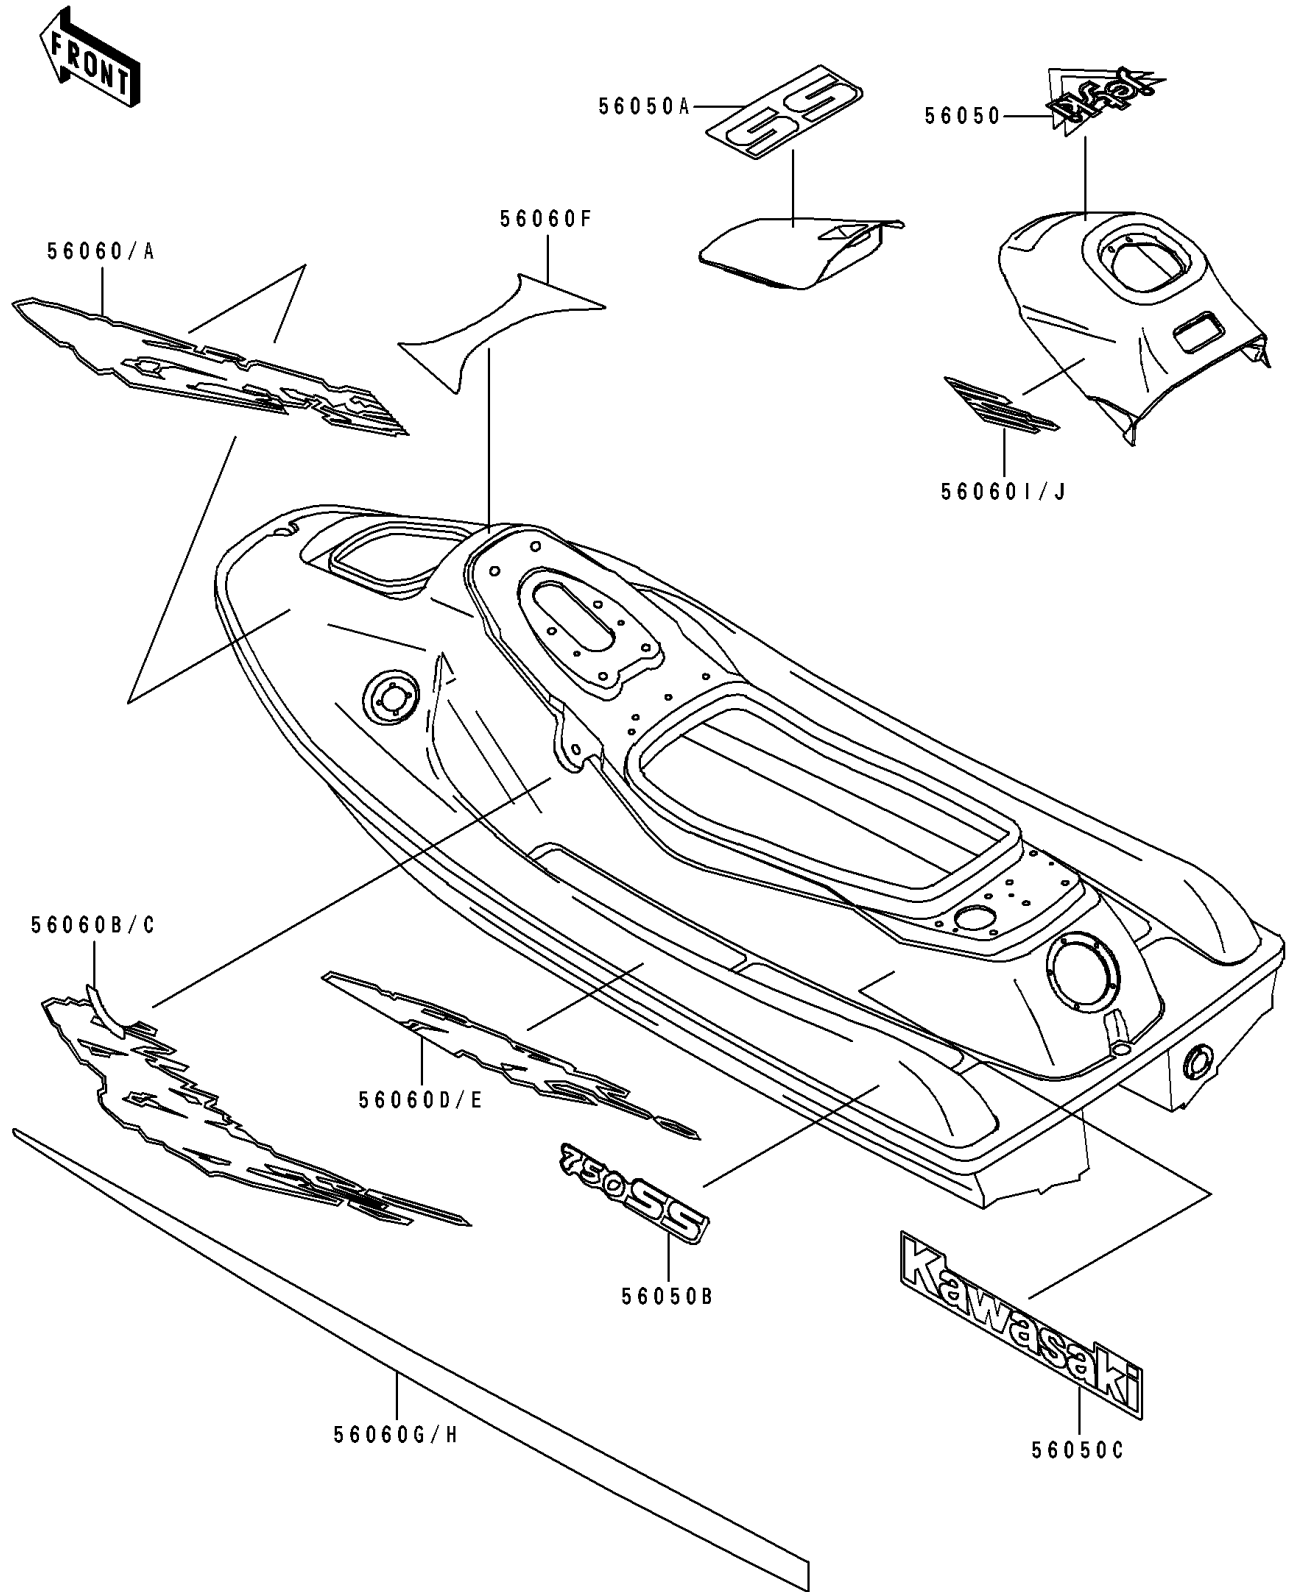

## 1992 750 SS PARTS DIAGRAM

Decals(JH750-A1)

F3880

## 1992 750 SS PARTS LIST

Decals(JH750-A1)

ITEM NAME	PART NUMBER	QUANTITY
MARK,HANDLE COVER,JET SKI (Ref # 56050)	56050-1791	1
MARK,HATCH COVER,SS (Ref # 56050A)	56050-1792	1
MARK,DECK,750 SS (Ref # 56050B)	56050-1793	1
MARK,KAWASAKI (Ref # 56050C)	56050-1794	1
PATTERN,DECK,FR,LH (Ref # 56060)	56060-1168	1
PATTERN,DECK,FR,RH (Ref # 56060A)	56060-1169	1
PATTERN,DECK,CNT,LH (Ref # 56060B)	56060-1170	1
PATTERN,DECK,CNT,RH (Ref # 56060C)	56060-1171	1
PATTERN,DECK,RR,LH (Ref # 56060D)	56060-1172	1
PATTERN,DECK,RR,RH (Ref # 56060E)	56060-1173	1
PATTERN,DECK (Ref # 56060F)	56060-1204	1
PATTERN,HULL,LH (Ref # 56060G)	56060-1205	1
PATTERN,HULL,RH (Ref # 56060H)	56060-1206	1
PATTERN,HANDLE COVER,LH (Ref # 56060I)	56060-1207	1
PATTERN,HANDLE COVER,RH (Ref # 56060J)	56060-1208	1