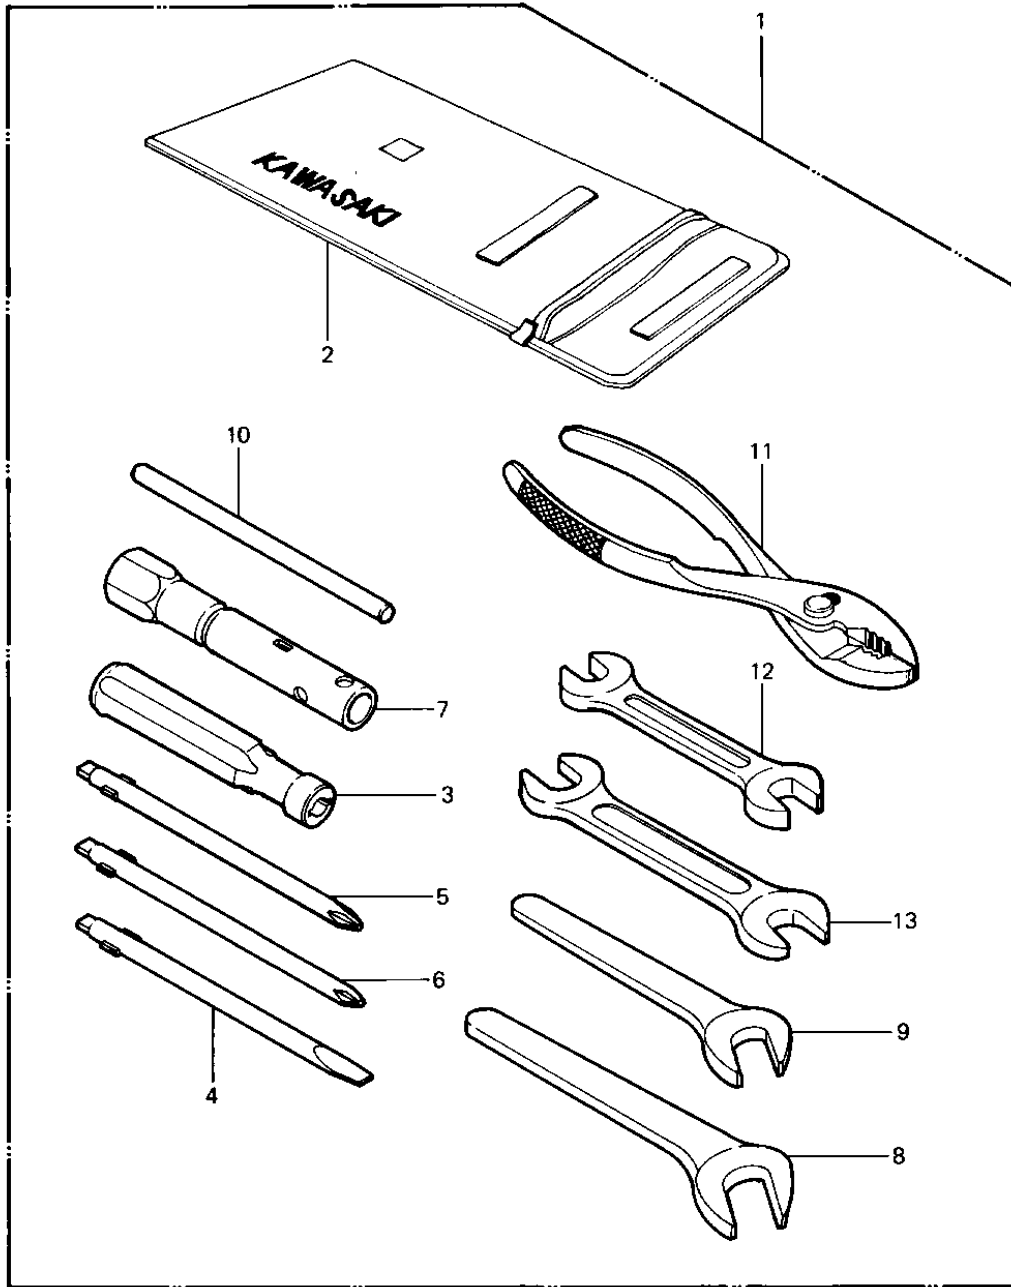

# 1983 KLT200 PARTS DIAGRAM

## 1983 KLT200 PARTS LIST

### OWNER TOOLS

ITEM NAME	PART NUMBER	QUANTITY
TOOLKIT (Ref # 1)	56007-4005	1
BAG,TOOL (Ref # 2)	56008-009	1
GRIP,SCREW DRIVER (Ref # 3)	92106-1001	1
92107-1052 (Canada) (Ref # 4)	92107-007	1
TOOL-DRIVER (Ref # 5)	92107-1052	1
92107-1002 (Canada) (Ref # 6)	92107-008	1
UNAVAILABLE IN PRICE BOOK (Ref # 7)	92110-1001	1
WRENCH,OPEN END,19M/M (Ref # 8)	92110-1004	1
92110-1031 (Canada) (Ref # 9)	92110-1030	1
BAR,SPARK PLUG WRENCH (Ref # 10)	92111-005	1
92112-003 (Canada) (Ref # 11)	92112-005	1
UNAVAILABLE IN PRICE BOOK (Ref # 12)	92126-005	1
UNAVAILABLE IN PRICE BOOK (Ref # 13)	92126-006	1