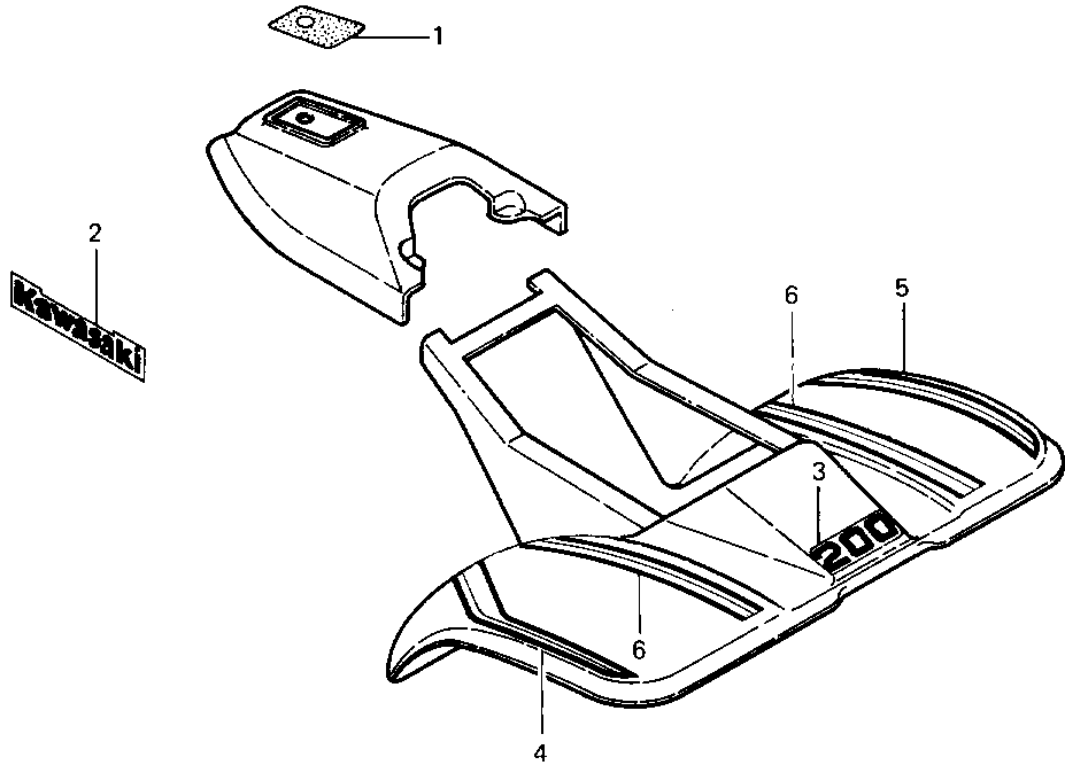

1983 KLT200 PARTS DIAGRAM

LABELS

1983 KLT200 PARTS LIST

LABELS

| ITEM NAME | PART NUMBER | QUANTITY |
|---------------------------------|-------------|----------|
| LABEL-IGNITION PLATE (Ref # 1) | 56030-4001 | 1 |
| EMBLEM KAWASAKI,BLACK (Ref # 2) | 56014-4034 | 2 |
| EMBLEM,KAWASAKI,RED (Ref # 2) | 56014-4033 | 2 |
| MARK 200 BLACK (Ref # 3) | 56018-4018 | 1 |
| MARK 200 RED (Ref # 3) | 56018-4017 | 1 |
| PATTERN FENDER LH,BLK (Ref # 4) | 56027-4132 | 1 |
| PATTERN FENDER,LH,RED (Ref # 4) | 56027-4130 | 1 |
| PATTERN FENDER RH,BLK (Ref # 5) | 56027-4131 | 1 |
| PATTERN FENDER,RH,RED (Ref # 5) | 56027-4129 | 1 |
| PATTERN FENDER,BLACK (Ref # 6) | 56027-4134 | 2 |
| PATTERN FENDER,RED (Ref # 6) | 56027-4133 | 2 |