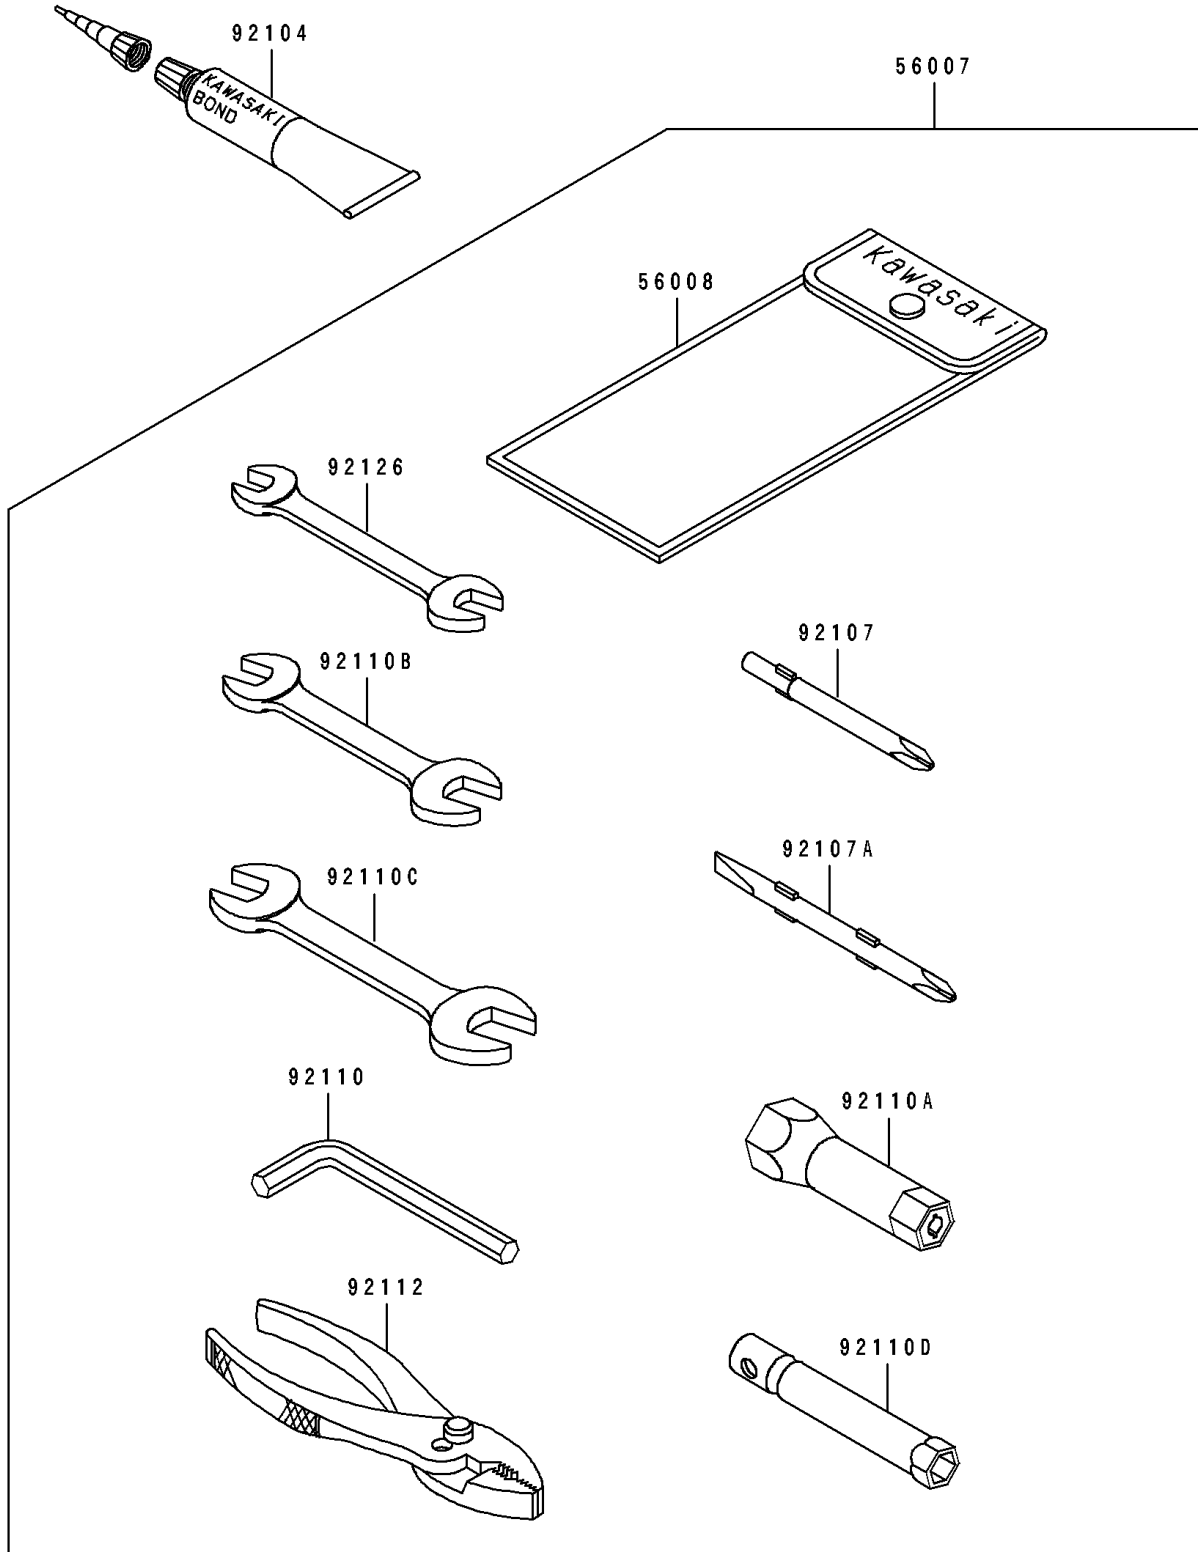

1995 750 SS PARTS DIAGRAM

Owner's Tools

F3182

1995 750 SS PARTS LIST

Owner's Tools

ITEM NAME	PART NUMBER	QUANTITY
TOOL-KIT (Ref # 56007)	56007-3710	1
BAG,TOOL (Ref # 56008)	56008-1007	1
GASKET-LIQUID,TUBE,100G,SILVER (Ref # 92104)	92104-002	AR
TOOL-DRIVER,#3PHILLIPS (Ref # 92107)	92107-005	1
TOOL-DRIVER,#2PHILLIPS&SLOT (Ref # 92107A)	92107-1051	1
TOOL-WRENCH,ALLEN,5MM (Ref # 92110)	92110-1015	1
TOOL-WRENCH,BOX,21MM (Ref # 92110A)	92110-1113	1
TOOL-WRENCH,OPEN END,10X12 (Ref # 92110B)	92110-1152	1
TOOL-WRENCH,OPEN END,14X17 (Ref # 92110C)	92110-1153	1
TOOL-WRENCH,BOX,10MM (Ref # 92110D)	92110-1156	1
TOOL-PLIERS (Ref # 92112)	92112-003	1
TOOL-WRENCH,OPEN END,8X10 (Ref # 92126)	92126-001	1