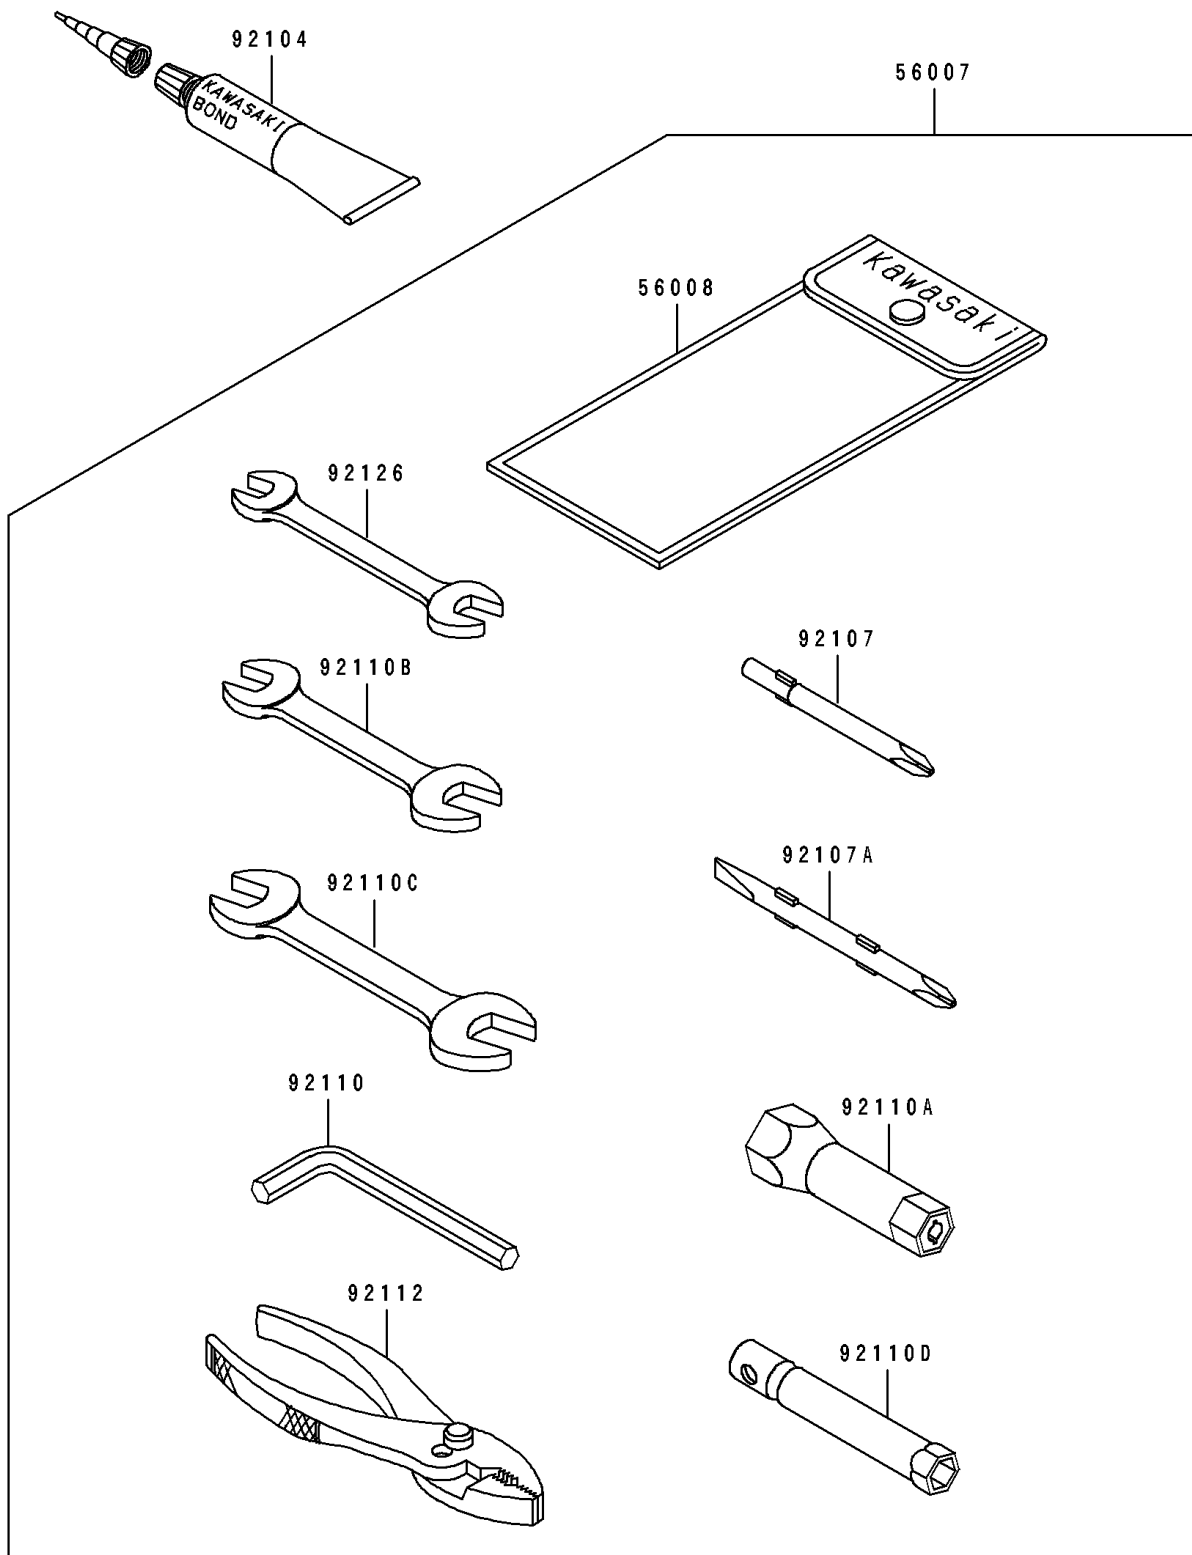

1992 750 SS PARTS DIAGRAM

Owner's Tools

F3182

1992 750 SS PARTS LIST

Owner's Tools

ITEM NAME	PART NUMBER	QUANTITY
TOOL-KIT (Ref # 56007)	56007-3710	1
BAG,TOOL (Ref # 56008)	56008-1007	1
GASKET-LIQUID,TUBE,100G,SILVER (Ref # 92104)	92104-002	1
TOOL-DRIVER,#3PHILLIPS (Ref # 92107)	92107-005	1
TOOL-DRIVER,#2PHILLIPS&SLOT (Ref # 92107A)	92107-1051	1
TOOL-WRENCH,ALLEN,5MM (Ref # 92110)	92110-1015	1
TOOL-WRENCH,BOX,21MM (Ref # 92110A)	92110-1113	1
TOOL-WRENCH,OPEN END,10X12 (Ref # 92110B)	92110-1152	1
TOOL-WRENCH,OPEN END,14X17 (Ref # 92110C)	92110-1153	1
TOOL-WRENCH,BOX,10MM (Ref # 92110D)	92110-1156	1
TOOL-PLIERS (Ref # 92112)	92112-003	1
TOOL-WRENCH,OPEN END,8X10 (Ref # 92126)	92126-001	1