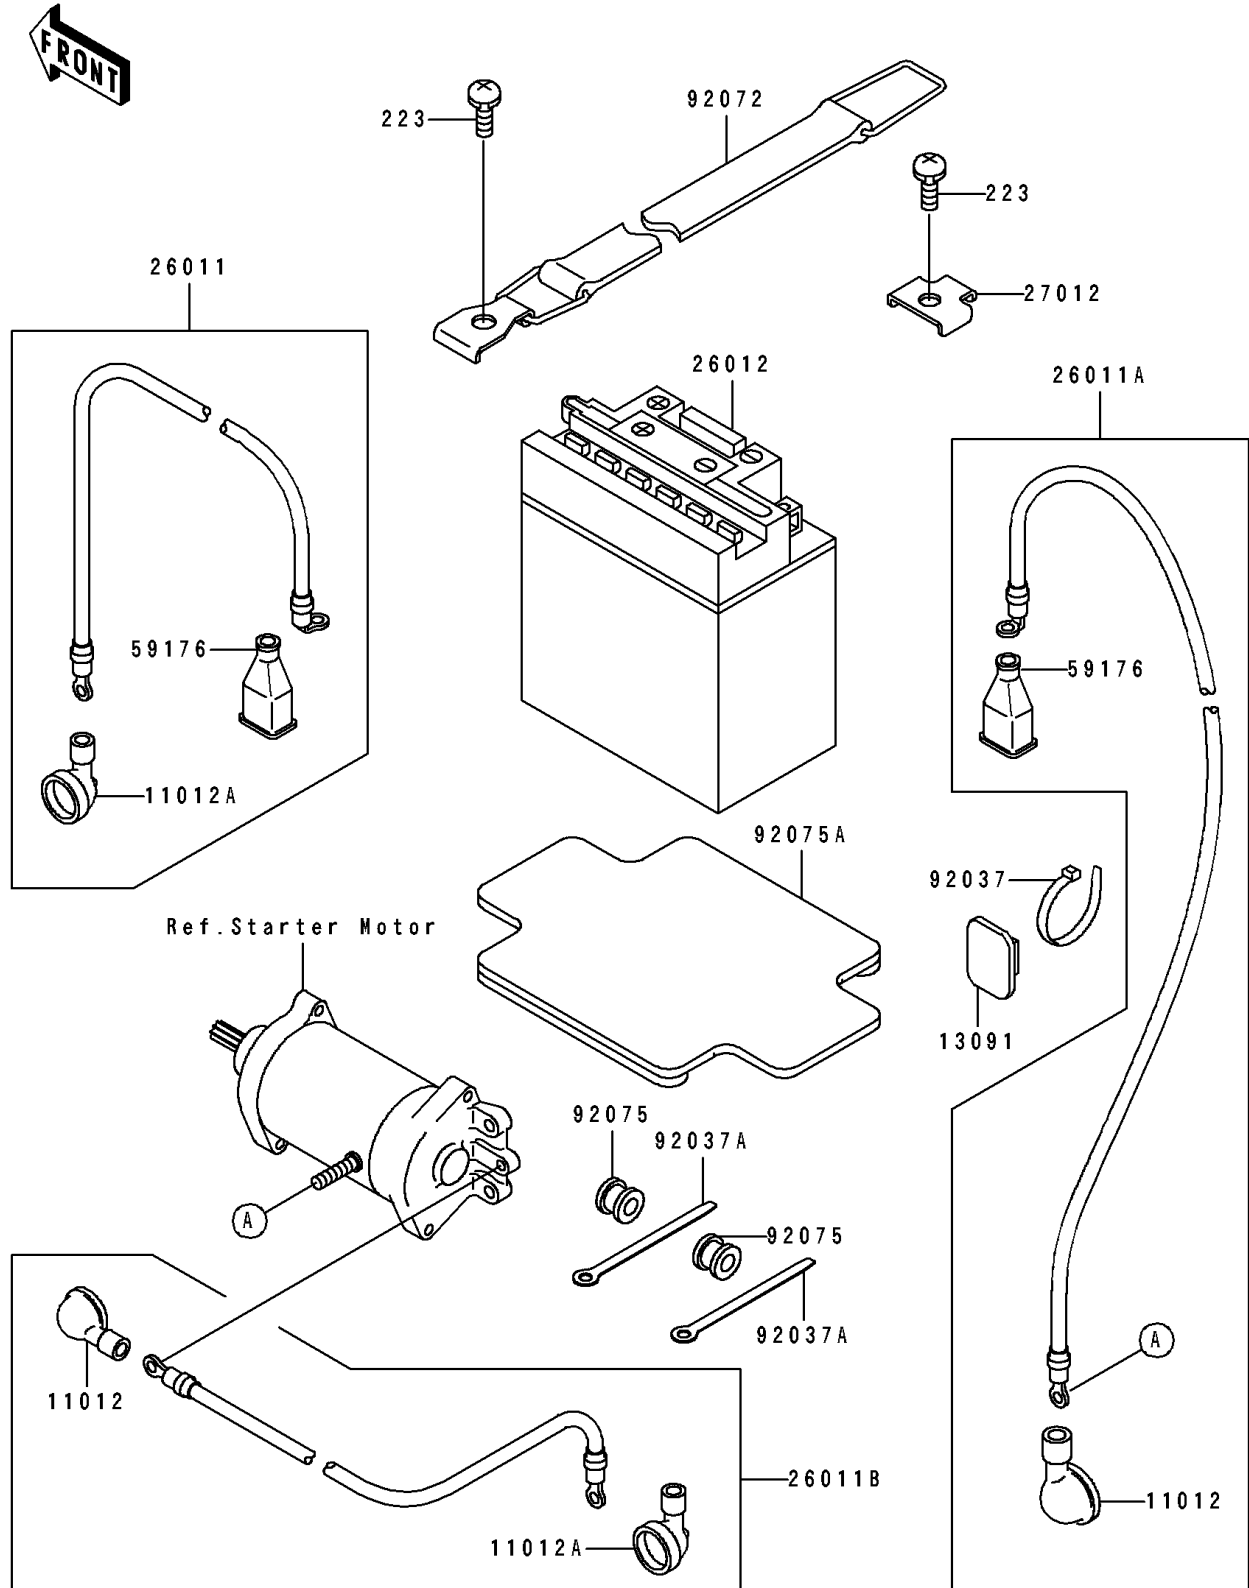

# 1994 750 SS PARTS DIAGRAM

Electrical Equipment

F3181

# 1994 750 SS PARTS LIST

## Electrical Equipment

ITEM NAME	PART NUMBER	QUANTITY
CAP (Ref # 11012)	11012-3004	2
CAP,LEAD WIRE (Ref # 11012A)	11012-3726	2
HOLDER,BAND (Ref # 13091)	13091-3764	1
WIRE-LEAD,RELAY-BATTERY (Ref # 26011)	26011-3795	1
WIRE-LEAD,STARTER-BATTERY (Ref # 26011A)	26011-3796	1
WIRE-LEAD,RELAY-STARTER (Ref # 26011B)	26011-3797	1
BATTERY,YB16CL-B,12V 19AH (Ref # 26012)	26012-3720	1
HOOK (Ref # 27012)	27012-3751	2
CAP.,TERMINAL (Ref # 59176)	59176-501	2
CLAMP (Ref # 92037)	92037-1173	1
CLAMP,L=100 (Ref # 92037A)	92037-3736	2
BAND,BATTERY (Ref # 92072)	92072-3748	2
DAMPER (Ref # 92075)	92075-1650	2
DAMPER,BATTERY (Ref # 92075A)	92075-3714	1
SCREW-PAN-WS-CROS,6X14 (Ref # 223)	223R0614	4