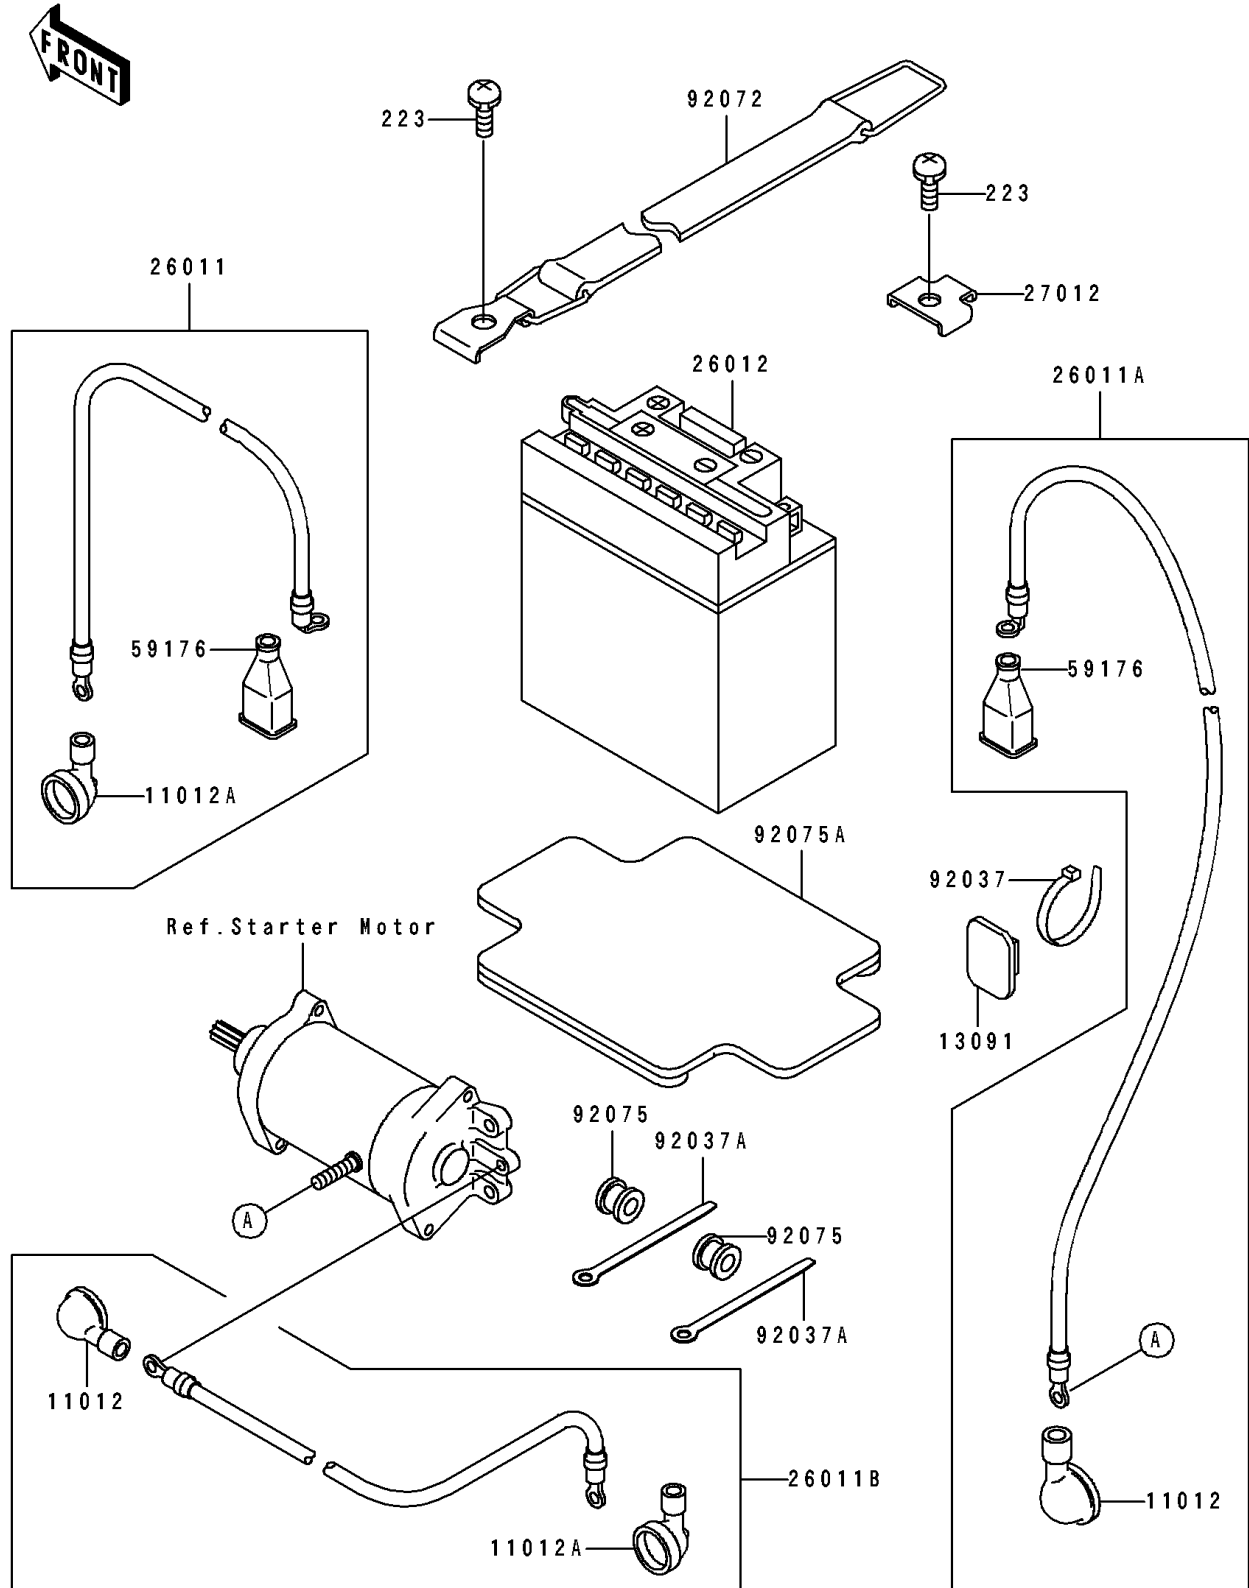

1994 750 SS PARTS DIAGRAM

Electrical Equipment

F3181

1994 750 SS PARTS LIST

Electrical Equipment

ITEM NAME	PART NUMBER	QUANTITY
CAP (Ref # 11012)	11012-3004	2
CAP,LEAD WIRE (Ref # 11012A)	11012-3726	2
HOLDER,BAND (Ref # 13091)	13091-3764	1
WIRE-LEAD,RELAY-BATTERY (Ref # 26011)	26011-3795	1
WIRE-LEAD,STARTER-BATTERY (Ref # 26011A)	26011-3796	1
WIRE-LEAD,RELAY-STARTER (Ref # 26011B)	26011-3797	1
BATTERY,YB16CL-B,12V 19AH (Ref # 26012)	26012-3720	1
HOOK (Ref # 27012)	27012-3751	2
CAP.,TERMINAL (Ref # 59176)	59176-501	2
CLAMP (Ref # 92037)	92037-1173	1
CLAMP,L=100 (Ref # 92037A)	92037-3736	2
BAND,BATTERY (Ref # 92072)	92072-3748	2
DAMPER (Ref # 92075)	92075-1650	2
DAMPER,BATTERY (Ref # 92075A)	92075-3714	1
SCREW-PAN-WS-CROS,6X14 (Ref # 223)	223R0614	4