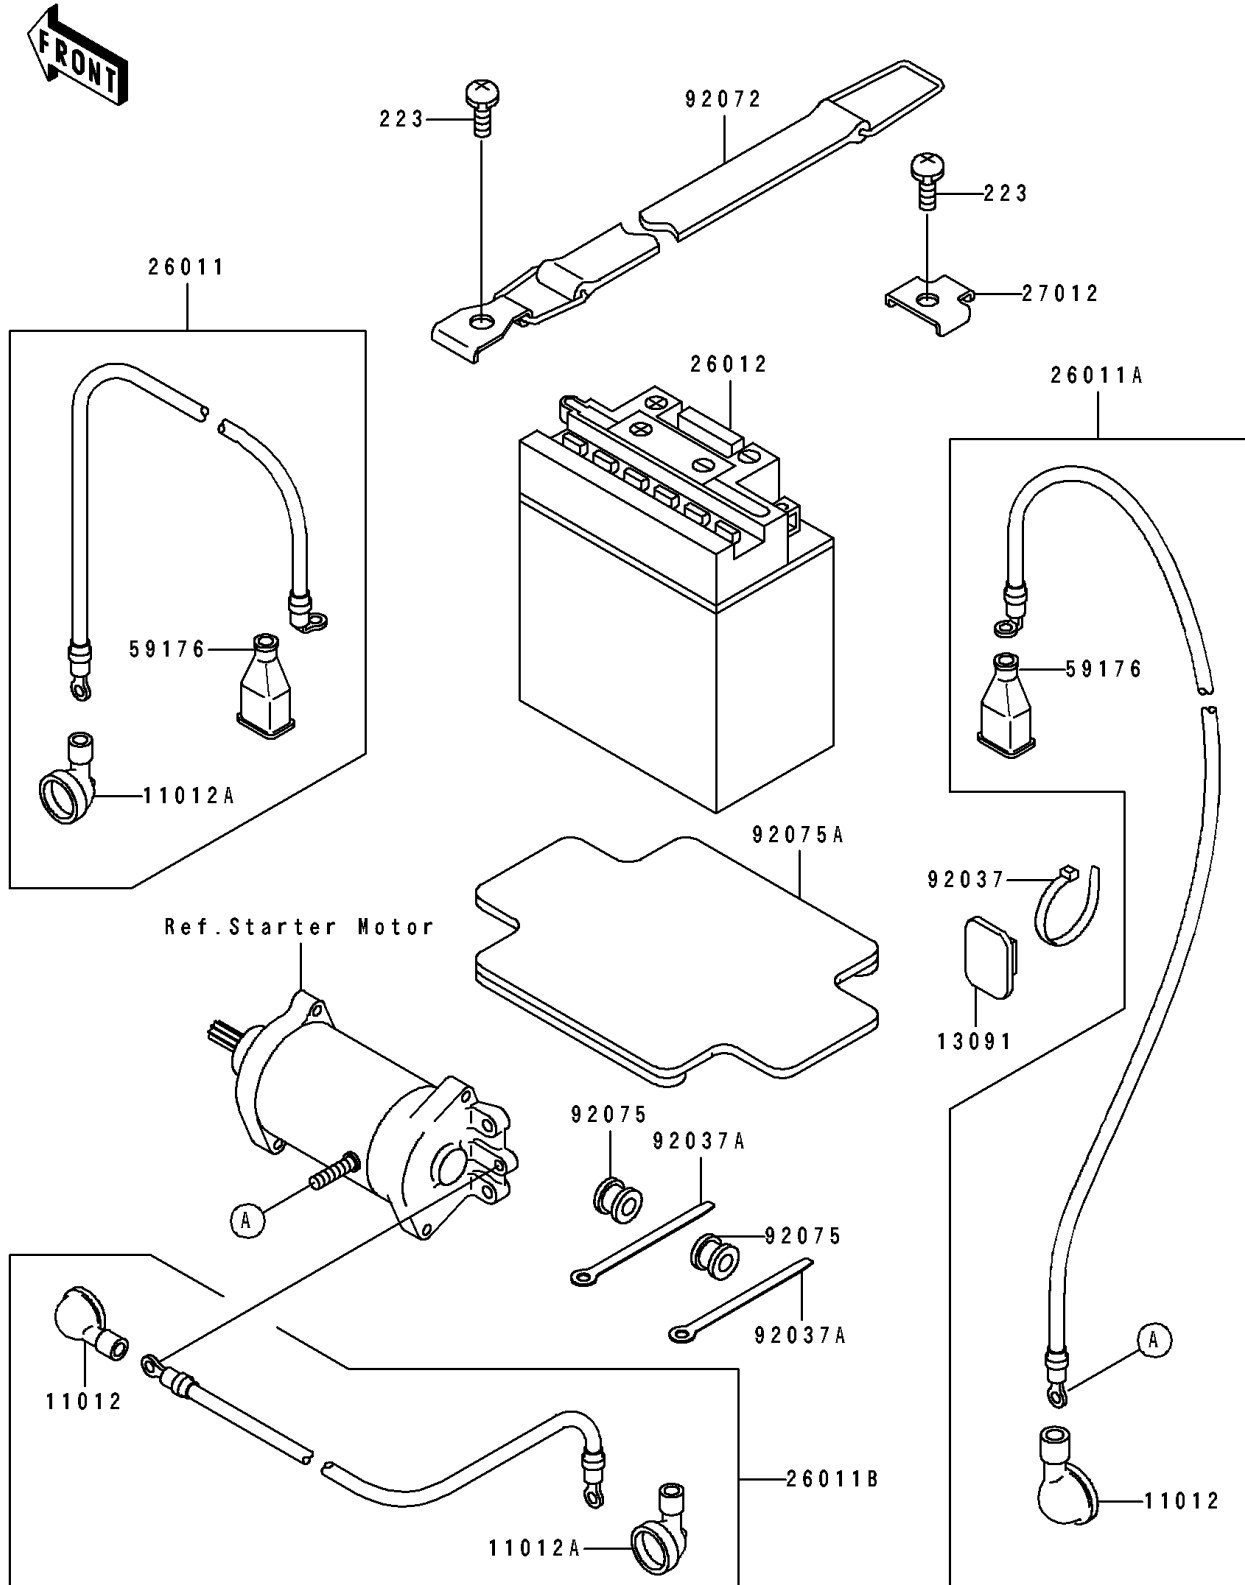

1992 750 SS PARTS DIAGRAM

Electrical Equipment

F3181

1992 750 SS PARTS LIST

Electrical Equipment

ITEM NAME	PART NUMBER	QUANTITY
CAP (Ref # 11012)	11012-3004	1
CAP,LEAD WIRE (Ref # 11012A)	11012-3726	1
HOLDER,BAND (Ref # 13091)	13091-3764	1
WIRE-LEAD,RELAY-BATTERY (Ref # 26011)	26011-3795	1
WIRE-LEAD,STARTER-BATTERY (Ref # 26011A)	26011-3796	1
WIRE-LEAD,RELAY-STARTER (Ref # 26011B)	26011-3797	1
BATTERY,YB16CL-B,12V 19AH (Ref # 26012)	26012-3720	1
HOOK (Ref # 27012)	27012-3751	1
CAP.,TERMINAL (Ref # 59176)	59176-501	1
CLAMP (Ref # 92037)	92037-1173	1
CLAMP,L=100 (Ref # 92037A)	92037-3736	1
BAND,BATTERY (Ref # 92072)	92072-3748	1
DAMPER (Ref # 92075)	92075-1650	1
DAMPER,BATTERY (Ref # 92075A)	92075-3714	1
SCREW-PAN-WS-CROS,6X14 (Ref # 223)	223R0614	1