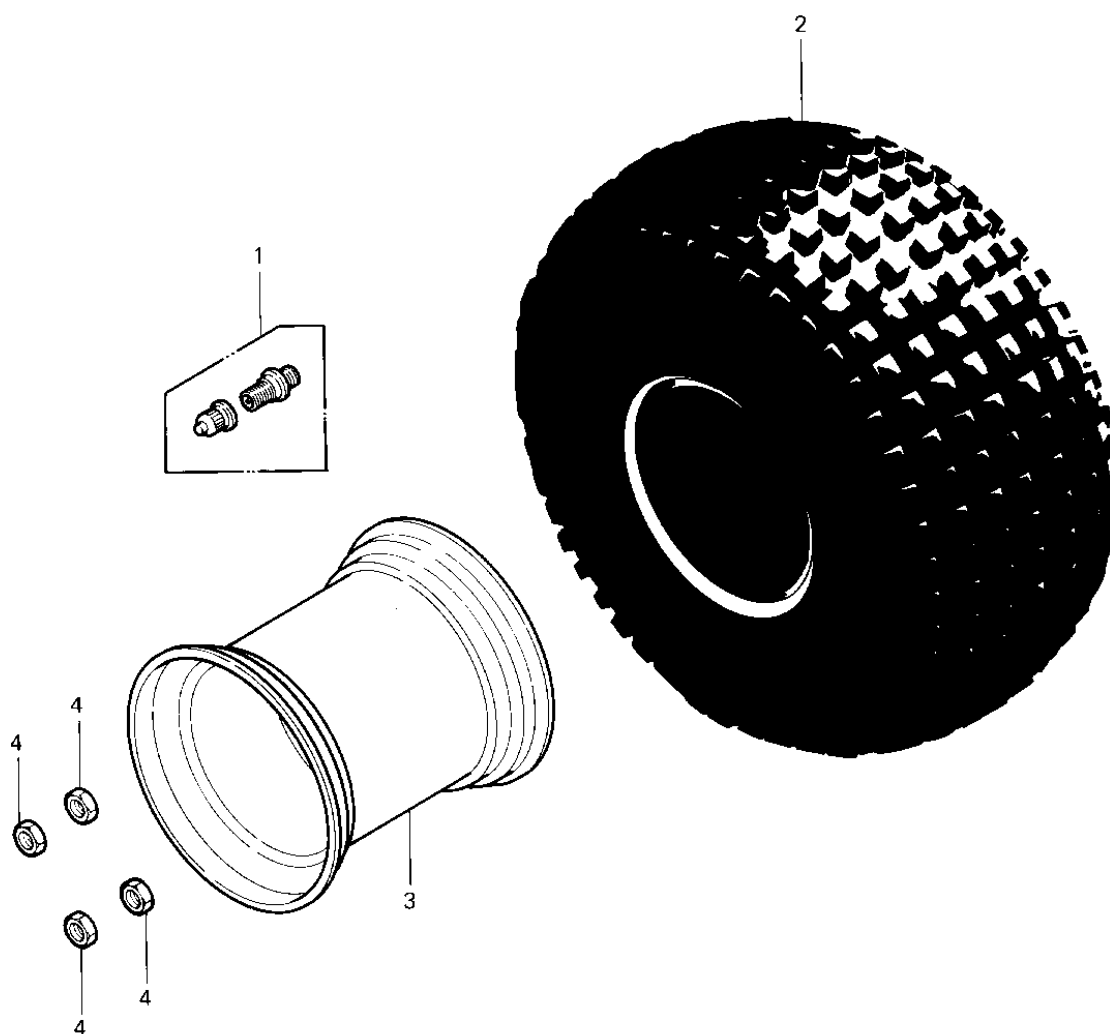

1983 KLT200 PARTS DIAGRAM

WHEELS/TIRES

1983 KLT200 PARTS LIST

WHEELS/TIRES

ITEM NAME	PART NUMBER	QUANTITY
VALVE,TIRE (Ref # 1)	16126-4001	1
TIRE 22X11-8 RADIAL R (Ref # 2)	41002-4018	1
RIM (Ref # 3)	41025-4005	2