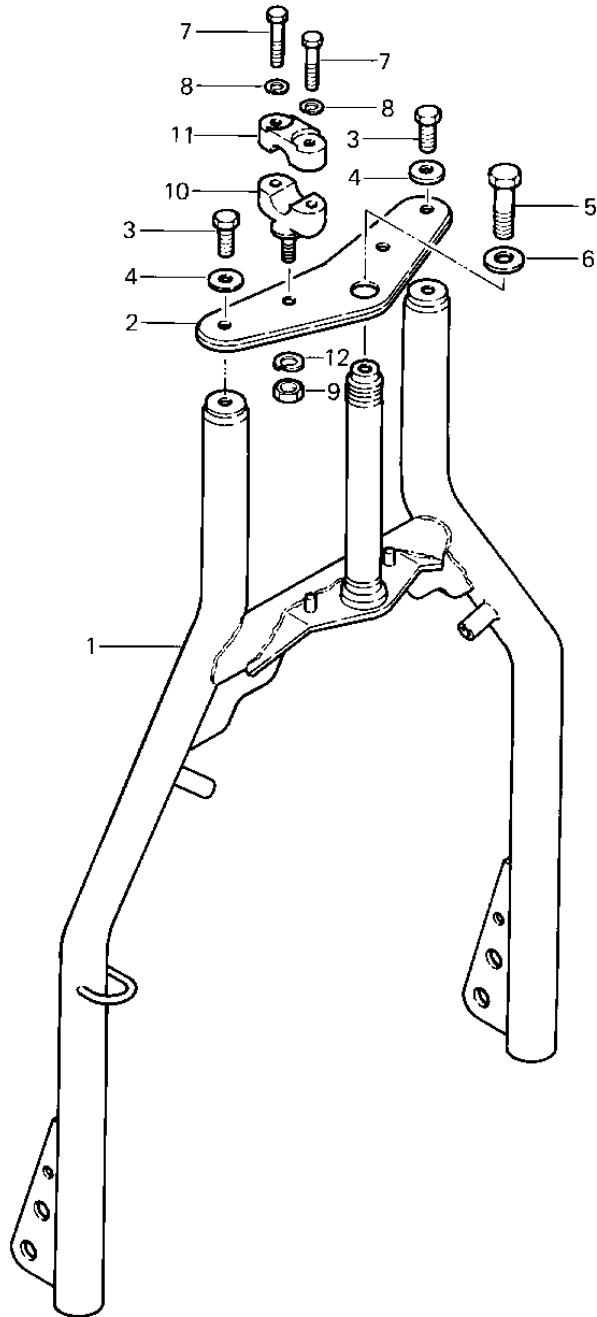

1983 KLT200 PARTS DIAGRAM

FRONT FORK

1983 KLT200 PARTS LIST

FRONT FORK

ITEM NAME	PART NUMBER	QUANTITY
FORK-FRONT,BLACK (Ref # 1)	44001-4009-8G	1
FRONT FORK,RED (Ref # 1)	44001-4009-8R	1
HOLDER-FORK UPPER (Ref # 2)	44039-4003	1
BOLT (Ref # 3)	92001-1742	2
WASHER (Ref # 4)	92022-1381	2
BOLT,STEERING STEM (Ref # 5)	44041-072	1
WASHER,STEERING STEM (Ref # 6)	44043-056	1
BOLT, HEX HEAD, 8 X 35 (Ref # 7)	114B0835	4
WASHER SPRING 8MM (Ref # 8)	461F0800	4
NUT,10MM (Ref # 9)	314B1000	2
HOLDER,HANDLEBAR,BUFF (Ref # 10)	46012-002-80	2
HOLDER UPPER HANDLEBAR (Ref # 11)	46012-004	2
WASHER SPRING 10MM (Ref # 12)	461F1000	2