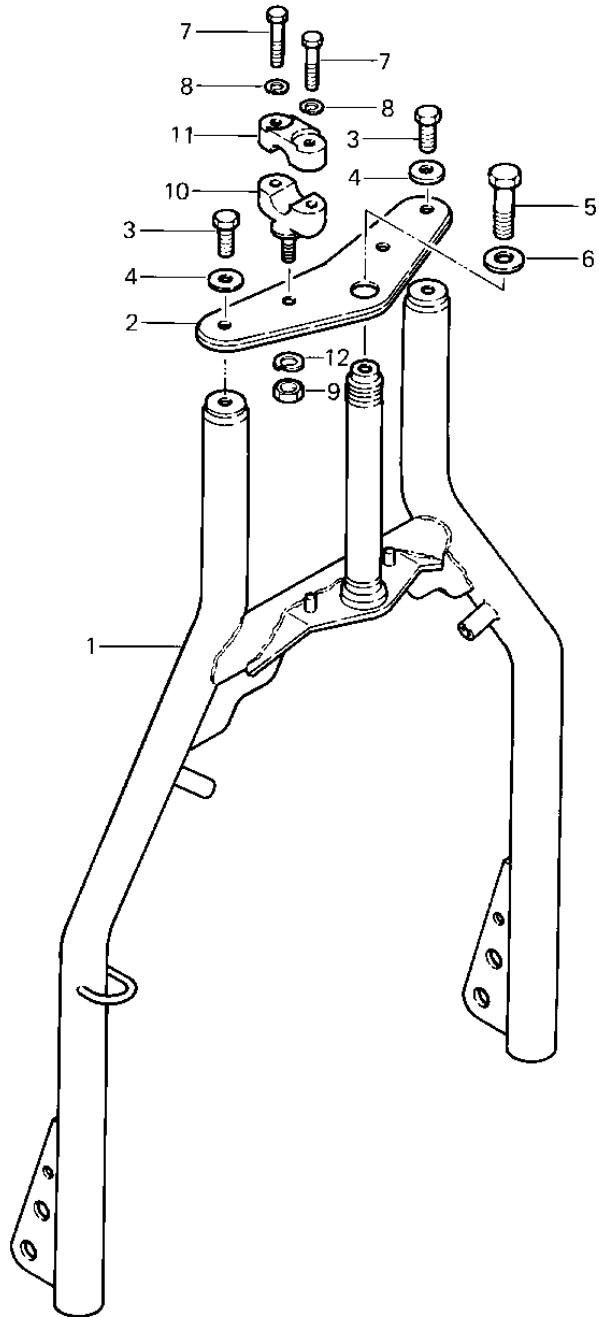

# 1983 KLT200 PARTS DIAGRAM

## FRONT FORK

# 1983 KLT200 PARTS LIST

## FRONT FORK

ITEM NAME	PART NUMBER	QUANTITY
FORK-FRONT,BLACK (Ref # 1)	44001-4009-8G	1
FRONT FORK,RED (Ref # 1)	44001-4009-8R	1
HOLDER-FORK UPPER (Ref # 2)	44039-4003	1
BOLT (Ref # 3)	92001-1742	2
WASHER (Ref # 4)	92022-1381	2
BOLT,STEERING STEM (Ref # 5)	44041-072	1
WASHER,STEERING STEM (Ref # 6)	44043-056	1
BOLT, HEX HEAD, 8 X 35 (Ref # 7)	114B0835	4
WASHER SPRING 8MM (Ref # 8)	461F0800	4
NUT,10MM (Ref # 9)	314B1000	2
HOLDER,HANDLEBAR,BUFF (Ref # 10)	46012-002-80	2
HOLDER UPPER HANDLEBAR (Ref # 11)	46012-004	2
WASHER SPRING 10MM (Ref # 12)	461F1000	2