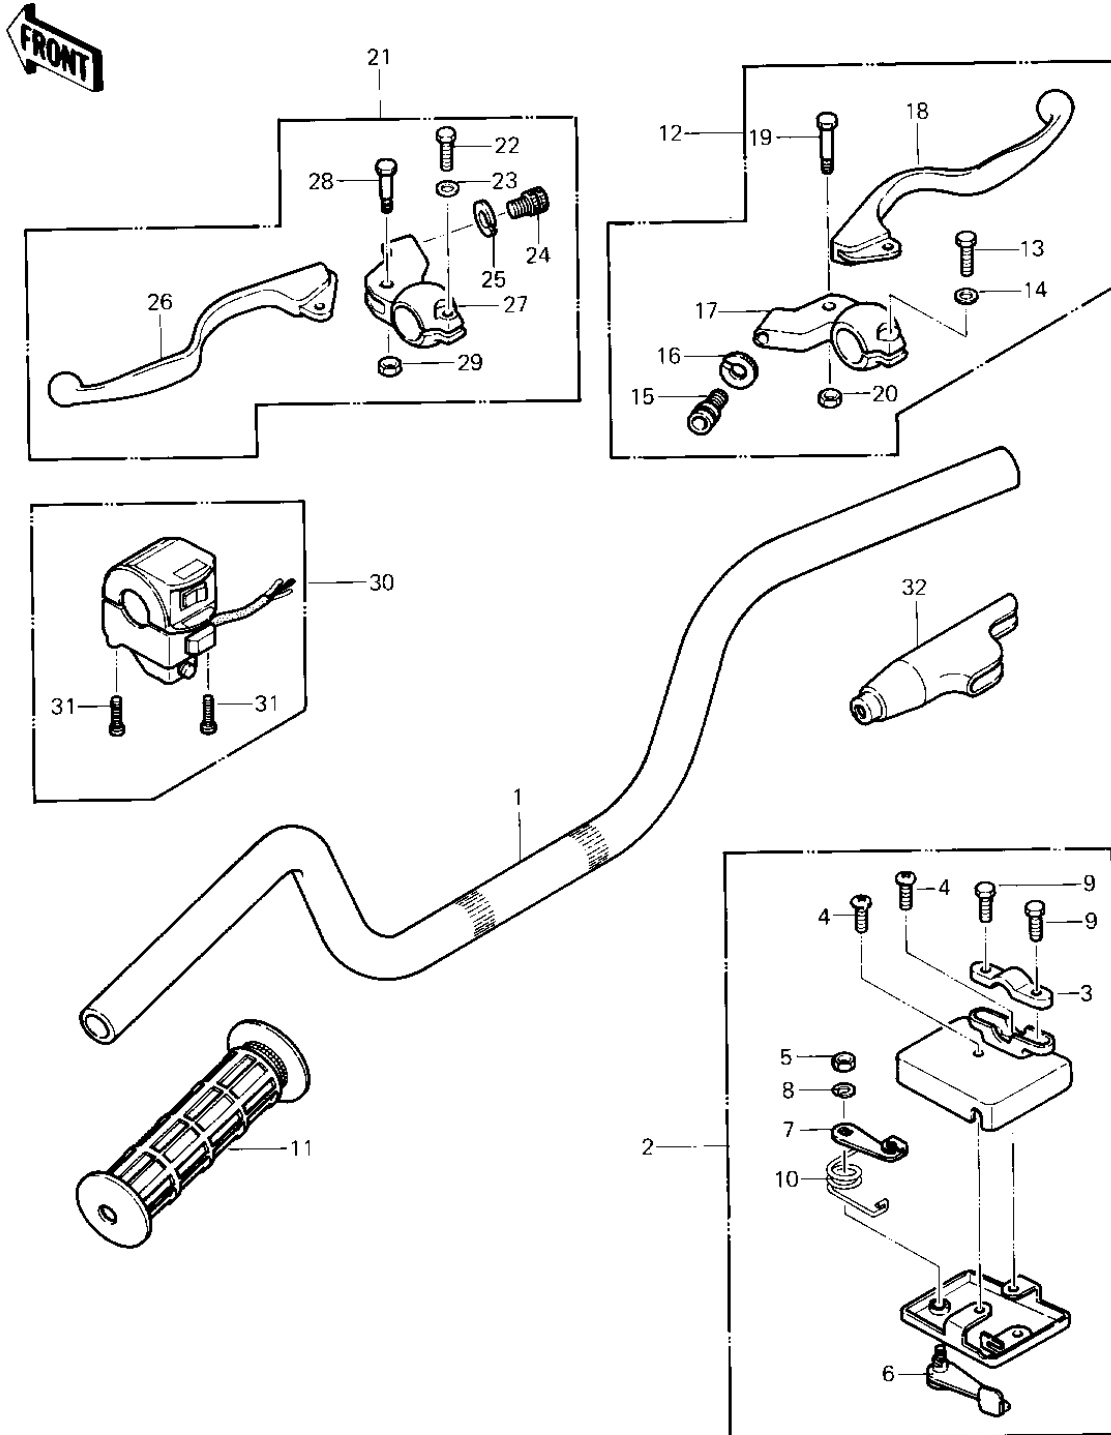

# 1983 KLT200 PARTS DIAGRAM

## HANDLEBAR

# 1983 KLT200 PARTS LIST

## HANDLEBAR

ITEM NAME	PART NUMBER	QUANTITY
HANDLEBAR (Ref # 1)	46003-4004	1
LEVER-ASSY-THROTTLE (Ref # 2)	39074-4001	1
HOLDER,THROTTLE LEVER (Ref # 3)	13091-4002	1
SCREW PAN HEAD 6X10 (Ref # 4)	220B0610	2
NUT 6MM (Ref # 5)	311B0600	1
LEVER THROTTLE INNER (Ref # 6)	39075-4002	1
LEVER THROTTLE INNER (Ref # 7)	39075-4002	1
WASHER SPRING 6MM (Ref # 8)	461F0600	1
BOLT HEX HEAD (Ref # 9)	92001-4011	2
SPRING RETURN (Ref # 10)	92081-4007	1
GRIP,RH (Ref # 11)	46075-4003	2
LEVER ASSY,FRONT BRK (Ref # 12)	46076-1010	1
BOLT HEX HEAD 6X25 (Ref # 13)	110N0625	1
WASHER PLAIN 6MM (Ref # 14)	410B0600	1
SCREW CABLE ADJUST (Ref # 15)	46055-003	1
LEVER FRONT BRAKE (Ref # 16)	46058-005	1
HOLDER, FRONT BRAKE LEVER (Ref # 17)	46060-011-21	1
LEVER, BRAKE (Ref # 18)	46092-1014	1
BOLT,HEX HEAD,5X22 (Ref # 19)	92007-046	1
NUT-LOCK,5MM (Ref # 20)	92019-014	1
LEVER ASSY, CLUTCH (Ref # 21)	46076-1011	1
BOLT HEX HEAD 6X25 (Ref # 22)	110N0625	1
WASHER PLAIN 6MM (Ref # 23)	410B0600	1
SCREW CABLE ADJUST (Ref # 24)	46055-003	1
NUT-LOCK (Ref # 25)	46056-005	1
LEVER,CLUTCH (Ref # 26)	46092-1015	1
HOLDER,CL LEVER,F.BLK (Ref # 27)	46094-015-21	1
BOLT,HEX HEAD,5X22 (Ref # 28)	92007-046	1
NUT-LOCK,5MM (Ref # 29)	92019-014	1