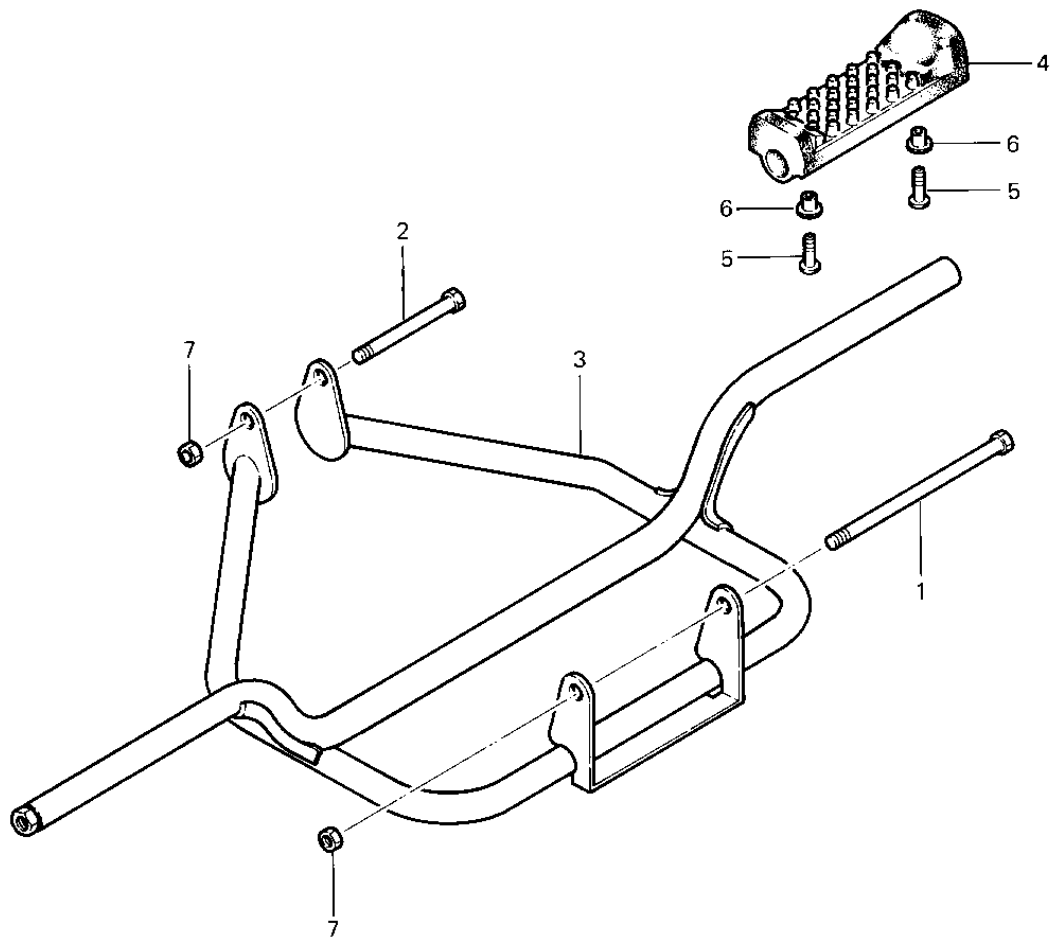

# 1983 KLT200 PARTS DIAGRAM

# 1983 KLT200 PARTS LIST

## FOOTRESTS

ITEM NAME	PART NUMBER	QUANTITY
BOLT,8X115 (Ref # 1)	114B08115	1
BOLT-SMALL-UPSET (Ref # 2)	115B0865	1
HOLDER STEP (Ref # 3)	34003-4011	1
STEP (Ref # 4)	34028-4005	2
SCREW (Ref # 5)	92009-4004	4
COLLAR,L=5 (Ref # 6)	92027-4020	4
NUT,LOCK,8MM (Ref # 7)	92015-1124	2