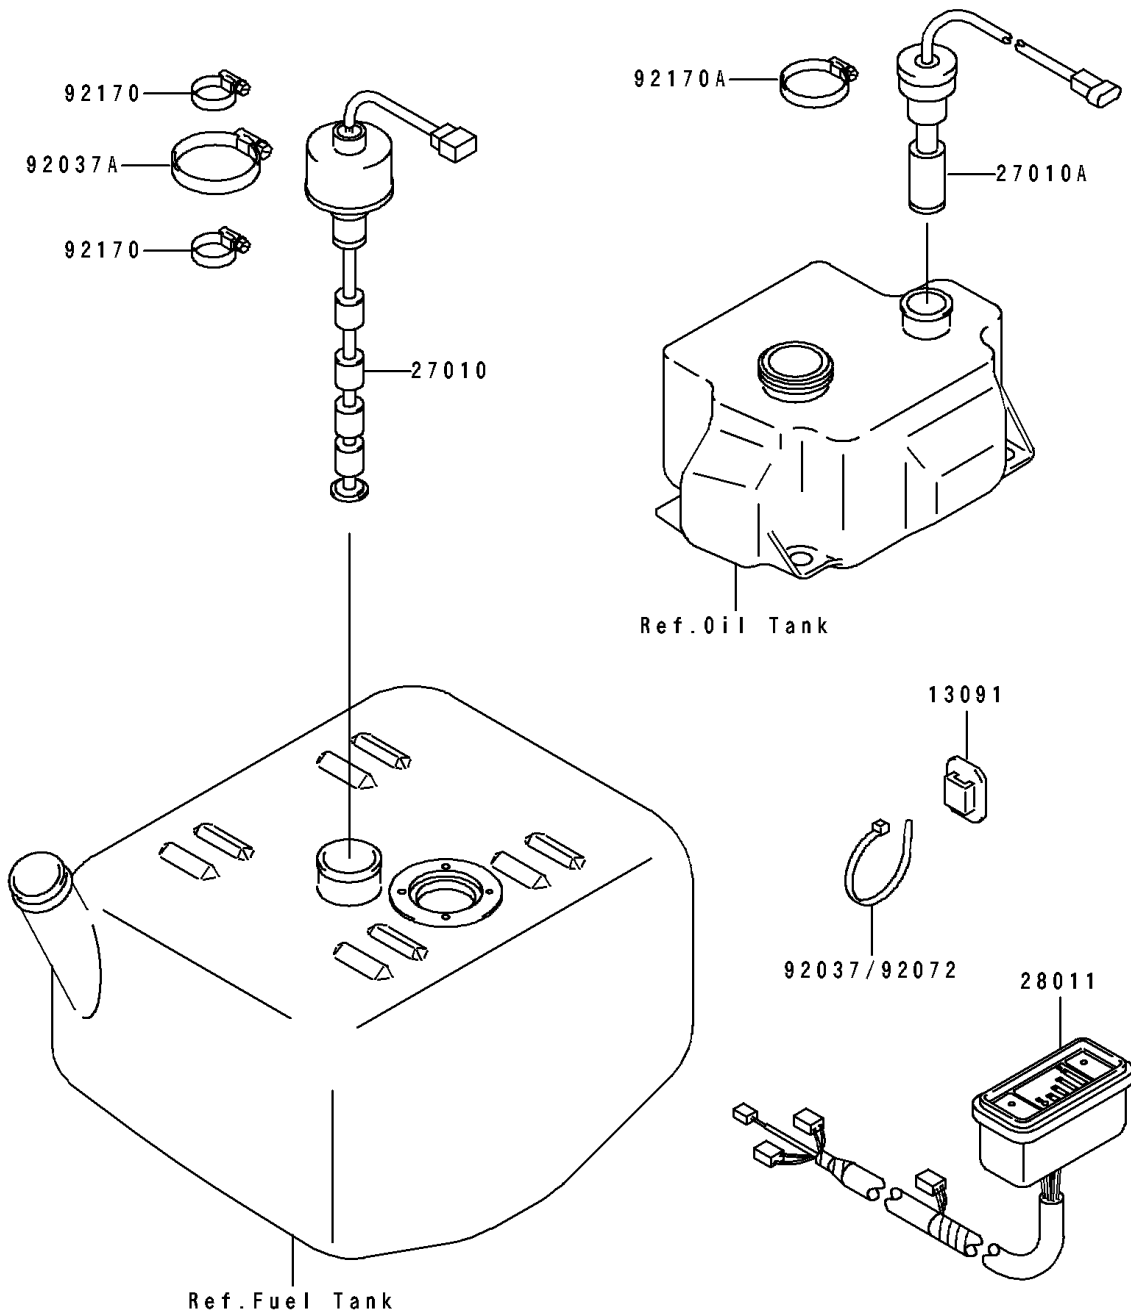

1995 750 SS PARTS DIAGRAM

Meters

F3179

1995 750 SS PARTS LIST

Meters

ITEM NAME	PART NUMBER	QUANTITY
HOLDER,BAND (Ref # 13091)	13091-3764	6
SWITCH,FUEL LEVEL (Ref # 27010)	27010-3727	1
SWITCH,OIL LEVEL (Ref # 27010A)	27010-3729	1
METER,FUEL (Ref # 28011)	28011-3702	1
CLAMP (Ref # 92037)	92037-1173	2
CLAMP (Ref # 92037A)	92037-3009	1
BAND (Ref # 92072)	92072-3778	5
CLAMP (Ref # 92170)	92170-3718	2
CLAMP (Ref # 92170A)	92170-3734	1