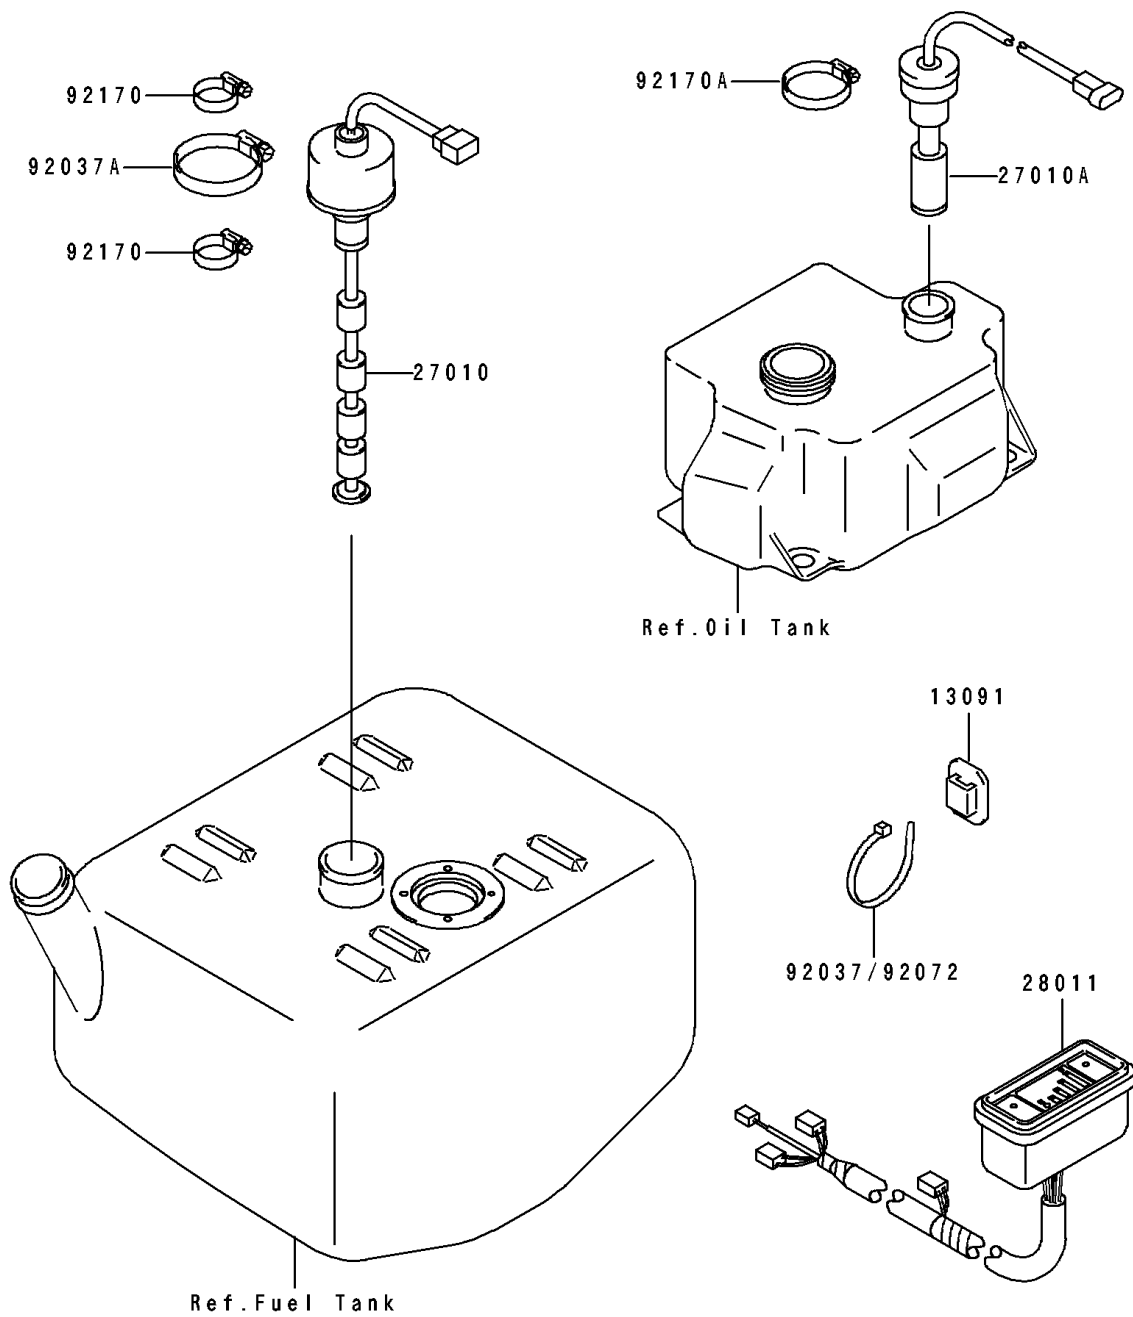

1992 750 SS PARTS DIAGRAM

Meters

F3179

1992 750 SS PARTS LIST

Meters

ITEM NAME	PART NUMBER	QUANTITY
HOLDER,BAND (Ref # 13091)	13091-3764	1
SWITCH,FUEL LEVEL (Ref # 27010)	27010-3727	1
SWITCH,OIL LEVEL (Ref # 27010A)	27010-3729	1
METER,FUEL (Ref # 28011)	28011-3702	1
CLAMP (Ref # 92037)	92037-1173	1
CLAMP (Ref # 92037A)	92037-3009	1
BAND (Ref # 92072)	92072-3778	1
CLAMP (Ref # 92170)	92170-3718	1
CLAMP (Ref # 92170A)	92170-3734	1