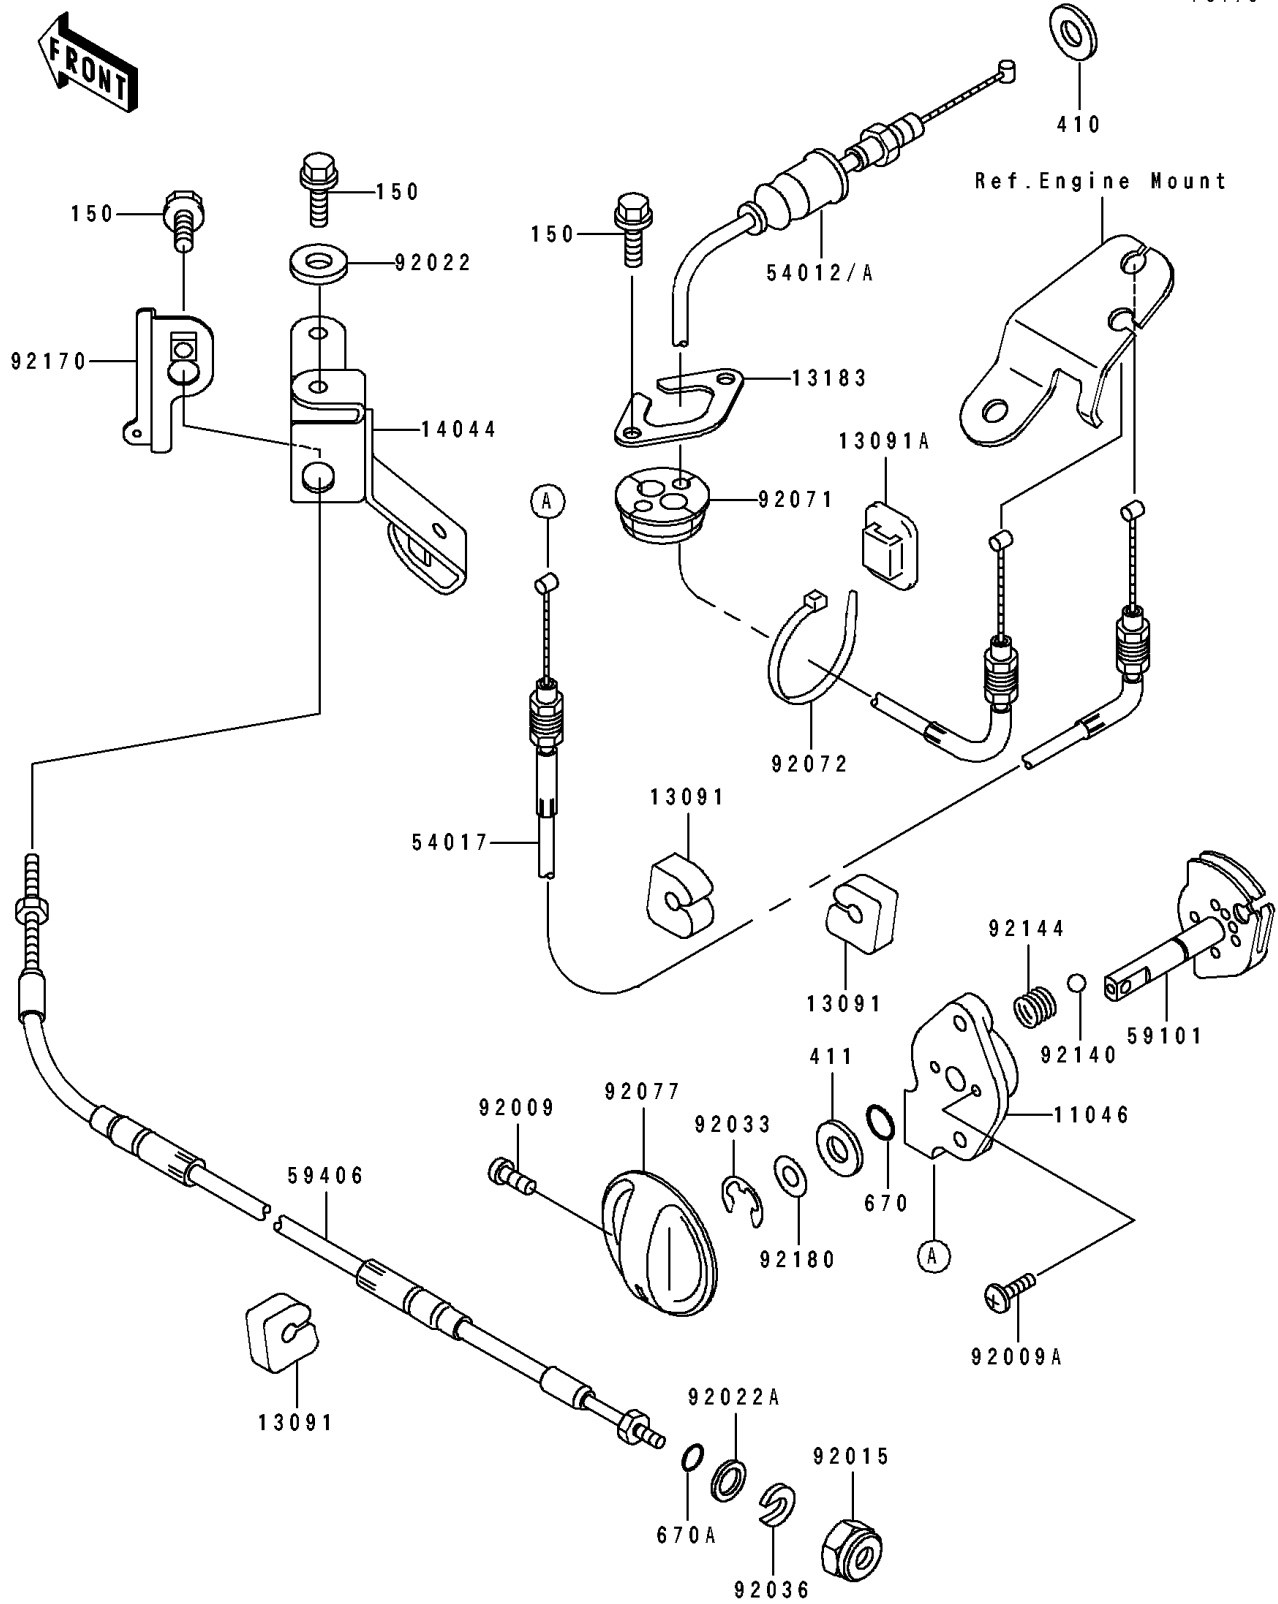

1992 750 SS PARTS DIAGRAM

Cables

F3175

1992 750 SS PARTS LIST

Cables

ITEM NAME	PART NUMBER	QUANTITY
BRACKET,STARTER CABLE (Ref # 11046)	11046-3712	1
HOLDER (Ref # 13091)	13091-3712	1
HOLDER,BAND (Ref # 13091A)	13091-3764	1
PLATE (Ref # 13183)	13183-3810	1
HOLDER-CABLE (Ref # 14044)	14044-3718	1
CABLE-THROTTLE (Ref # 54012)	54012-3735	1
CABLE-STARTER (Ref # 54017)	54017-3723	1
REEL,STARTER CABLE (Ref # 59101)	59101-3704	1
CABLE-STRG (Ref # 59406)	59406-3728	1
SCREW,4X8 (Ref # 92009)	92009-3729	1
SCREW,5X16 (Ref # 92009A)	92009-3789	1
NUT,20MM (Ref # 92015)	92015-526	1
WASHER,6.5X20X1.5 (Ref # 92022)	92022-3710	1
WASHER (Ref # 92022A)	92022-535	1
RING-SNAP,7MM (Ref # 92033)	92033-3704	1
RING-SNAP (Ref # 92036)	92036-501	1
GROMMET,HARNESS (Ref # 92071)	92071-3790	1
BAND (Ref # 92072)	92072-3778	1
KNOB (Ref # 92077)	92077-3717	1
BALL,3MM (Ref # 92140)	92140-3702	1
SPRING (Ref # 92144)	92144-3712	1
CLAMP,CABLE (Ref # 92170)	92170-3733	1
SHIM,8.5X18X0.15 (Ref # 92180)	92180-3702	1
BOLT-WS,6X14 (Ref # 150)	150R0614	1
W-PLAIN-S,10MM (Ref # 410)	410S1000	1
WASHER-PLAIN,8MM (Ref # 411)	411S0800	1
O RING,8MM (Ref # 670)	670B1508	1
O RING,11MM (Ref # 670A)	670B2011	1