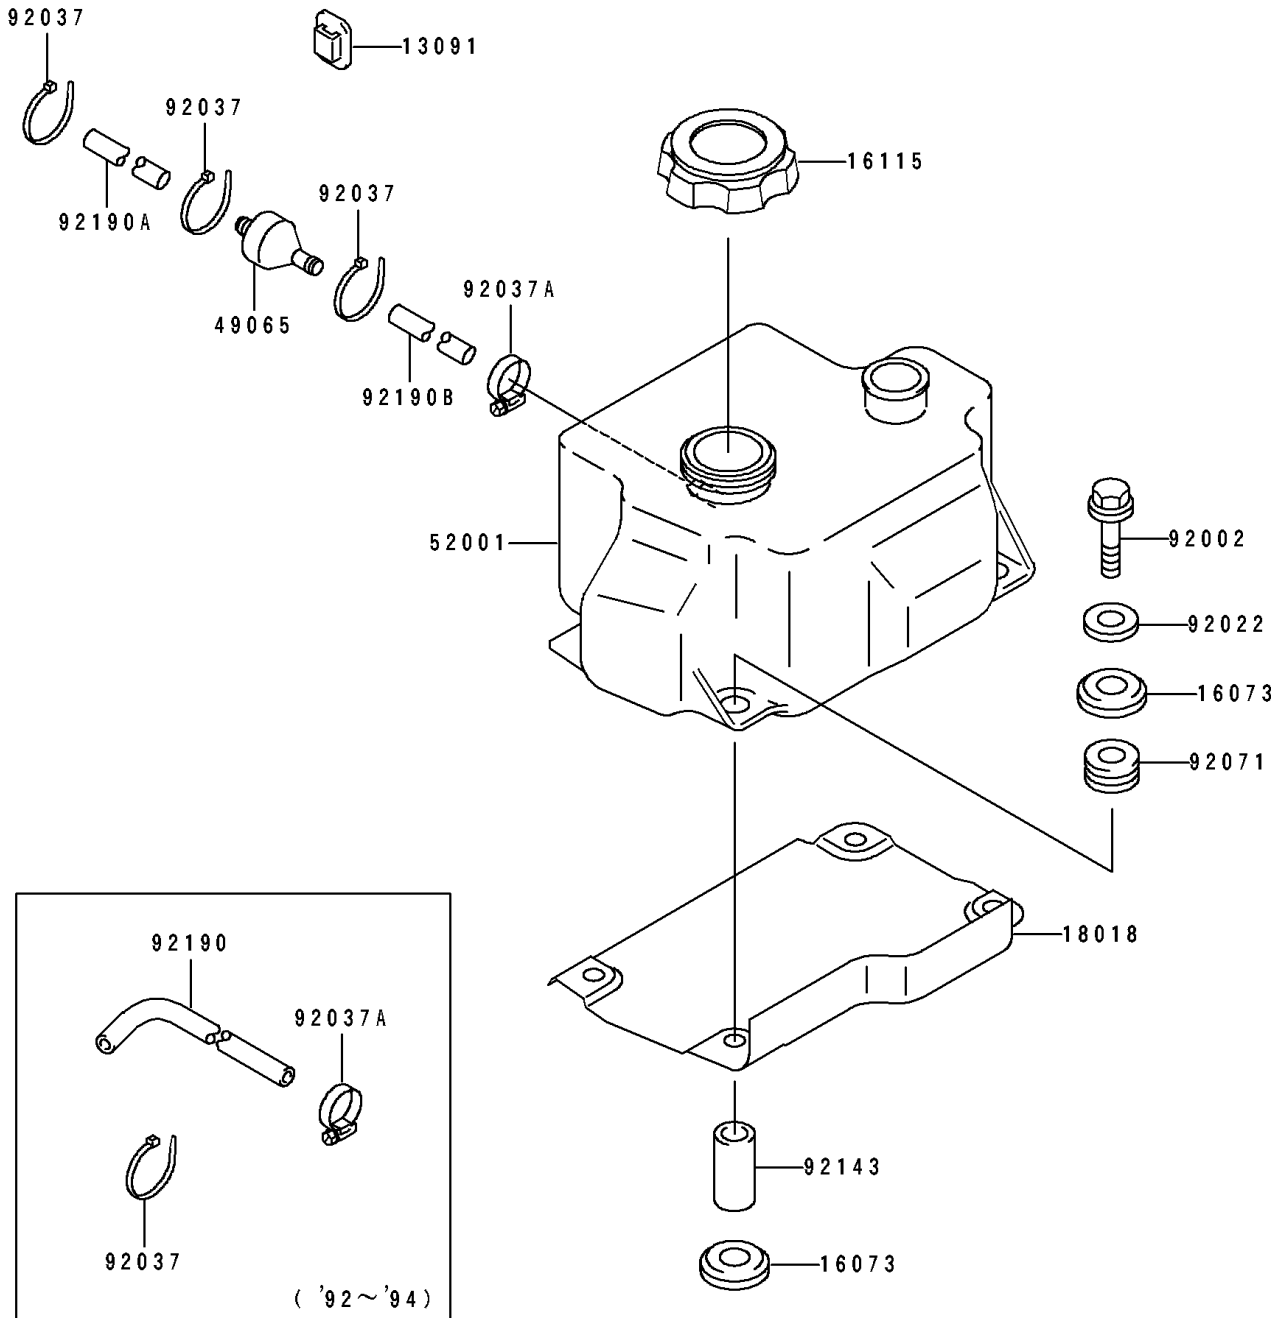

1995 750 SS PARTS DIAGRAM

Oil Tank

F3174

1995 750 SS PARTS LIST

Oil Tank

ITEM NAME	PART NUMBER	QUANTITY
HOLDER,BAND (Ref # 13091)	13091-3764	3
INSULATOR (Ref # 16073)	16073-3704	8
CAP-OIL FILLER (Ref # 16115)	16115-3714	1
PLATE-HEAT GUARD (Ref # 18018)	18018-3702	1
FILTER-OIL (Ref # 49065)	49065-3701	1
TANK-OIL (Ref # 52001)	52001-3716	1
BOLT,6X30 (Ref # 92002)	92002-3726	4
WASHER,6.2X20X2 (Ref # 92022)	92022-3714	4
CLAMP (Ref # 92037)	92037-1173	6
CLAMP (Ref # 92037A)	92037-3726	1
GROMMET (Ref # 92071)	92071-3716	4
COLLAR,6.2X10X19 (Ref # 92143)	92143-3733	4
TUBE,5.8X10.8X170 (Ref # 92190A)	92190-3913	1
TUBE,OIL TANK - OIL FILTER (Ref # 92190B)	92190-3982	1