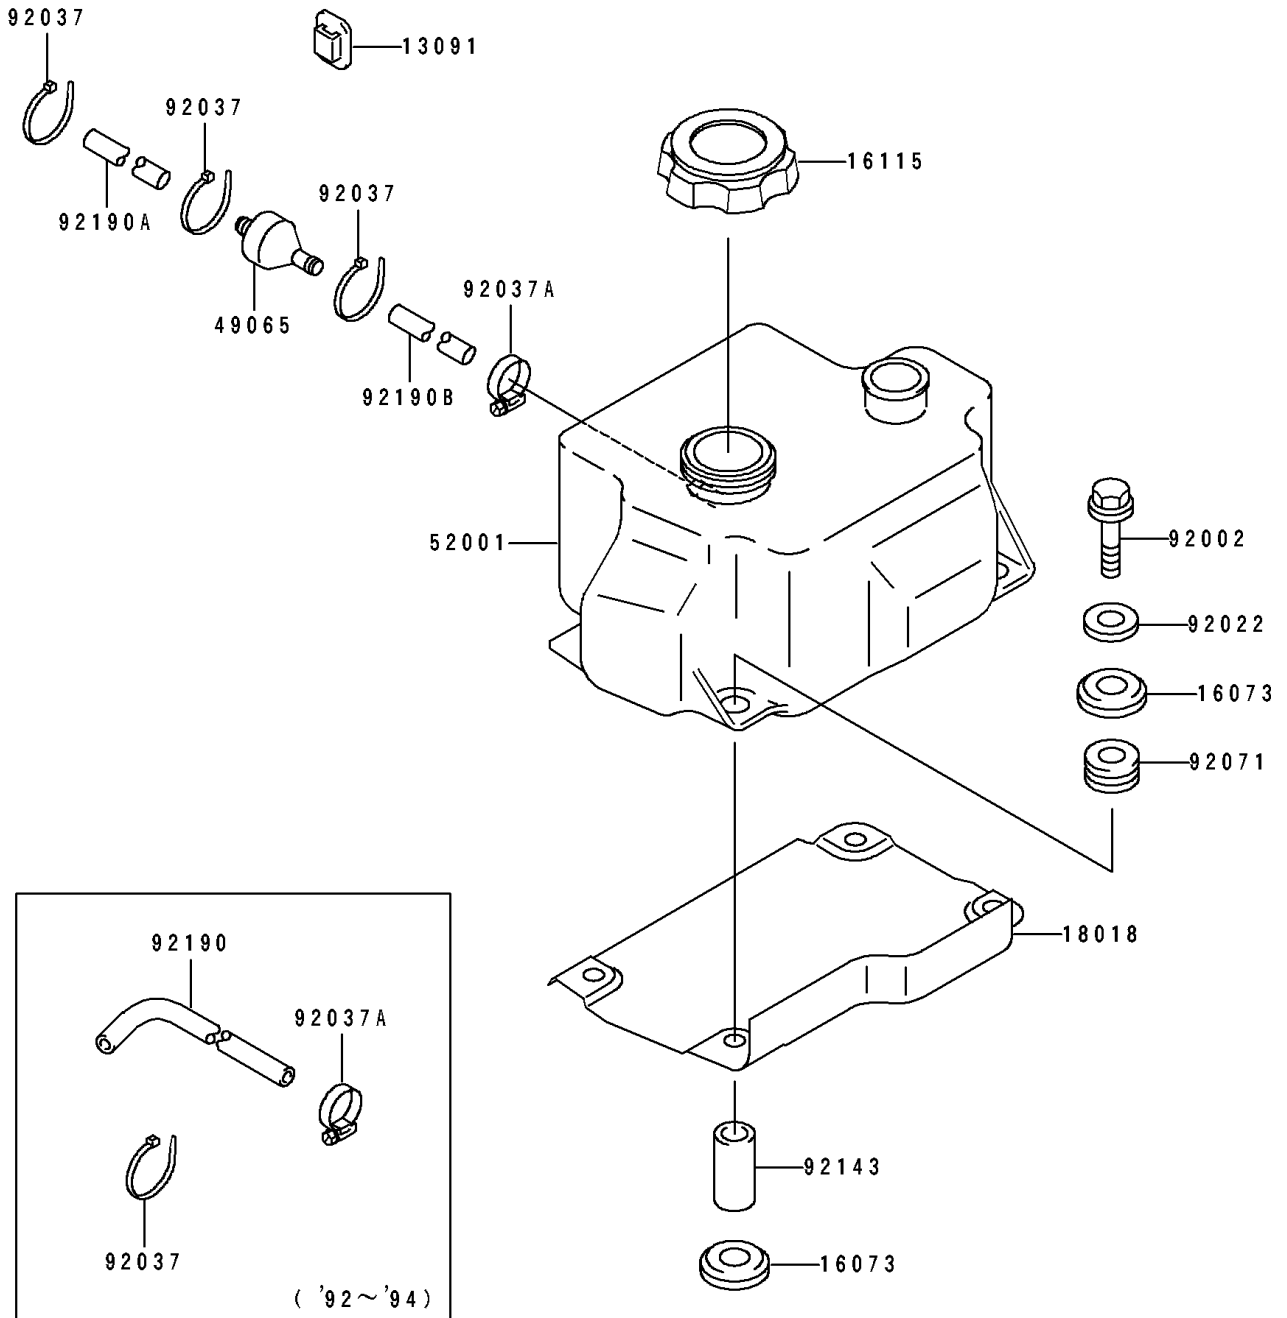

1992 750 SS PARTS DIAGRAM

Oil Tank

F3174

1992 750 SS PARTS LIST

Oil Tank

ITEM NAME	PART NUMBER	QUANTITY
HOLDER,BAND (Ref # 13091)	13091-3764	1
INSULATOR (Ref # 16073)	16073-3704	1
CAP-OIL FILLER (Ref # 16115)	16115-3714	1
PLATE-HEAT GUARD (Ref # 18018)	18018-3702	1
TANK-OIL (Ref # 52001)	52001-3716	1
BOLT,6X30 (Ref # 92002)	92002-3726	1
WASHER,6.2X20X2 (Ref # 92022)	92022-3714	1
CLAMP (Ref # 92037)	92037-1173	1
CLAMP (Ref # 92037A)	92037-3726	1
GROMMET (Ref # 92071)	92071-3716	1
COLLAR,6.2X10X19 (Ref # 92143)	92143-3733	1
TUBE,OIL TANK - OIL PUMP (Ref # 92190)	92190-3888	1