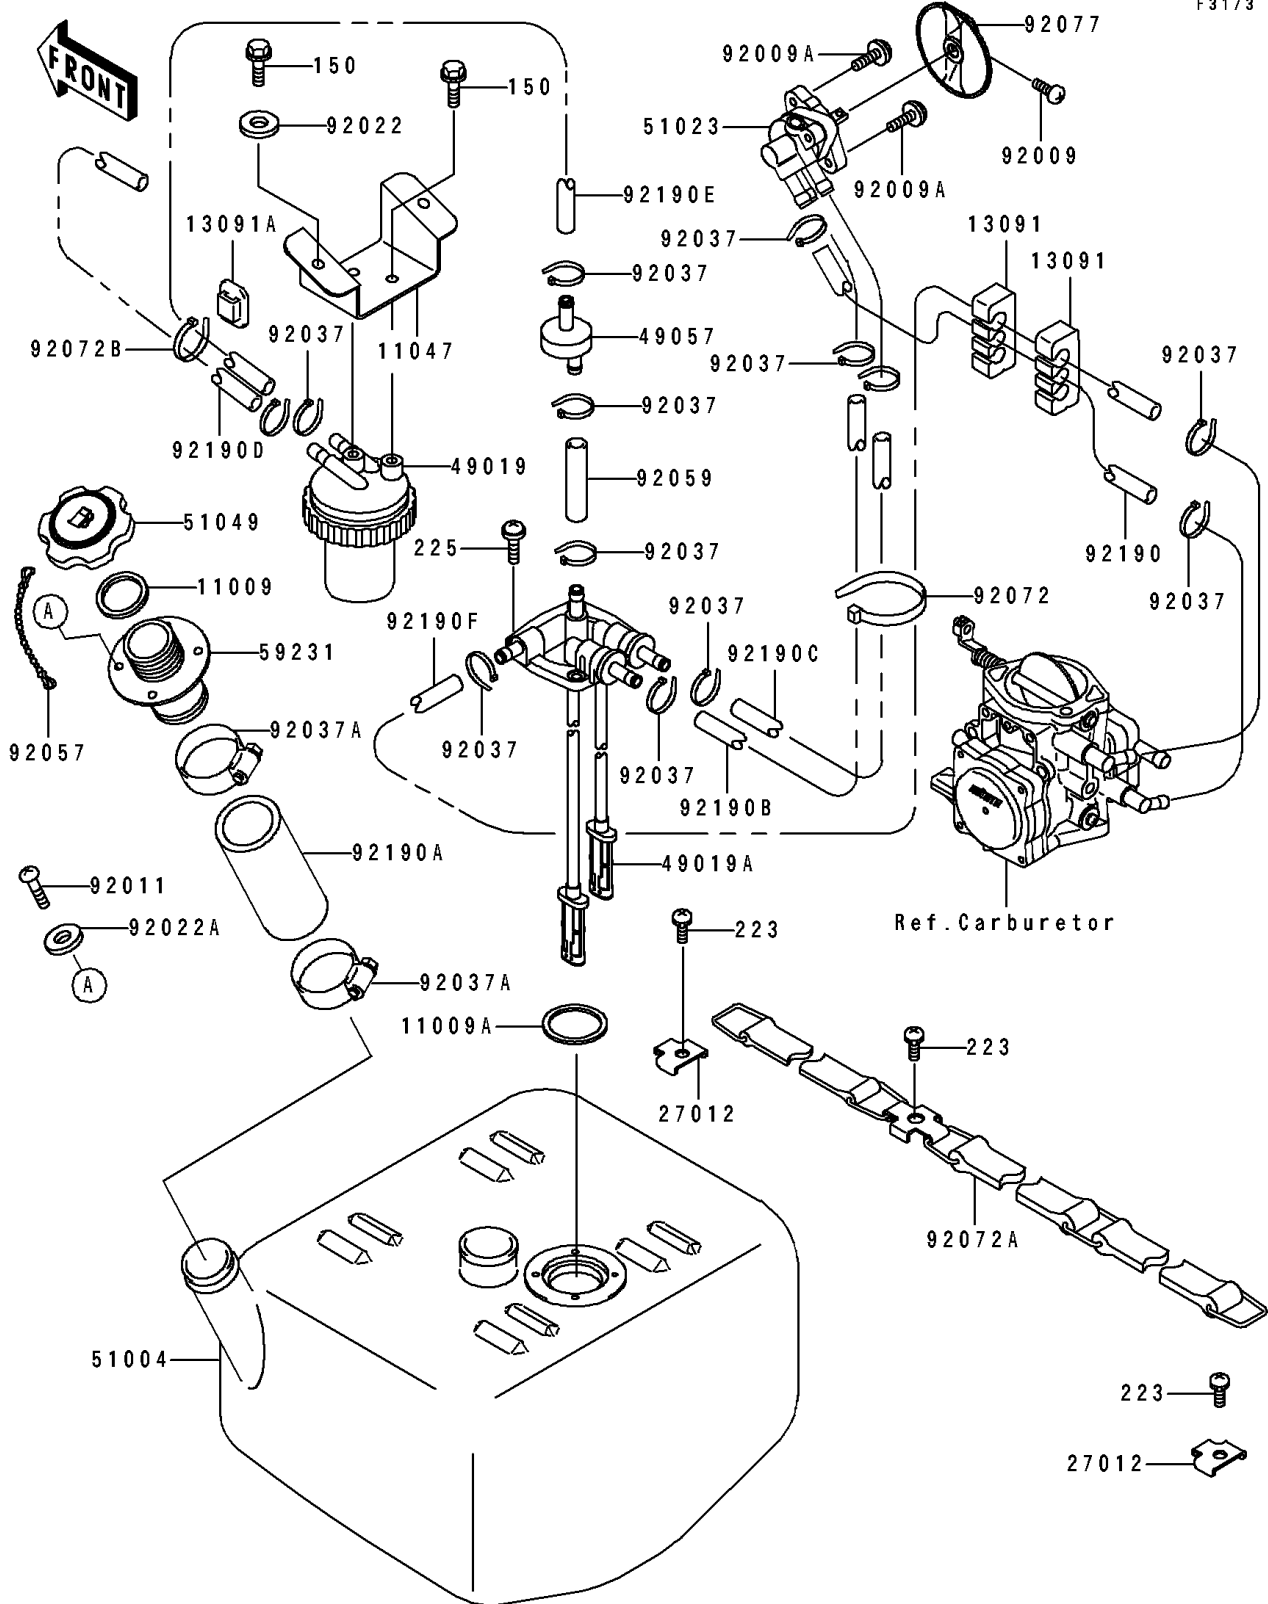

1995 750 SS PARTS DIAGRAM

Fuel Tank

F3173

1995 750 SS PARTS LIST

Fuel Tank

ITEM NAME	PART NUMBER	QUANTITY
GASKET,TANK CAP (Ref # 11009)	11009-3020	1
GASKET (Ref # 11009A)	11009-3790	1
BRACKET,FUEL FILTER (Ref # 11047)	11047-3761	1
HOLDER,TUBE (Ref # 13091)	13091-3758	2
HOLDER,BAND (Ref # 13091A)	13091-3764	1
HOOK (Ref # 27012)	27012-3751	4
FILTER-FUEL (Ref # 49019)	49019-3708	1
FILTER-FUEL (Ref # 49019A)	49019-3710	1
VALVE-RELIEF (Ref # 49057)	49057-3001	1
TANK-FUEL (Ref # 51004)	51004-3717	1
TAP-ASSY,FUEL (Ref # 51023)	51023-3718	1
CAP-TANK,FUEL (Ref # 51049)	51049-3719	1
FILLER,FUEL TANK (Ref # 59231)	59231-3001	1
SCREW,4X8 (Ref # 92009)	92009-3729	1
SCREW,5X16 (Ref # 92009A)	92009-3789	2
SCREW (Ref # 92011)	92011-562	4
WASHER,6.5X20X1.5 (Ref # 92022)	92022-3710	2
WASHER (Ref # 92022A)	92022-563	4
CLAMP (Ref # 92037)	92037-1173	13
CLAMP (Ref # 92037A)	92037-3009	2
CHAIN,COVER,L=100 (Ref # 92057)	92057-3704	1
TUBE,5.8X12.2X55 (Ref # 92059)	92059-3026	1
BAND,L=149 (Ref # 92072)	92072-031	1
BAND,TANK&FIRE EXTINGUISHER (Ref # 92072A)	92072-3764	2
BAND (Ref # 92072B)	92072-3778	1
KNOB (Ref # 92077)	92077-3717	1
TUBE,5.8X10.8X500 (Ref # 92190)	92190-3846	1
TUBE,45X53X115 (Ref # 92190A)	92190-3856	1
TUBE,"RES",5.8X10.8X420 (Ref # 92190B)	92190-3889	1

1995 750 SS PARTS LIST

Fuel Tank

ITEM NAME	PART NUMBER	QUANTITY
TUBE,"ON",5.8X10.8X420 (Ref # 92190C)	92190-3890	1
TUBE,5.8X10.8X700 (Ref # 92190D)	92190-3892	1
TUBE,5.8X10.8X540 (Ref # 92190E)	92190-3893	1
TUBE,"RETURN",CARB-TANK (Ref # 92190F)	92190-3903	1
BOLT-WS,6X14 (Ref # 150)	150R0614	4
SCREW-PAN-WS-CROS,6X14 (Ref # 223)	223R0614	6
SCREW-PAN-WSP-CROS,5X16 (Ref # 225)	225R0516	4