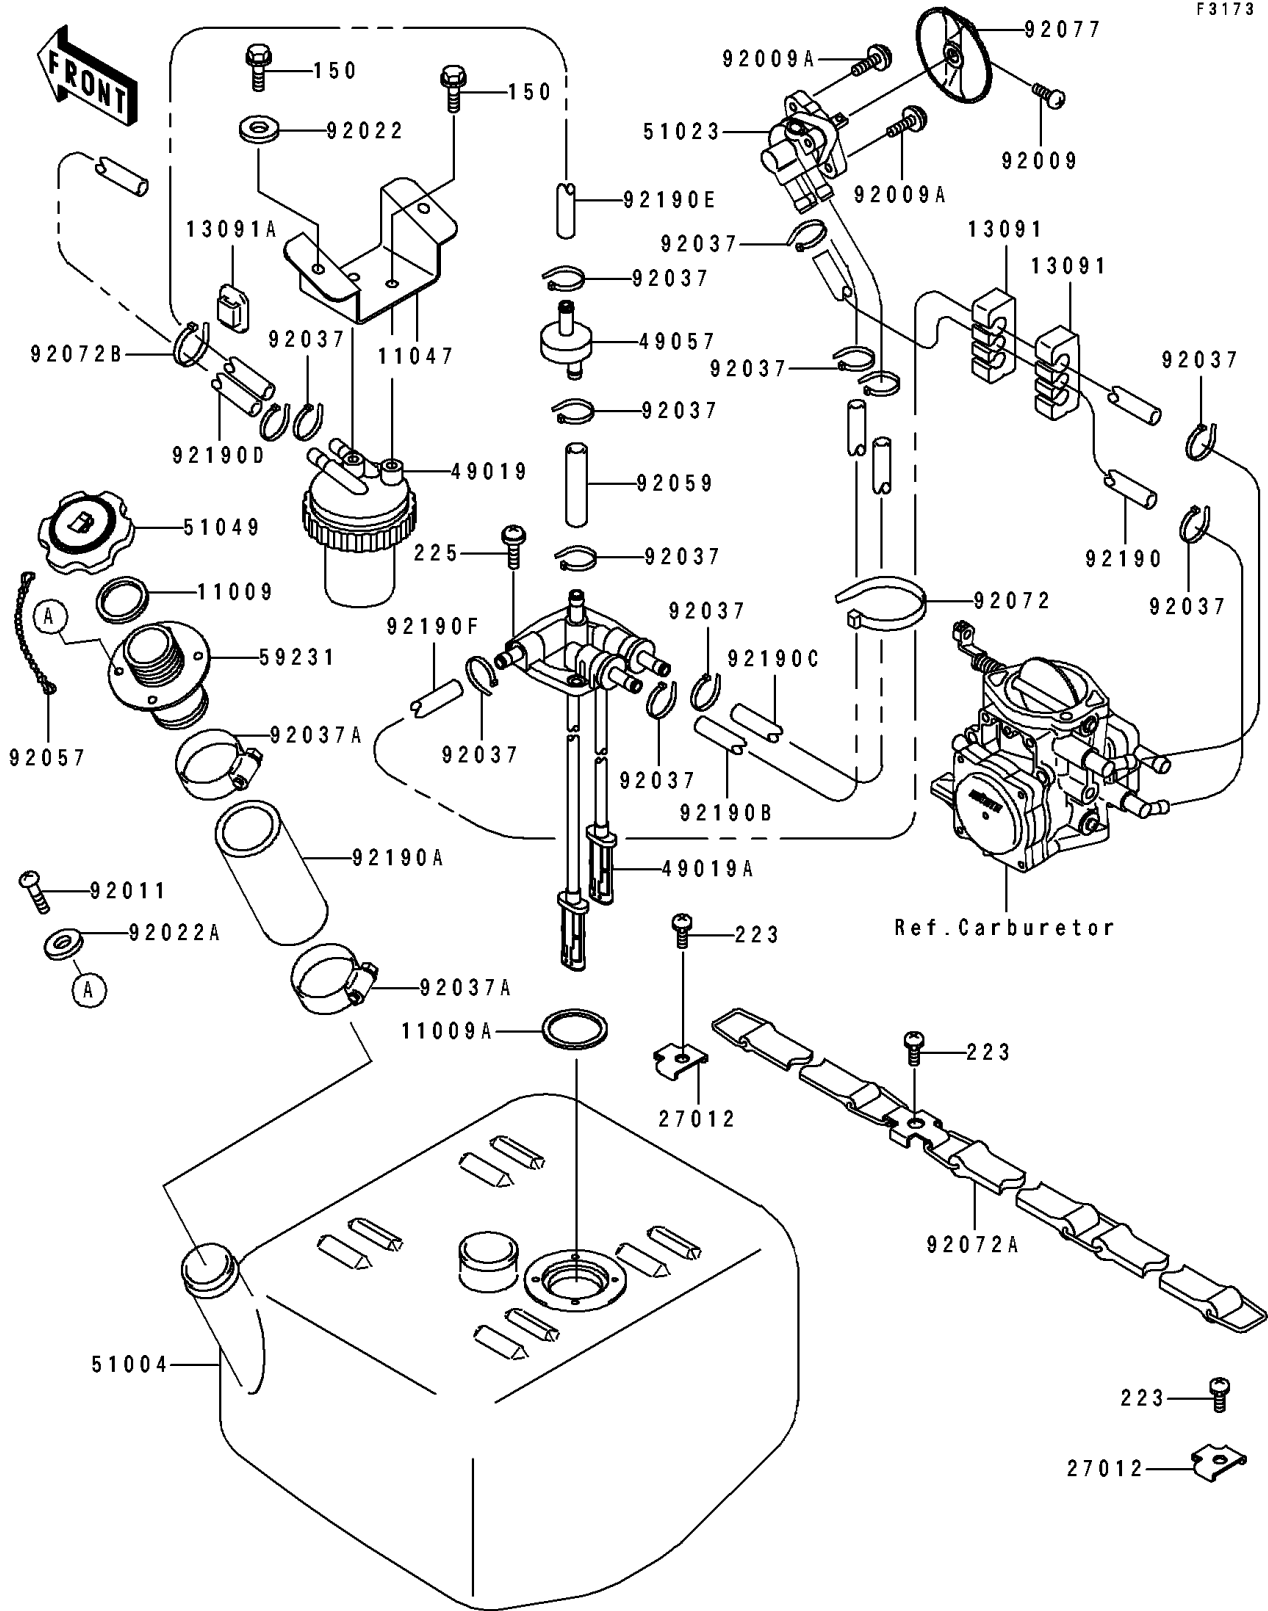

1994 750 SS PARTS DIAGRAM

Fuel Tank

F3173

1994 750 SS PARTS LIST

Fuel Tank

ITEM NAME	PART NUMBER	QUANTITY
GASKET,TANK CAP (Ref # 11009)	11009-3020	1
GASKET (Ref # 11009A)	11009-3790	1
BRACKET,FUEL FILTER (Ref # 11047)	11047-3761	1
HOLDER,TUBE (Ref # 13091)	13091-3758	2
HOLDER,BAND (Ref # 13091A)	13091-3764	1
HOOK (Ref # 27012)	27012-3751	4
FILTER-FUEL (Ref # 49019)	49019-3708	1
FILTER-FUEL (Ref # 49019A)	49019-3710	1
VALVE-RELIEF (Ref # 49057)	49057-3001	1
TANK-FUEL (Ref # 51004)	51004-3717	1
TAP-ASSY,FUEL (Ref # 51023)	51023-3718	1
CAP-TANK,FUEL (Ref # 51049)	51049-3719	1
FILLER,FUEL TANK (Ref # 59231)	59231-3001	1
SCREW,4X8 (Ref # 92009)	92009-3729	1
SCREW,5X16 (Ref # 92009A)	92009-3789	2
SCREW (Ref # 92011)	92011-562	4
WASHER,6.5X20X1.5 (Ref # 92022)	92022-3710	2
WASHER (Ref # 92022A)	92022-563	4
CLAMP (Ref # 92037)	92037-1173	13
CLAMP (Ref # 92037A)	92037-3009	2
CHAIN,COVER,L=100 (Ref # 92057)	92057-3704	1
TUBE,5.8X12.2X55 (Ref # 92059)	92059-3026	1
BAND,L=149 (Ref # 92072)	92072-031	1
BAND,TANK&FIRE EXTINGUISHER (Ref # 92072A)	92072-3764	2
BAND (Ref # 92072B)	92072-3778	1
KNOB (Ref # 92077)	92077-3717	1
TUBE,5.8X10.8X500 (Ref # 92190)	92190-3846	1
TUBE,45X53X115 (Ref # 92190A)	92190-3856	1
TUBE,"RES",5.8X10.8X420 (Ref # 92190B)	92190-3889	1

1994 750 SS PARTS LIST

Fuel Tank

ITEM NAME	PART NUMBER	QUANTITY
TUBE,"ON",5.8X10.8X420 (Ref # 92190C)	92190-3890	1
TUBE,5.8X10.8X700 (Ref # 92190D)	92190-3892	1
TUBE,5.8X10.8X540 (Ref # 92190E)	92190-3893	1
TUBE,"RETURN",CARB-TANK (Ref # 92190F)	92190-3903	1
BOLT-WS,6X14 (Ref # 150)	150R0614	4
SCREW-PAN-WS-CROS,6X14 (Ref # 223)	223R0614	6
SCREW-PAN-WSP-CROS,5X16 (Ref # 225)	225R0516	4