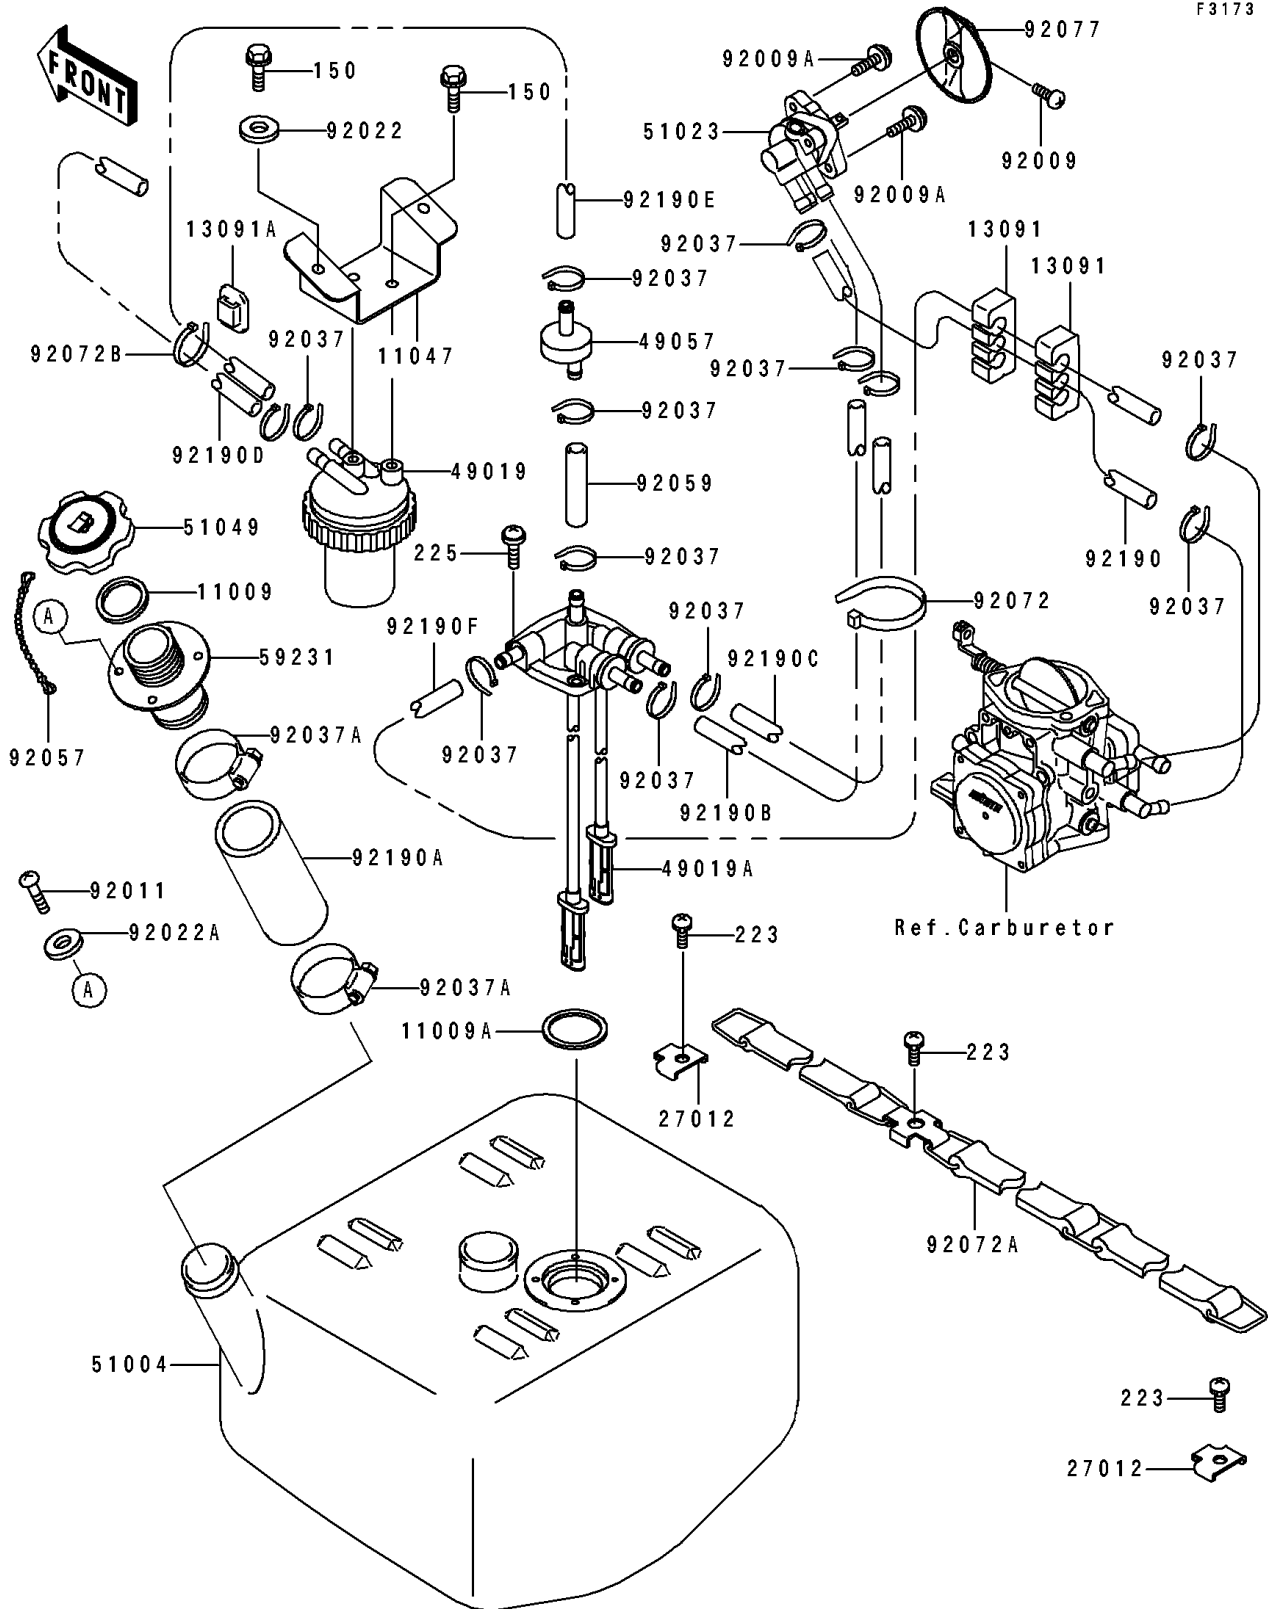

1992 750 SS PARTS DIAGRAM

Fuel Tank

F3173

1992 750 SS PARTS LIST

Fuel Tank

ITEM NAME	PART NUMBER	QUANTITY
GASKET,TANK CAP (Ref # 11009)	11009-3020	1
GASKET (Ref # 11009A)	11009-3790	1
BRACKET,FUEL FILTER (Ref # 11047)	11047-3761	1
HOLDER,TUBE (Ref # 13091)	13091-3758	1
HOLDER,BAND (Ref # 13091A)	13091-3764	1
HOOK (Ref # 27012)	27012-3751	1
FILTER-FUEL (Ref # 49019)	49019-3708	1
FILTER-FUEL (Ref # 49019A)	49019-3710	1
VALVE-RELIEF (Ref # 49057)	49057-3001	1
TANK-FUEL (Ref # 51004)	51004-3717	1
TAP-ASSY,FUEL (Ref # 51023)	51023-3718	1
CAP-TANK,FUEL (Ref # 51049)	51049-3719	1
FILLER,FUEL TANK (Ref # 59231)	59231-3001	1
SCREW,4X8 (Ref # 92009)	92009-3729	1
SCREW,5X16 (Ref # 92009A)	92009-3789	1
SCREW (Ref # 92011)	92011-562	1
WASHER,6.5X20X1.5 (Ref # 92022)	92022-3710	1
WASHER (Ref # 92022A)	92022-563	1
CLAMP (Ref # 92037)	92037-1173	1
CLAMP (Ref # 92037A)	92037-3009	1
CHAIN,COVER,L=100 (Ref # 92057)	92057-3704	1
TUBE,5.8X12.2X55 (Ref # 92059)	92059-3026	1
BAND,L=149 (Ref # 92072)	92072-031	1
BAND,TANK&FIRE EXTINGUISHER (Ref # 92072A)	92072-3764	1
BAND (Ref # 92072B)	92072-3778	1
KNOB (Ref # 92077)	92077-3717	1
TUBE,5.8X10.8X500 (Ref # 92190)	92190-3846	1
TUBE,45X53X115 (Ref # 92190A)	92190-3856	1
TUBE,"RES",5.8X10.8X420 (Ref # 92190B)	92190-3889	1

1992 750 SS PARTS LIST

Fuel Tank

ITEM NAME	PART NUMBER	QUANTITY
TUBE,"ON",5.8X10.8X420 (Ref # 92190C)	92190-3890	1
TUBE,5.8X10.8X700 (Ref # 92190D)	92190-3892	1
TUBE,5.8X10.8X540 (Ref # 92190E)	92190-3893	1
TUBE,"RETURN",CARB-TANK (Ref # 92190F)	92190-3903	1
BOLT-WS,6X14 (Ref # 150)	150R0614	1
SCREW-PAN-WS-CROS,6X14 (Ref # 223)	223R0614	1
SCREW-PAN-WSP-CROS,5X16 (Ref # 225)	225R0516	1