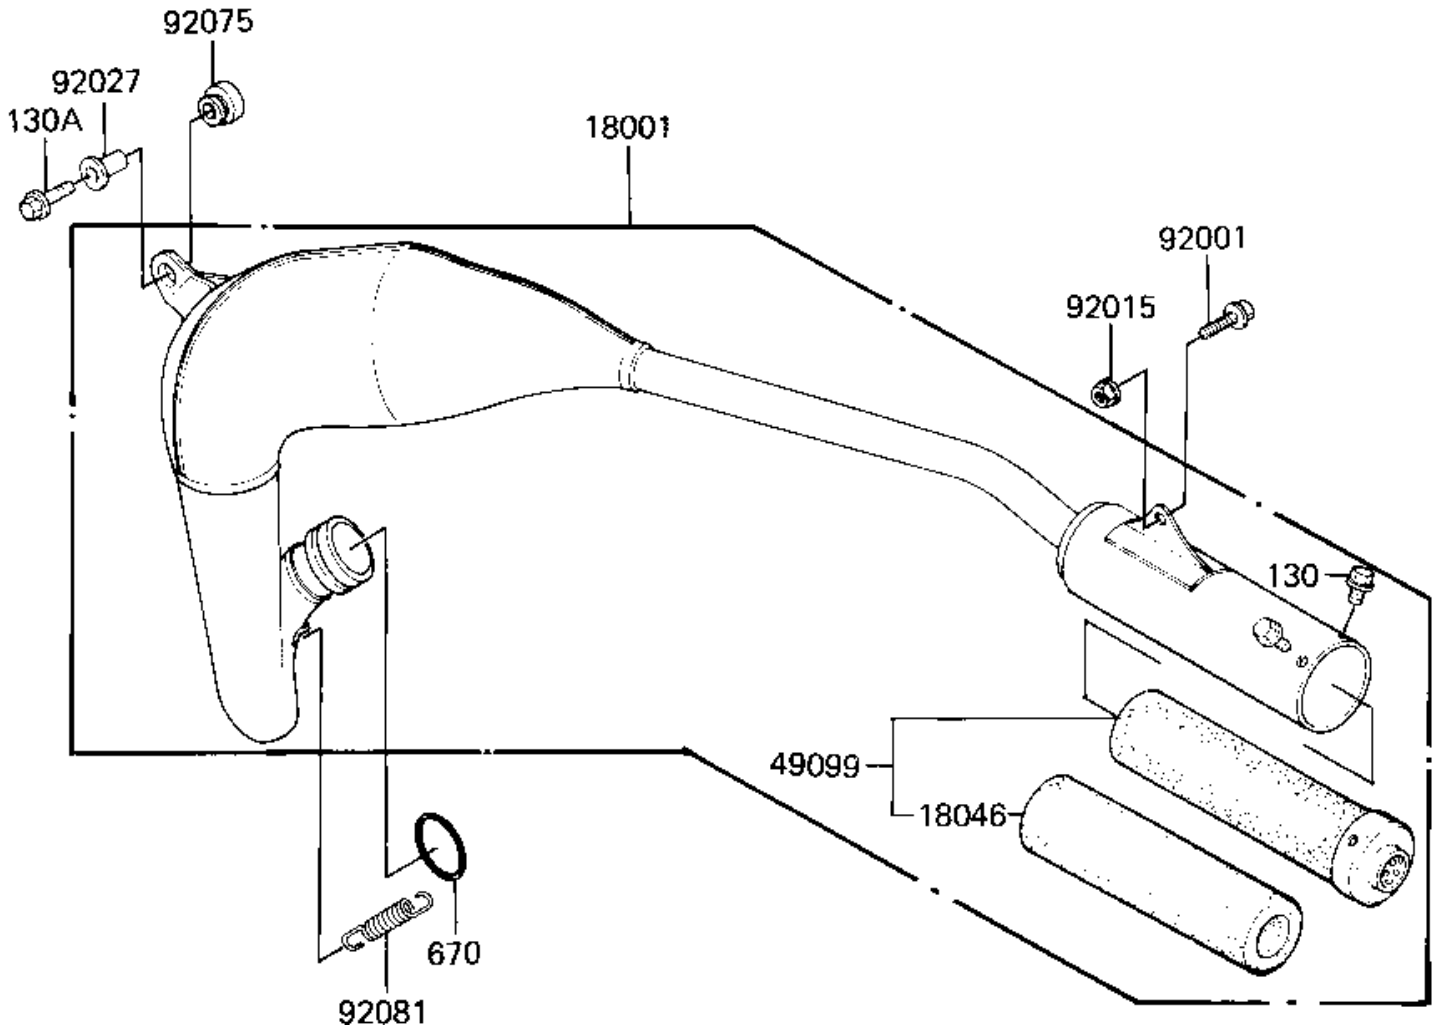

1983 KX80 PARTS DIAGRAM

MUFFLER

E1110-0118

1983 KX80 PARTS LIST

MUFFLER

ITEM NAME	PART NUMBER	QUANTITY
MUFFLER (Ref # 18001)	18001-1556	1
WOOL,BAFFLE PIPE (Ref # 18046)	18046-1020	1
BAFFLE-PIPE MUFFLER,M (Ref # 49099)	49099-1113	1
BOLT,W/WASHER,6X12 (Ref # 92001)	92001-1516	1
NUT-6MM (Ref # 92015)	92015-1078	1
COLLAR,MUFFLER (Ref # 92027)	92027-1527	1
DAMPER,RADIATOR (Ref # 92075)	92075-1352	1
SPRING-CONNECTOR (Ref # 92081)	18071-003	1
BOLT-FLANGED (Ref # 130)	130G0508	2
BOLT,FLANGED,6X25 (Ref # 130A)	130G0625	1
"0" RING,36M/M (Ref # 670)	670E3036	1