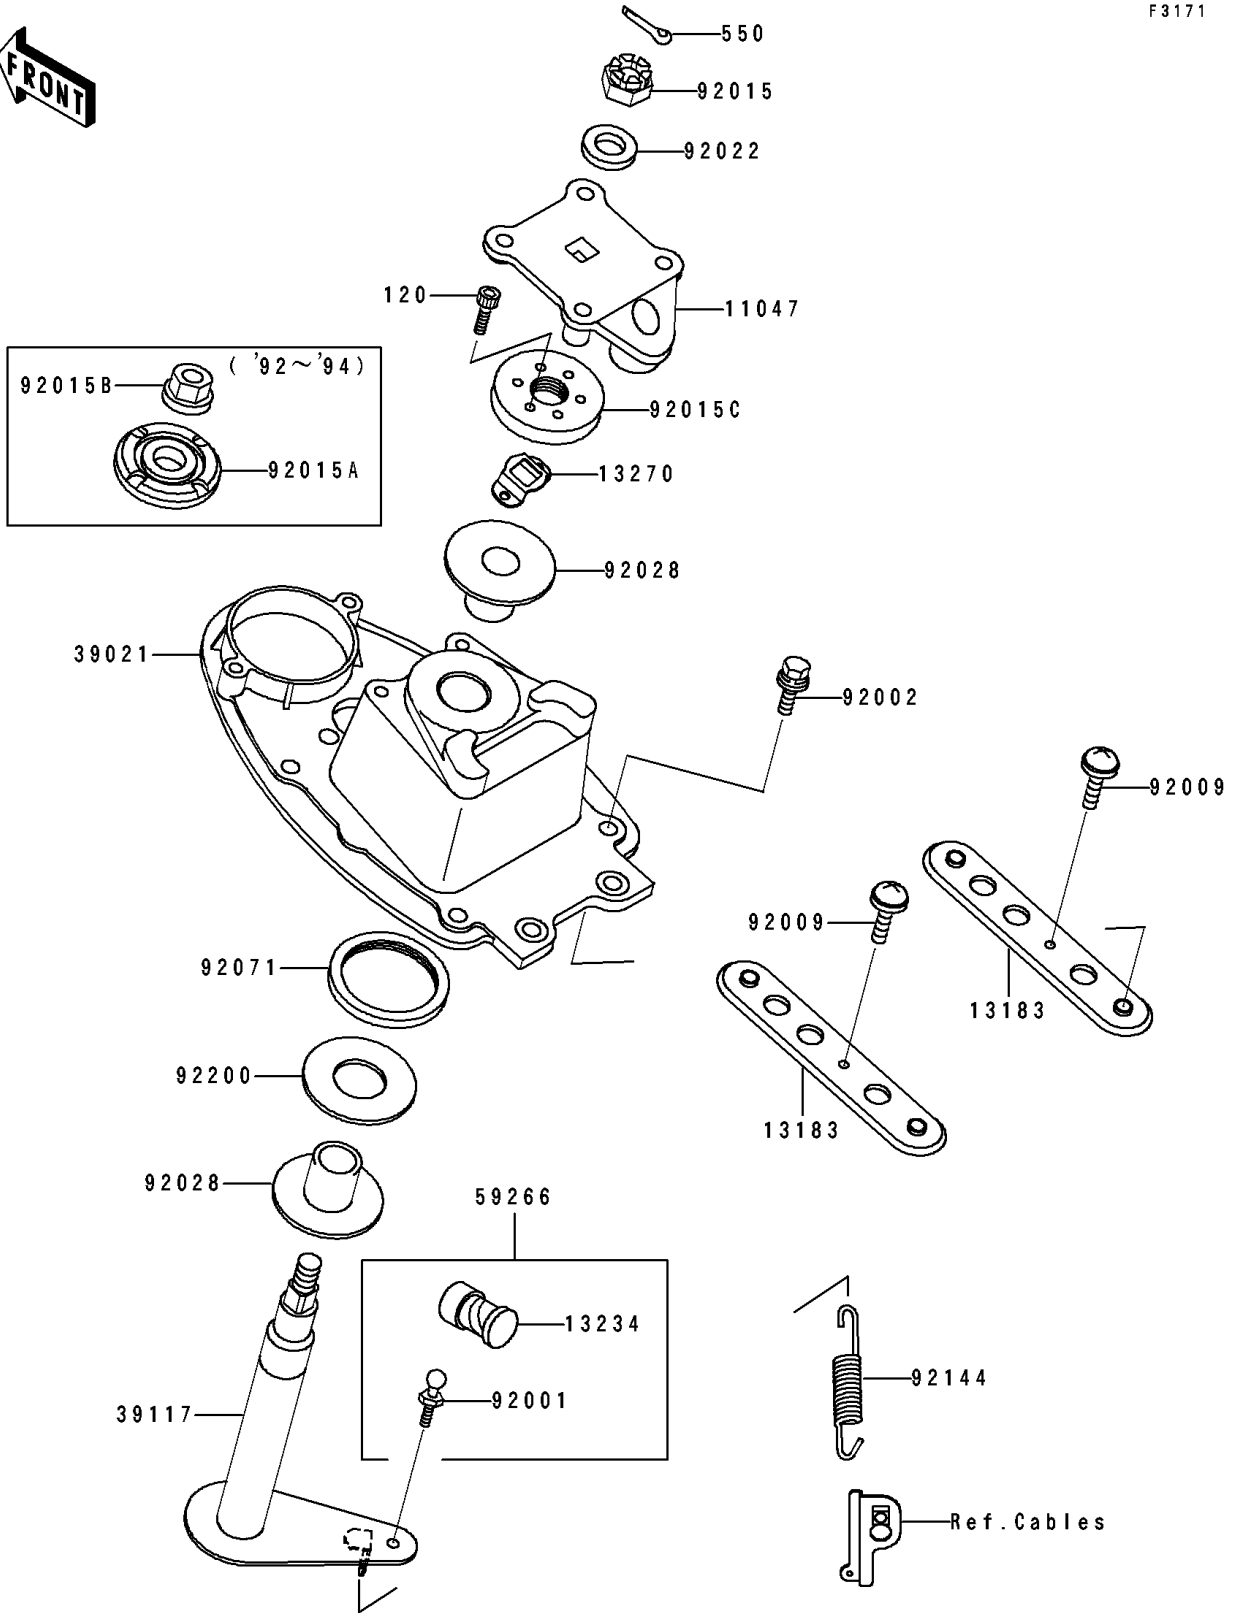

1995 750 SS PARTS DIAGRAM

Handle Pole

F3171

1995 750 SS PARTS LIST

Handle Pole

ITEM NAME	PART NUMBER	QUANTITY
BRACKET,HANDLE HOLDER (Ref # 11047)	11047-3759	1
PLATE,HANDLE POLE BRACKET (Ref # 13183)	13183-3806	2
SHAFT-COMP,JOINT (Ref # 13234)	13234-3708	1
PLATE (Ref # 13270)	13270-3780	1
BRACKET-HANDLE POLE (Ref # 39021)	39021-3704	1
SHAFT-STRG (Ref # 39117)	39117-3706	1
JOINT-BALL (Ref # 59266)	59266-3707	1
BOLT,BALL,6MM (Ref # 92001)	92001-3703	1
BOLT,8X25 (Ref # 92002)	92002-3774	4
SCREW,5X16 (Ref # 92009)	92009-3789	2
NUT,CASTLE,14MM (Ref # 92015)	92015-3805	1
NUT (Ref # 92015C)	92015-3852	1
WASHER,15X34X2.0 (Ref # 92022)	92022-3738	1
BUSHING,STEERING (Ref # 92028)	92028-3748	2
GROMMET (Ref # 92071)	92071-3792	1
SPRING (Ref # 92144)	92144-3737	1
WASHER,32.5X70X2 (Ref # 92200)	92200-3718	1
BOLT-SOCKET,5X10 (Ref # 120)	120R0510	2
PIN-COTTER,3X35 (Ref # 550)	550S3035	1