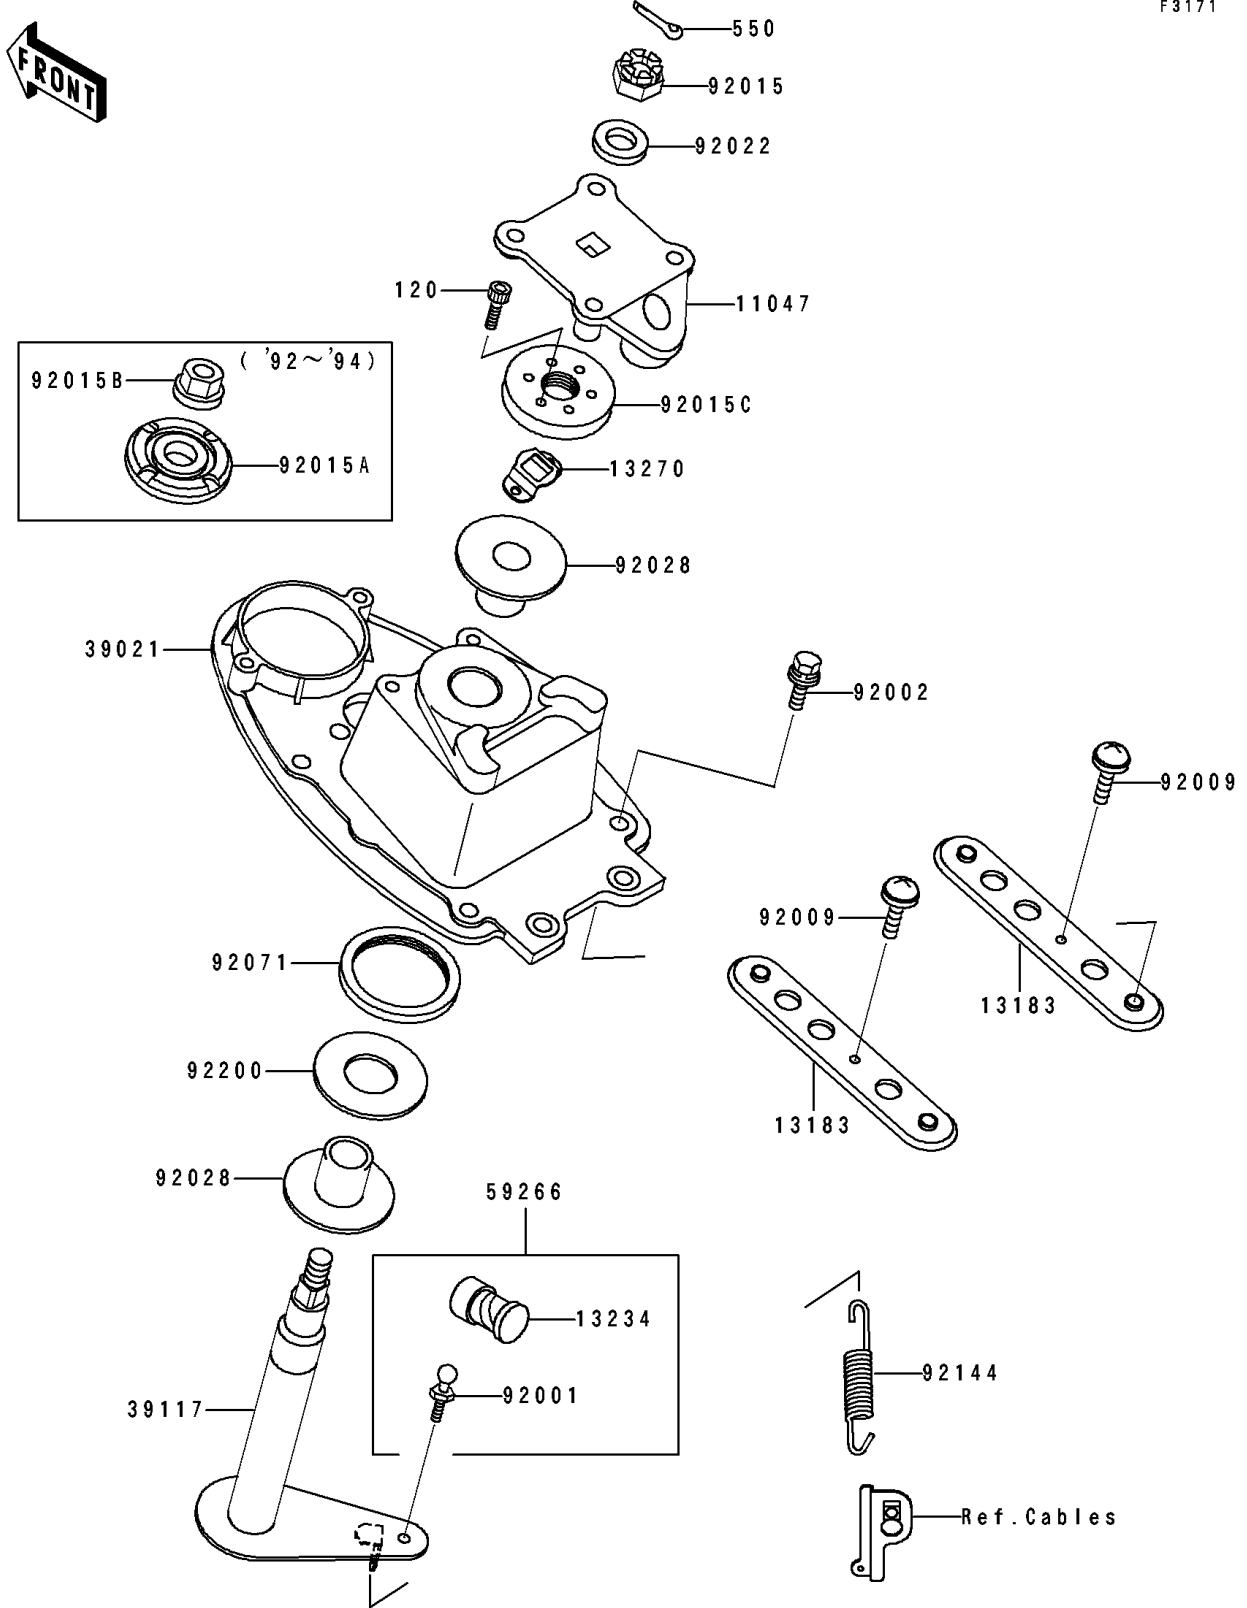

1992 750 SS PARTS DIAGRAM

Handle Pole

F3171

1992 750 SS PARTS LIST

Handle Pole

ITEM NAME	PART NUMBER	QUANTITY
BRACKET,HANDLE HOLDER (Ref # 11047)	11047-3759	1
PLATE,HANDLE POLE BRACKET (Ref # 13183)	13183-3806	1
SHAFT-COMP,JOINT (Ref # 13234)	13234-3708	1
BRACKET-HANDLE POLE (Ref # 39021)	39021-3704	1
SHAFT-STRG (Ref # 39117)	39117-3706	1
JOINT-BALL (Ref # 59266)	59266-3707	1
BOLT,BALL,6MM (Ref # 92001)	92001-3703	1
BOLT,8X25 (Ref # 92002)	92002-3774	1
SCREW,5X16 (Ref # 92009)	92009-3789	1
NUT,CASTLE,14MM (Ref # 92015)	92015-3805	1
NUT,STEERING,20MM (Ref # 92015A)	92015-3826	1
NUT,STEERING,LOCK,20MM (Ref # 92015B)	92015-3827	1
WASHER,15X34X2.0 (Ref # 92022)	92022-3738	1
BUSHING,STEERING (Ref # 92028)	92028-3748	1
GROMMET (Ref # 92071)	92071-3792	1
SPRING (Ref # 92144)	92144-3737	1
WASHER,32.5X70X2 (Ref # 92200)	92200-3718	1
PIN-COTTER,3X35 (Ref # 550)	550S3035	1