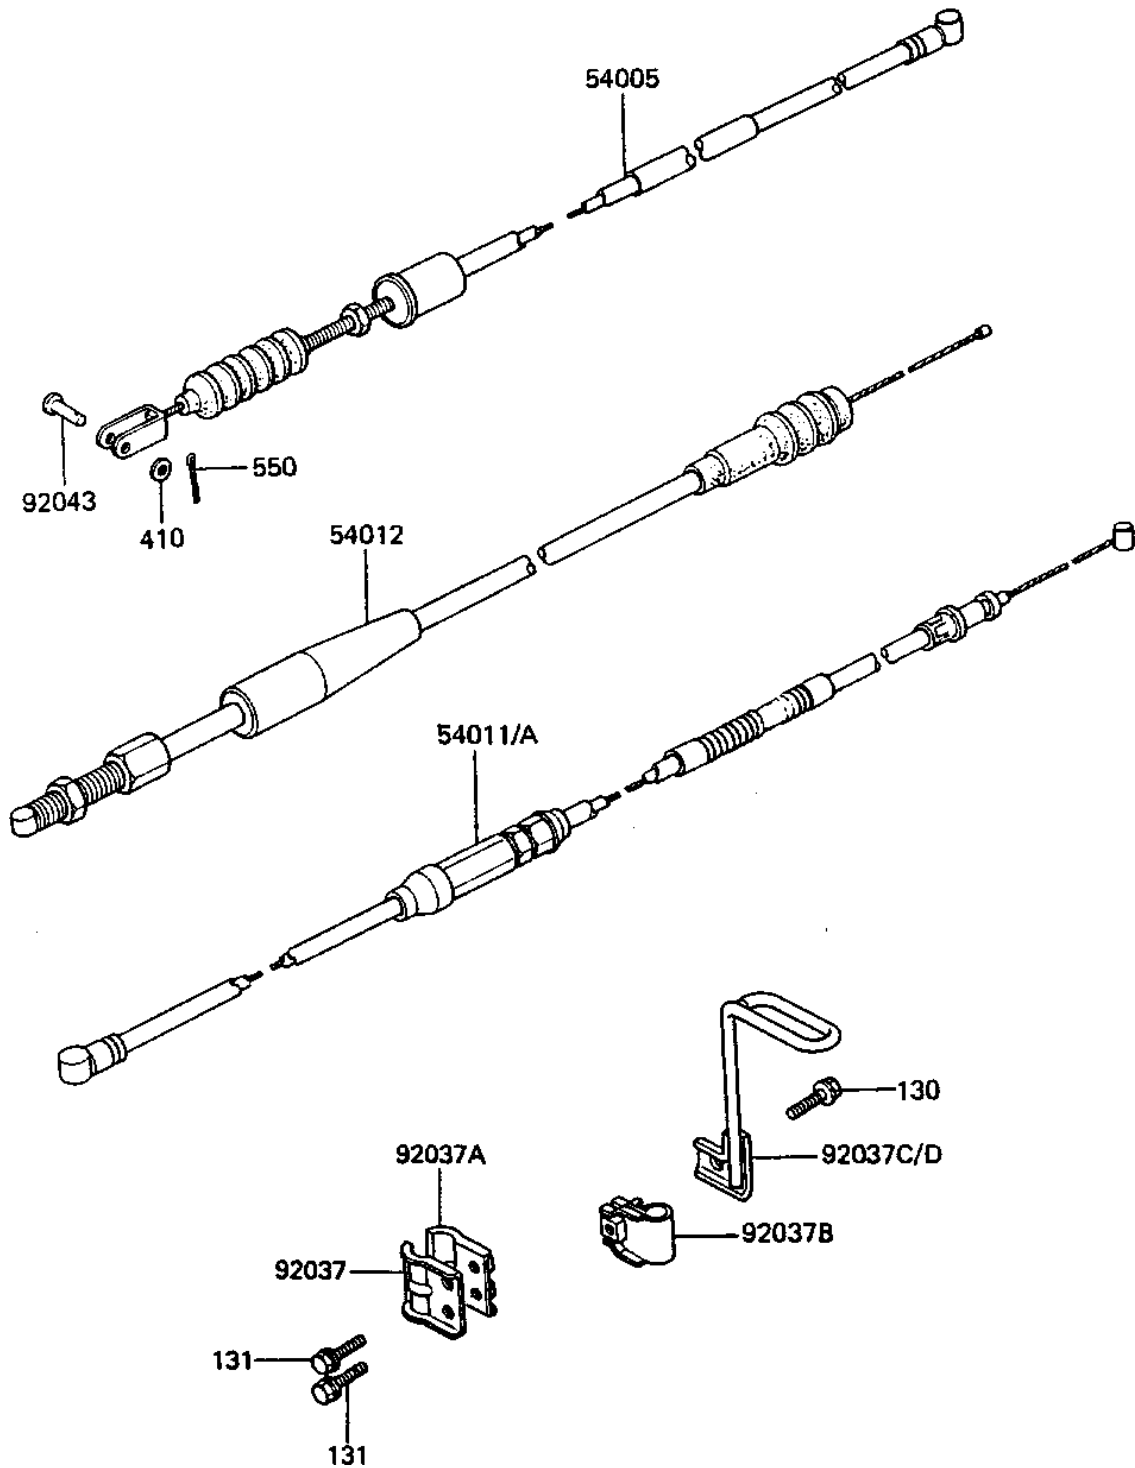

# 1984 KDX250 PARTS DIAGRAM

## CABLES

F2540-0109

# 1984 KDX250 PARTS LIST

## CABLES

ITEM NAME	PART NUMBER	QUANTITY
CABLE-BRAKE (Ref # 54005)	54005-1043	1
CABLE-CLUTCH (Ref # 54011A)	54011-1209	1
CABLE-THROTTLE (Ref # 54012)	54012-1118	1
CLAMP,BRAKE HOSE,OUTE (Ref # 92037)	92037-1331	1
CLAMP,BRAKE HOSE,INNE (Ref # 92037A)	92037-1332	1
CLAMP,CABLE (Ref # 92037B)	92037-1376	1
CLAMP,CABLE (Ref # 92037D)	92037-1513	1
PIN-BRAKE ROD FITTING (Ref # 92043)	92043-064	1
BOLT-FLANGED,6X18 (Ref # 130)	130G0618	1
BOLT-FLANGED (Ref # 131)	131G0516	2
WASHER PLAIN 6MM (Ref # 410)	410B0600	1
PIN COTTER 2.0X15 (Ref # 550)	550D2015	1