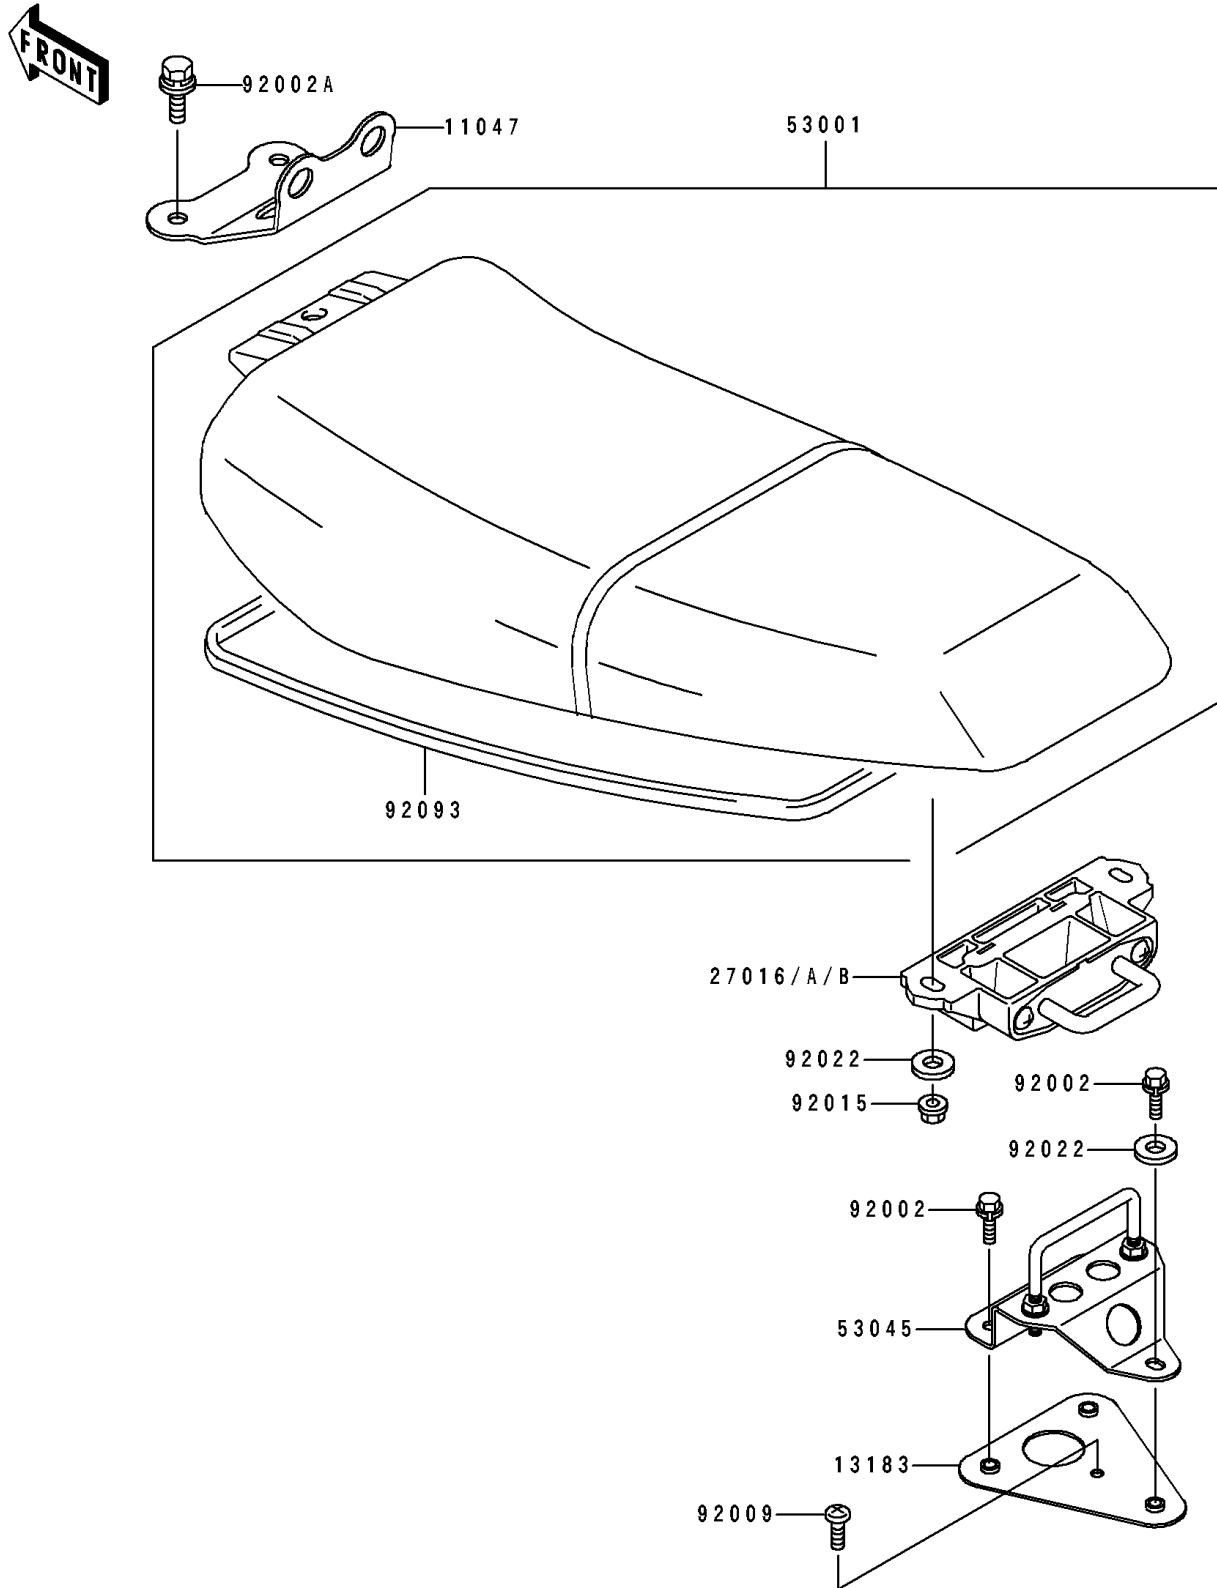

1994 750 SS PARTS DIAGRAM

Seat(KAW22252 94)

F 3146 A

1994 750 SS PARTS LIST

Seat(KAW22252 94)

ITEM NAME	PART NUMBER	QUANTITY
BRACKET,SEAT,FR (Ref # 11047)	11047-3766	1
PLATE,SEAT LOCK HOOK (Ref # 13183)	13183-3820	1
LOCK-ASSY,SEAT (Ref # 27016)	27016-3722	1
LOCK-ASSY,SEAT (Ref # 27016B)	27016-3731	1
SEAT-ASSY,BLUE 41 (Ref # 53001)	53001-3718-LM	1
HOOK-ASSY,SEAT LOCK (Ref # 53045)	53045-3706	1
BOLT,6X16 (Ref # 92002)	92002-3728	3
BOLT,8X25 (Ref # 92002A)	92002-3774	2
SCREW,5X16 (Ref # 92009)	92009-3789	1
NUT,6MM (Ref # 92015)	92015-3767	2
WASHER,6.5X20X1.5 (Ref # 92022)	92022-3710	3
SEAL,SEAT (Ref # 92093)	92093-3735	1