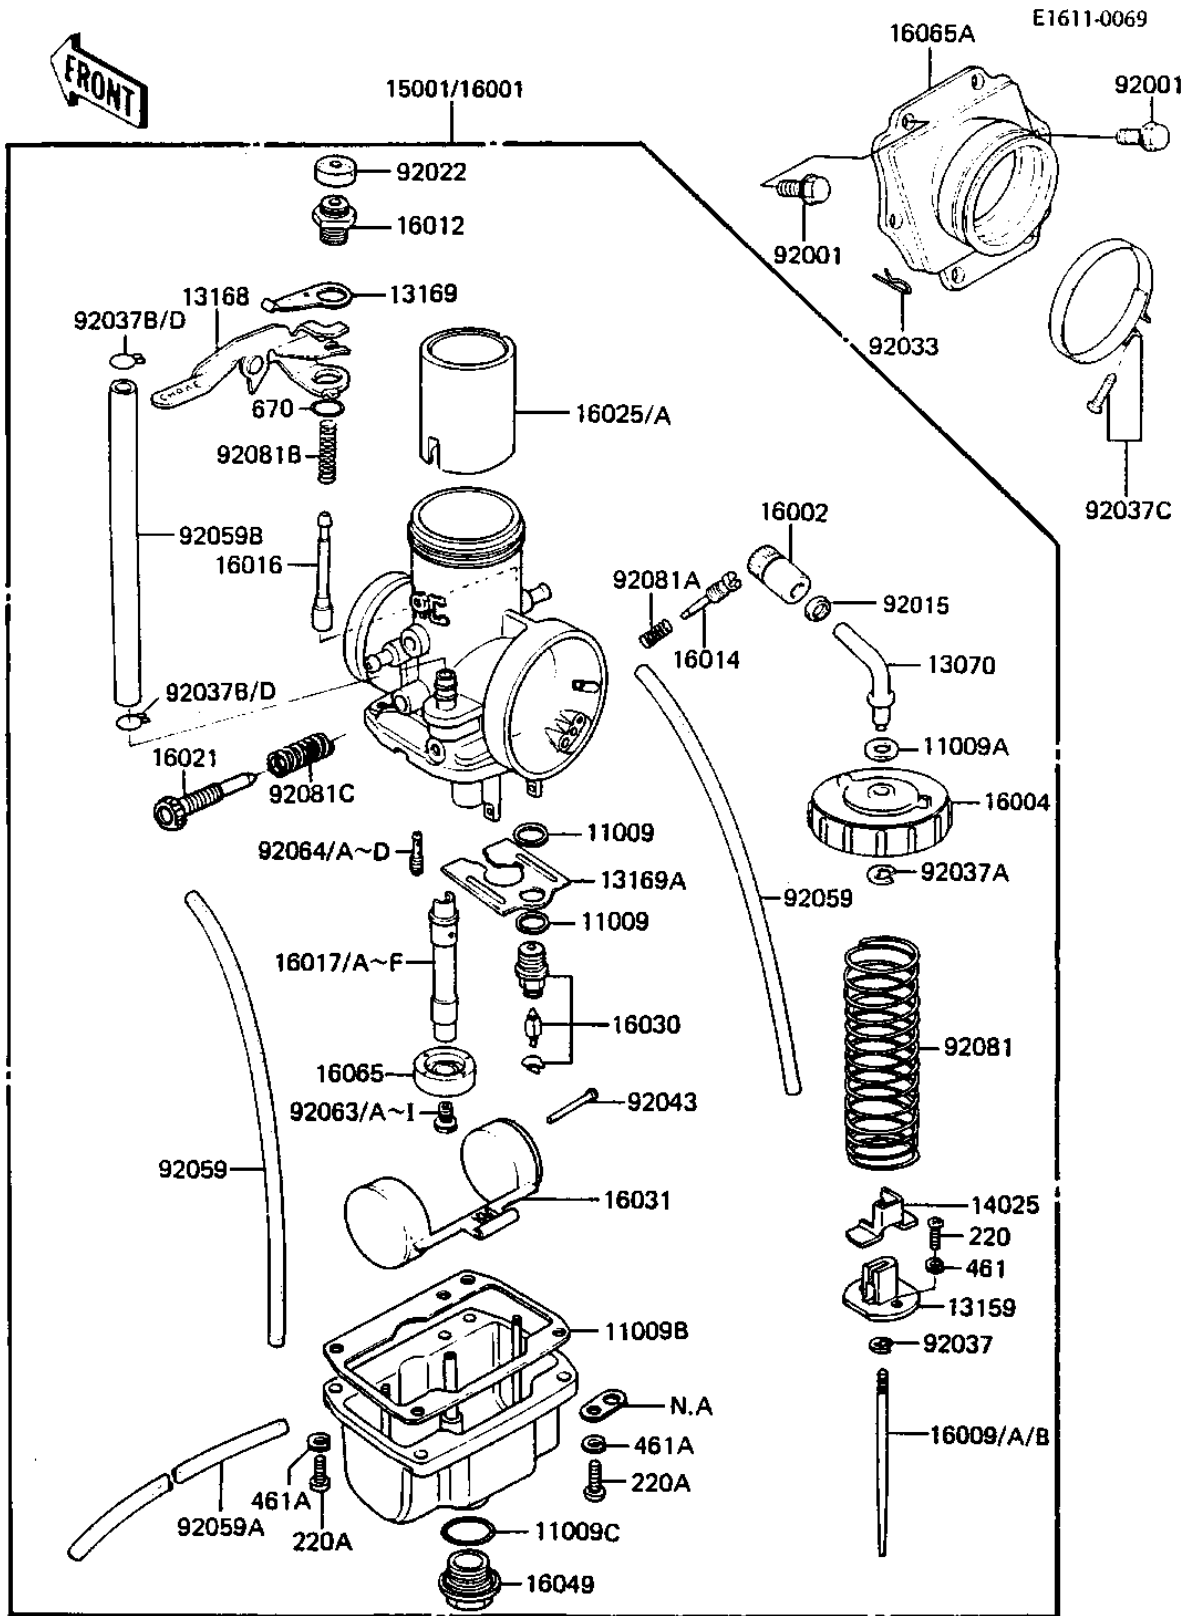

1984 KDX250 PARTS DIAGRAM

CARBURETOR