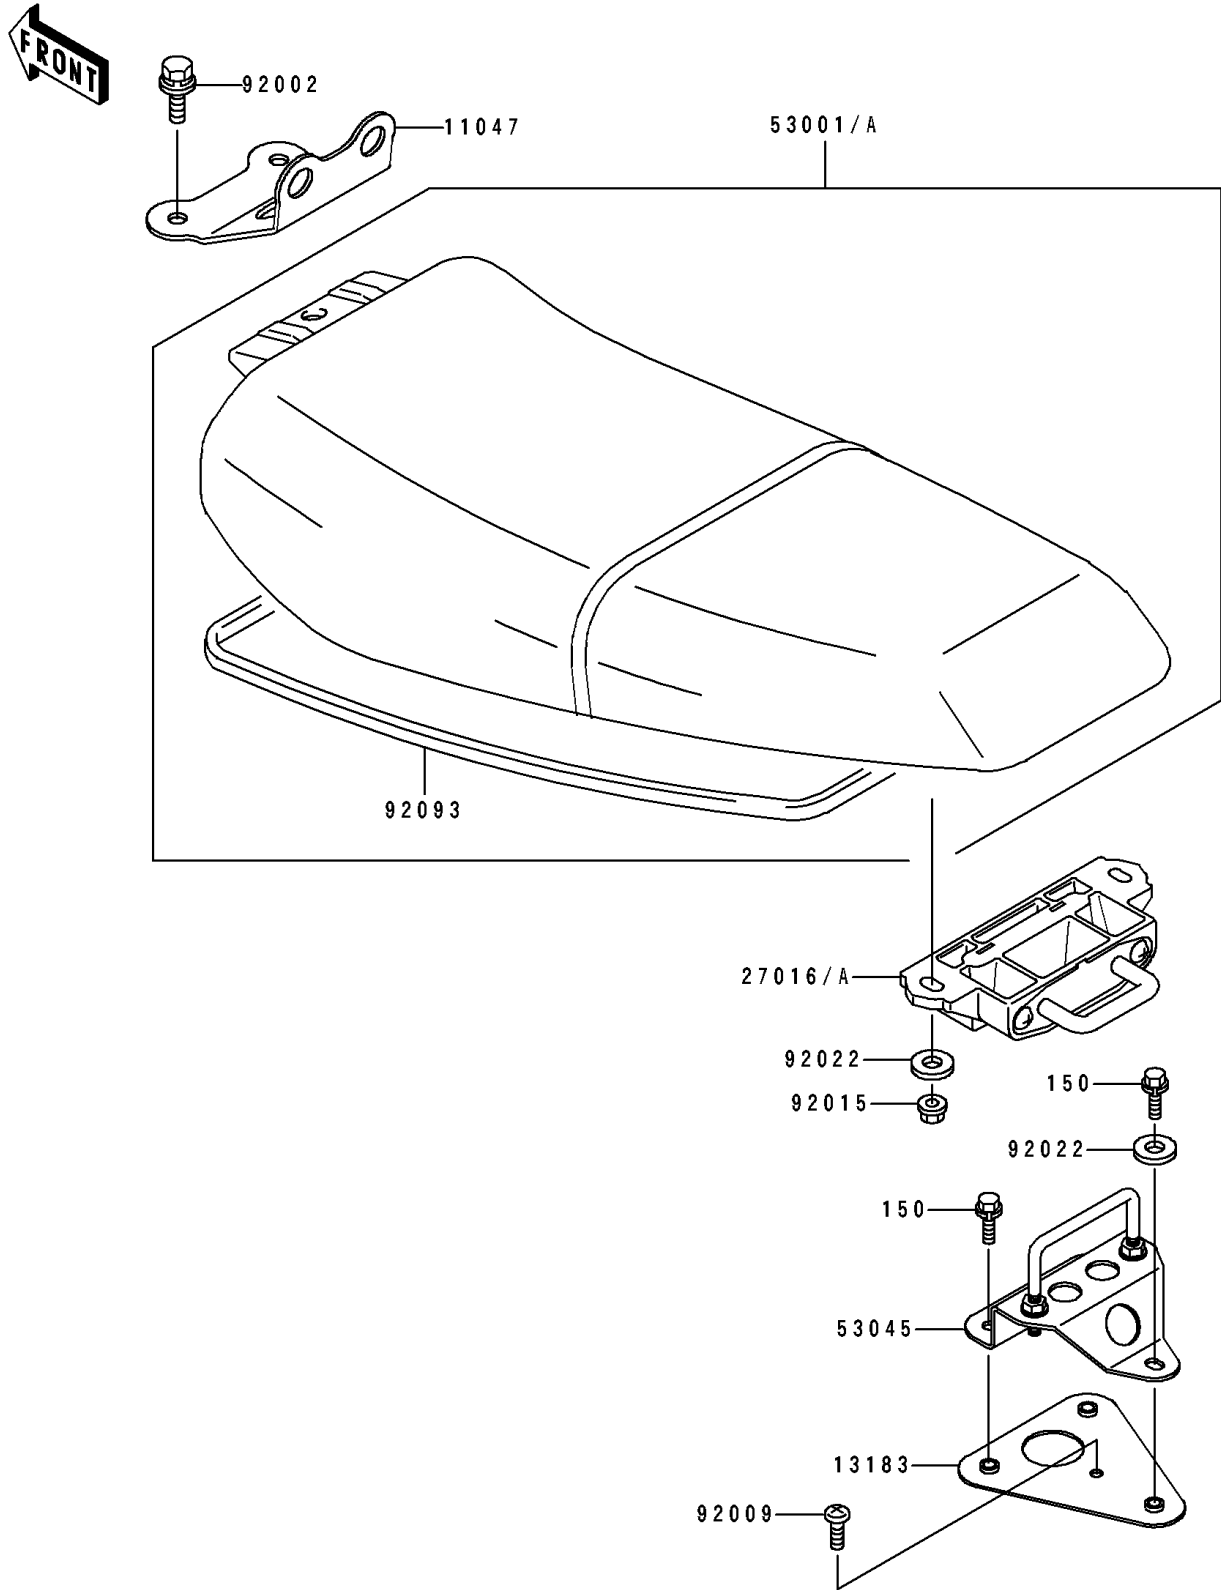

# 1994 750 SS PARTS DIAGRAM

Seat(KAW22251 94)

F 3146

# 1994 750 SS PARTS LIST

Seat(KAW22251 94)

ITEM NAME	PART NUMBER	QUANTITY
BRACKET,SEAT,FR (Ref # 11047)	11047-3766	1
PLATE,SEAT LOCK HOOK (Ref # 13183)	13183-3820	1
LOCK-ASSY,SEAT (Ref # 27016)	27016-3722	1
LOCK-ASSY,SEAT (Ref # 27016A)	27016-3731	1
SEAT-ASSY,BLUE 41 (Ref # 53001A)	53001-3718-LM	1
HOOK-ASSY,SEAT LOCK (Ref # 53045)	53045-3704	1
BOLT,8X25 (Ref # 92002)	92002-3774	2
SCREW,5X16 (Ref # 92009)	92009-3789	1
NUT,6MM (Ref # 92015)	92015-3767	2
WASHER,6.5X20X1.5 (Ref # 92022)	92022-3710	3
SEAL,SEAT (Ref # 92093)	92093-3735	1
BOLT-WS,6X16 (Ref # 150)	150R0616	3